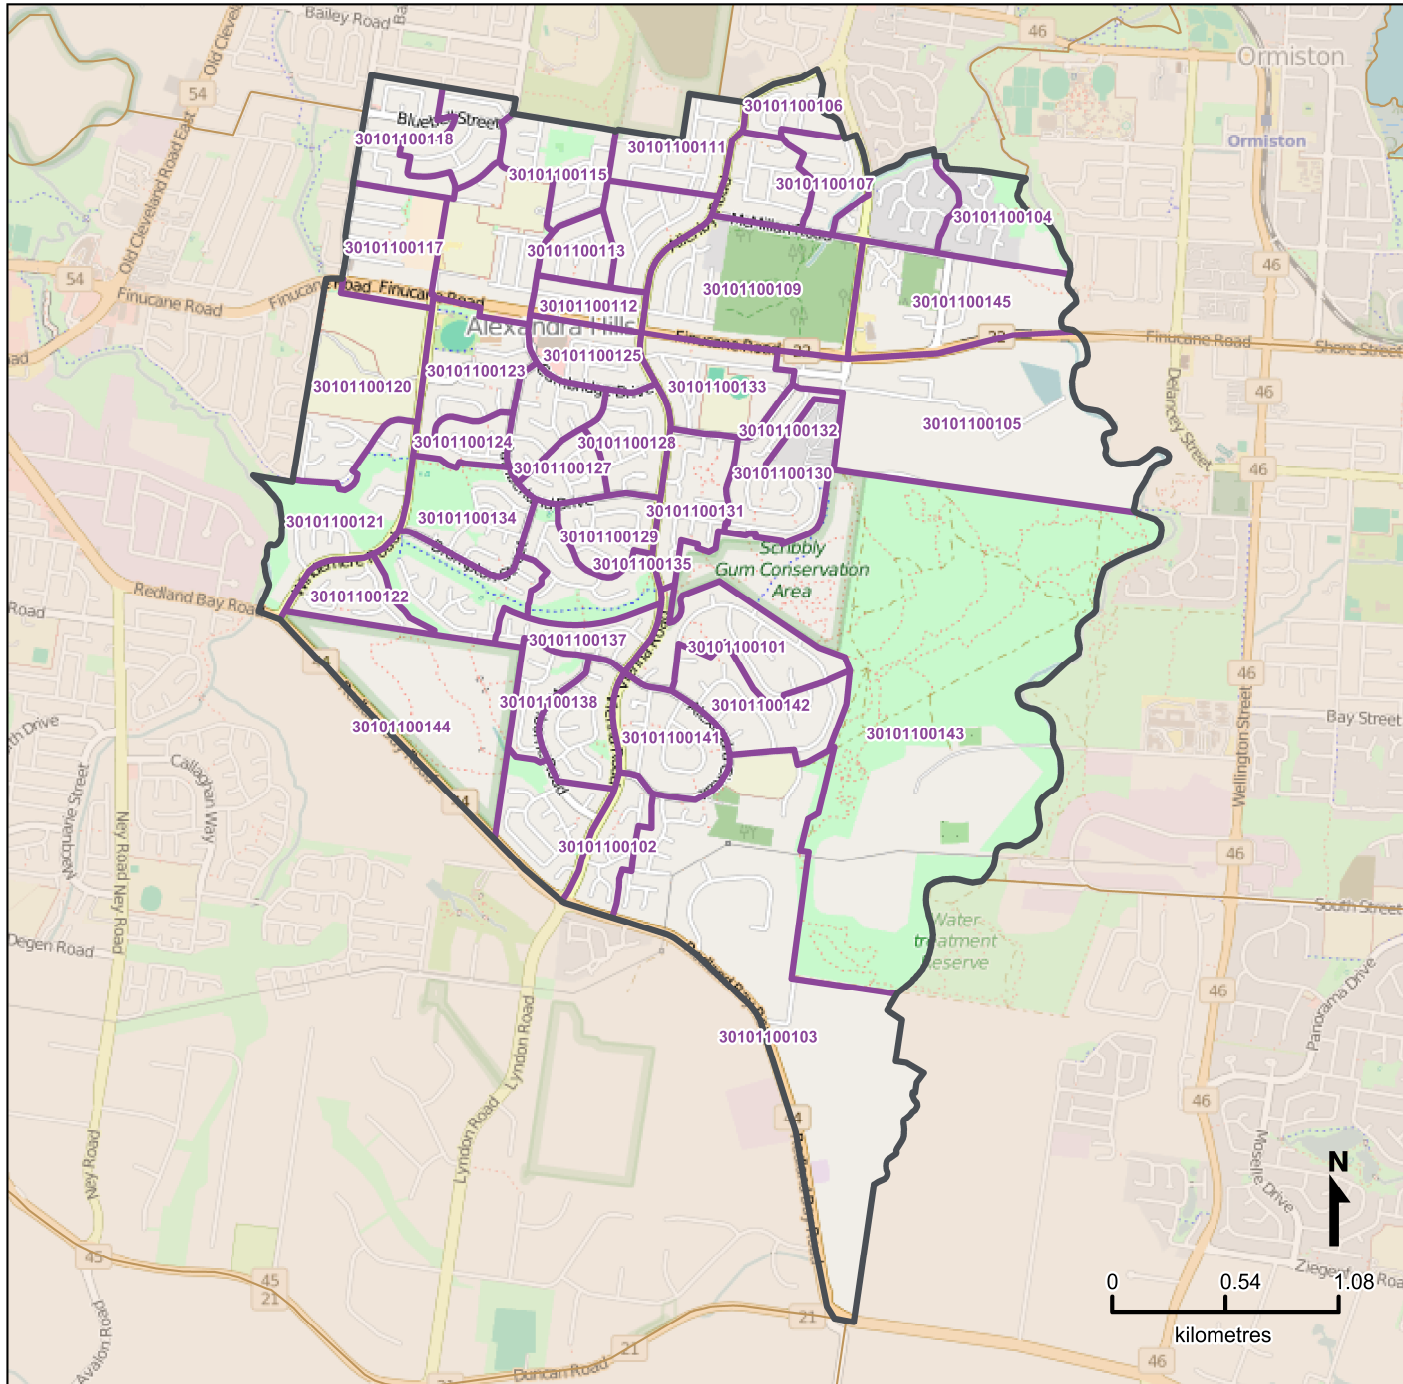

Queensland Statistical Areas, Level 1 (SA1), 2016 - SA1s within Alexandra Hills SA2

LEGEND

- Selected SA2
- Component SA1s
- Neighbouring SA2s

Map features

- City/Town
- Park
- Main road
- Waterway
- Railway

Map produced by Queensland Government Statistician's Office, Queensland Treasury (<http://www.qgso.qld.gov.au/products/maps/>). Data sourced from ABS 1270.0.55.001

© OpenStreetMap contributors (<http://openstreetmap.org/>)