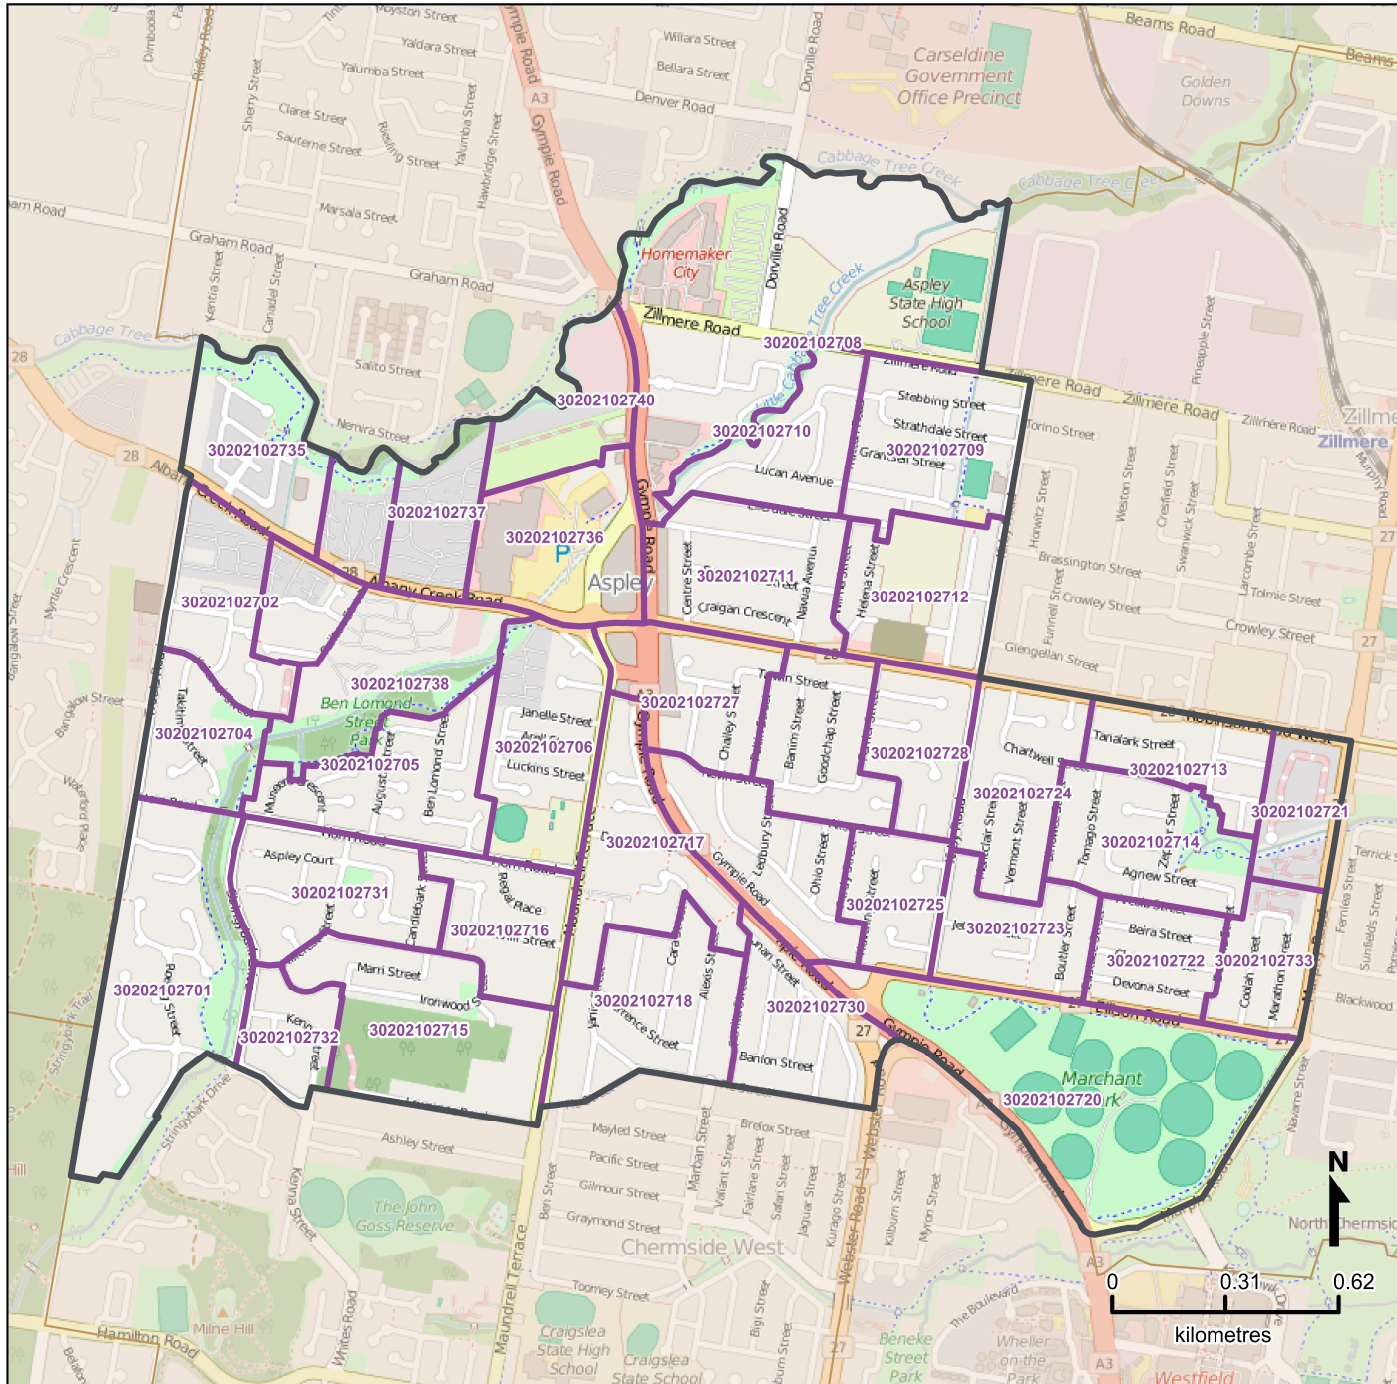

Queensland Statistical Areas, Level 1 (SA1), 2016 - SA1s within Aspley SA2

LEGEND

- Selected SA2
- Component SA1s
- Neighbouring SA2s

Map features

- City/Town
- Park
- Main road
- Waterway
- Railway

Map produced by Queensland Government Statistician's Office, Queensland Treasury (<http://www.qgso.qld.gov.au/products/maps/>). Data sourced from ABS 1270.0.55.001

© OpenStreetMap contributors (<http://openstreetmap.org/>)

<http://creativecommons.org/licenses/by/4.0>

© The State of Queensland (Queensland Treasury) 2016