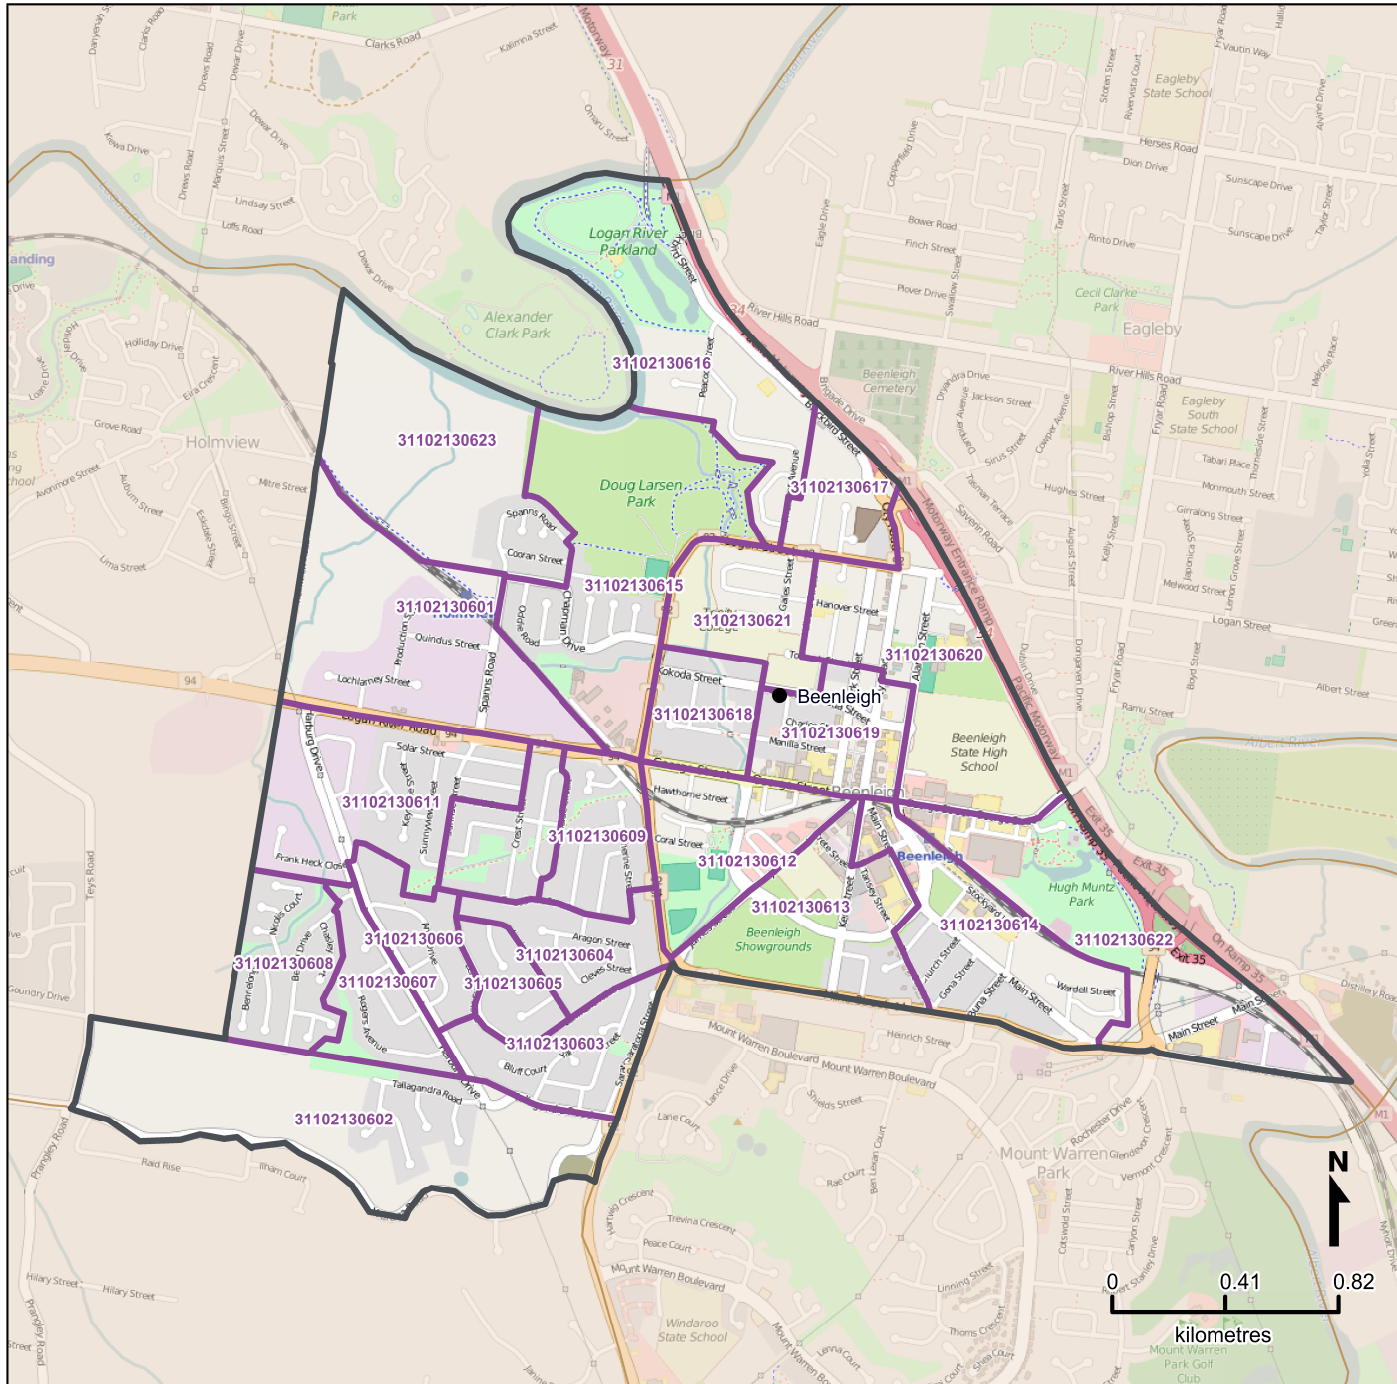

# Queensland Statistical Areas, Level 1 (SA1), 2016 - SA1s within Beenleigh SA2

**LEGEND**

- Selected SA2
- Component SA1s
- Neighbouring SA2s

**Map features**

- City/Town
- Park
- Waterway
- Main road
- Railway

Map produced by Queensland Government Statistician's Office, Queensland Treasury (<http://www.qgso.qld.gov.au/products/maps/>). Data sourced from ABS 1270.0.55.001

© OpenStreetMap contributors (<http://openstreetmap.org/>)