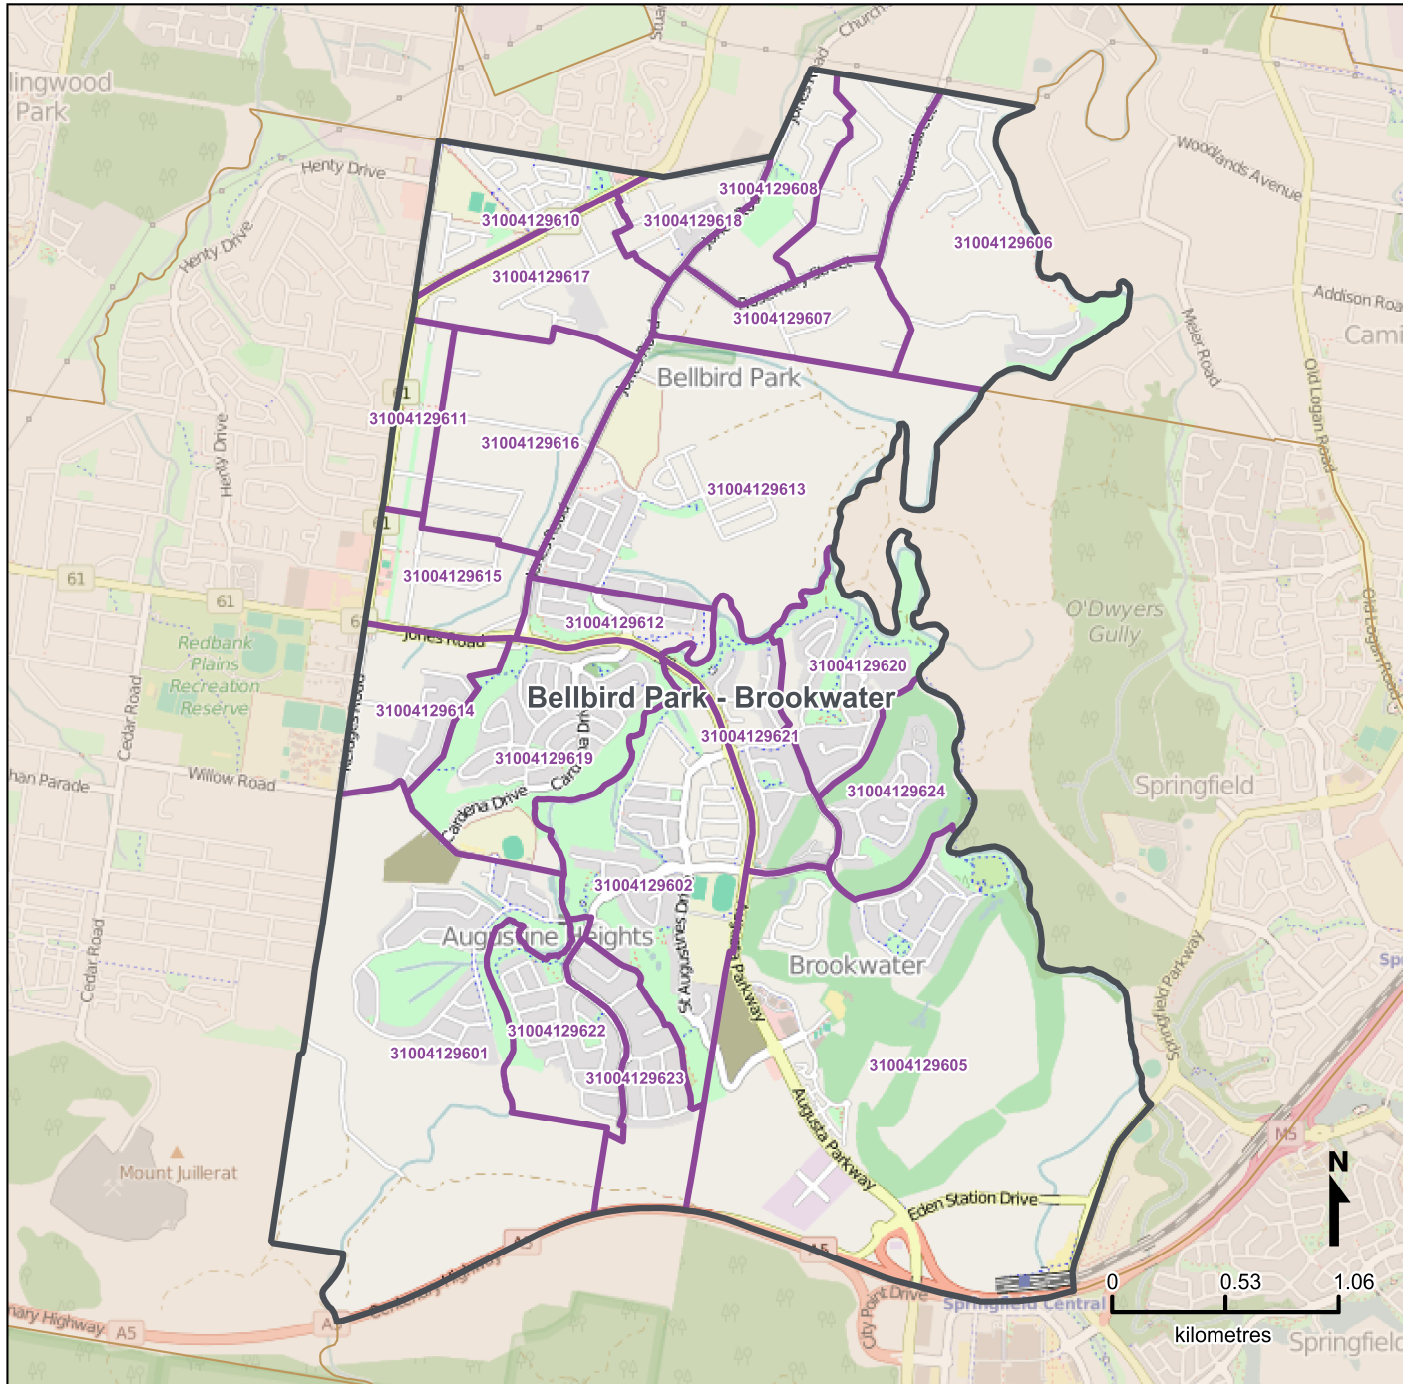

Queensland Statistical Areas, Level 1 (SA1), 2016 - SA1s within Bellbird Park - Brookwater SA2

LEGEND

- Selected SA2
- Component SA1s
- Neighbouring SA2s

Map features

- City/Town
- Park
- Main road
- Waterway
- Railway

Map produced by Queensland Government Statistician's Office, Queensland Treasury (<http://www.qgso.qld.gov.au/products/maps/>). Data sourced from ABS 1270.0.55.001

© OpenStreetMap contributors (<http://openstreetmap.org/>)