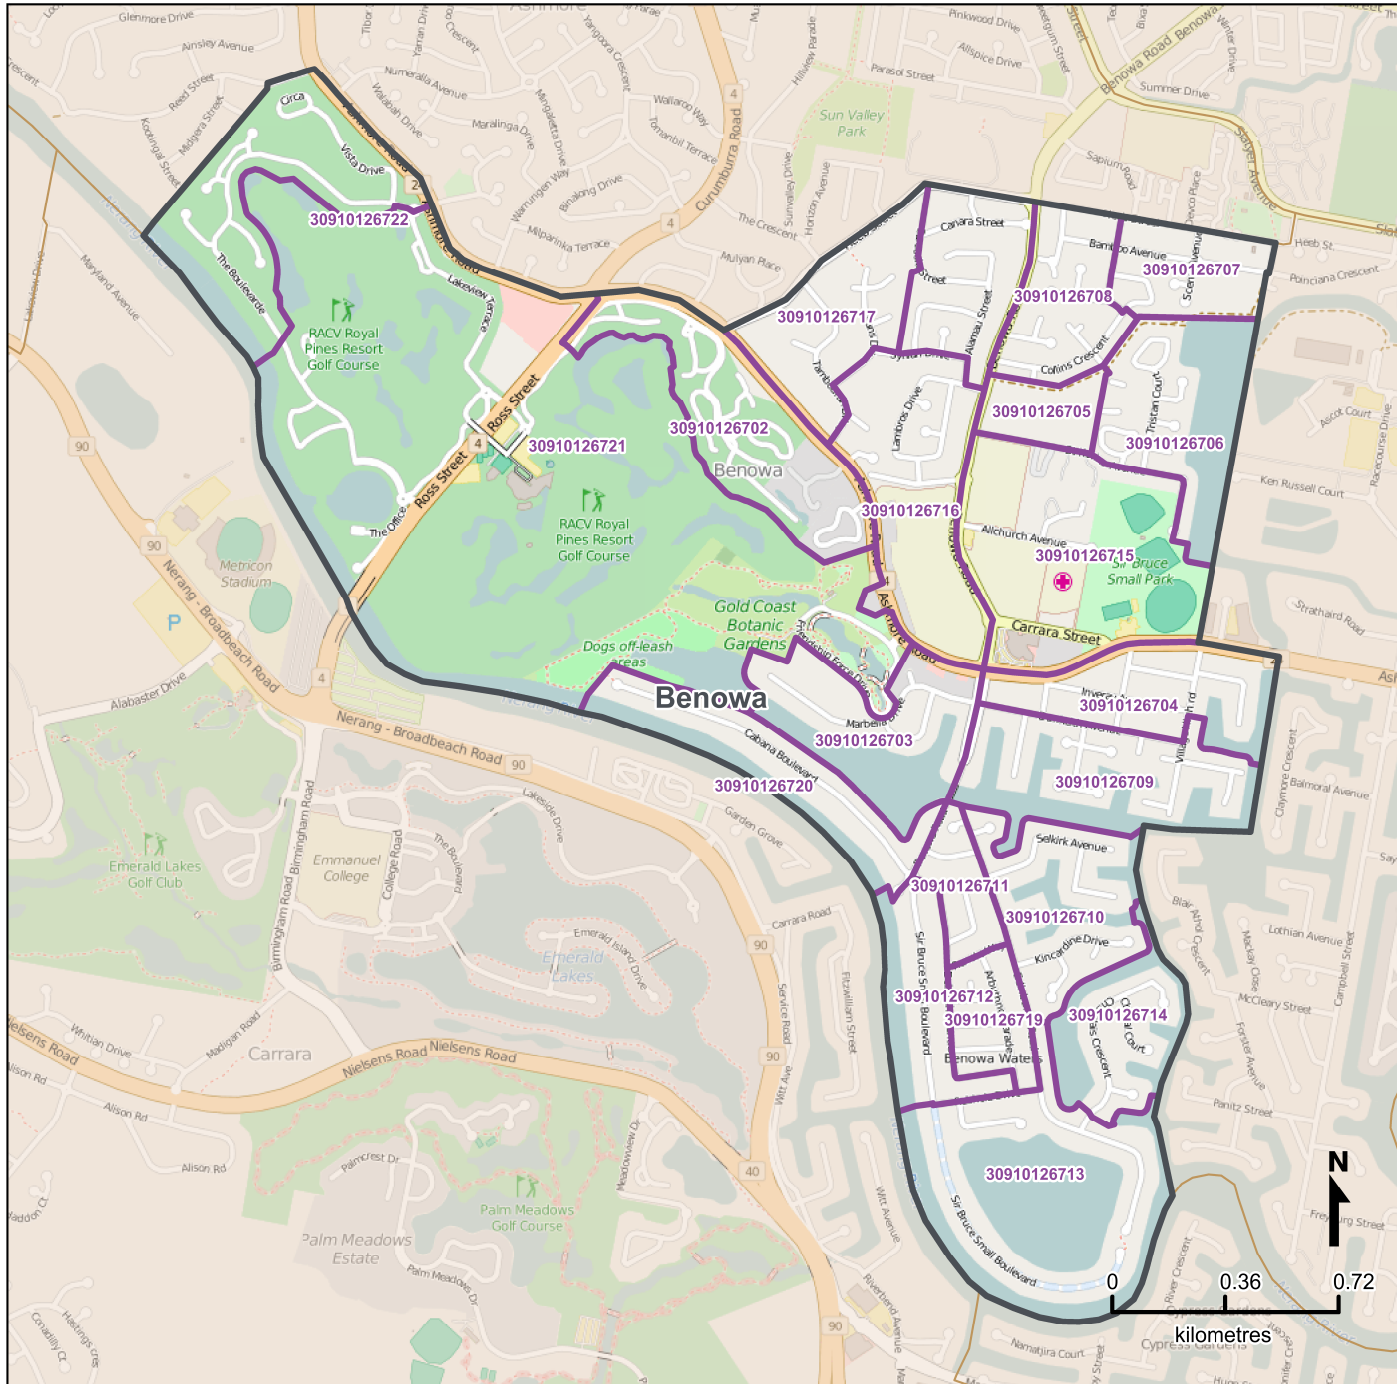

Queensland Statistical Areas, Level 1 (SA1), 2016 - SA1s within Benowa SA2

LEGEND

- Selected SA2
- Component SA1s
- Neighbouring SA2s

Map features

- City/Town
- Park
- Waterway
- Main road
- Railway

Map produced by Queensland Government Statistician's Office, Queensland Treasury (<http://www.qgso.qld.gov.au/products/maps/>). Data sourced from ABS 1270.0.55.001

© OpenStreetMap contributors (<http://openstreetmap.org/>)

<http://creativecommons.org/licenses/by/4.0>

© The State of Queensland (Queensland Treasury) 2016