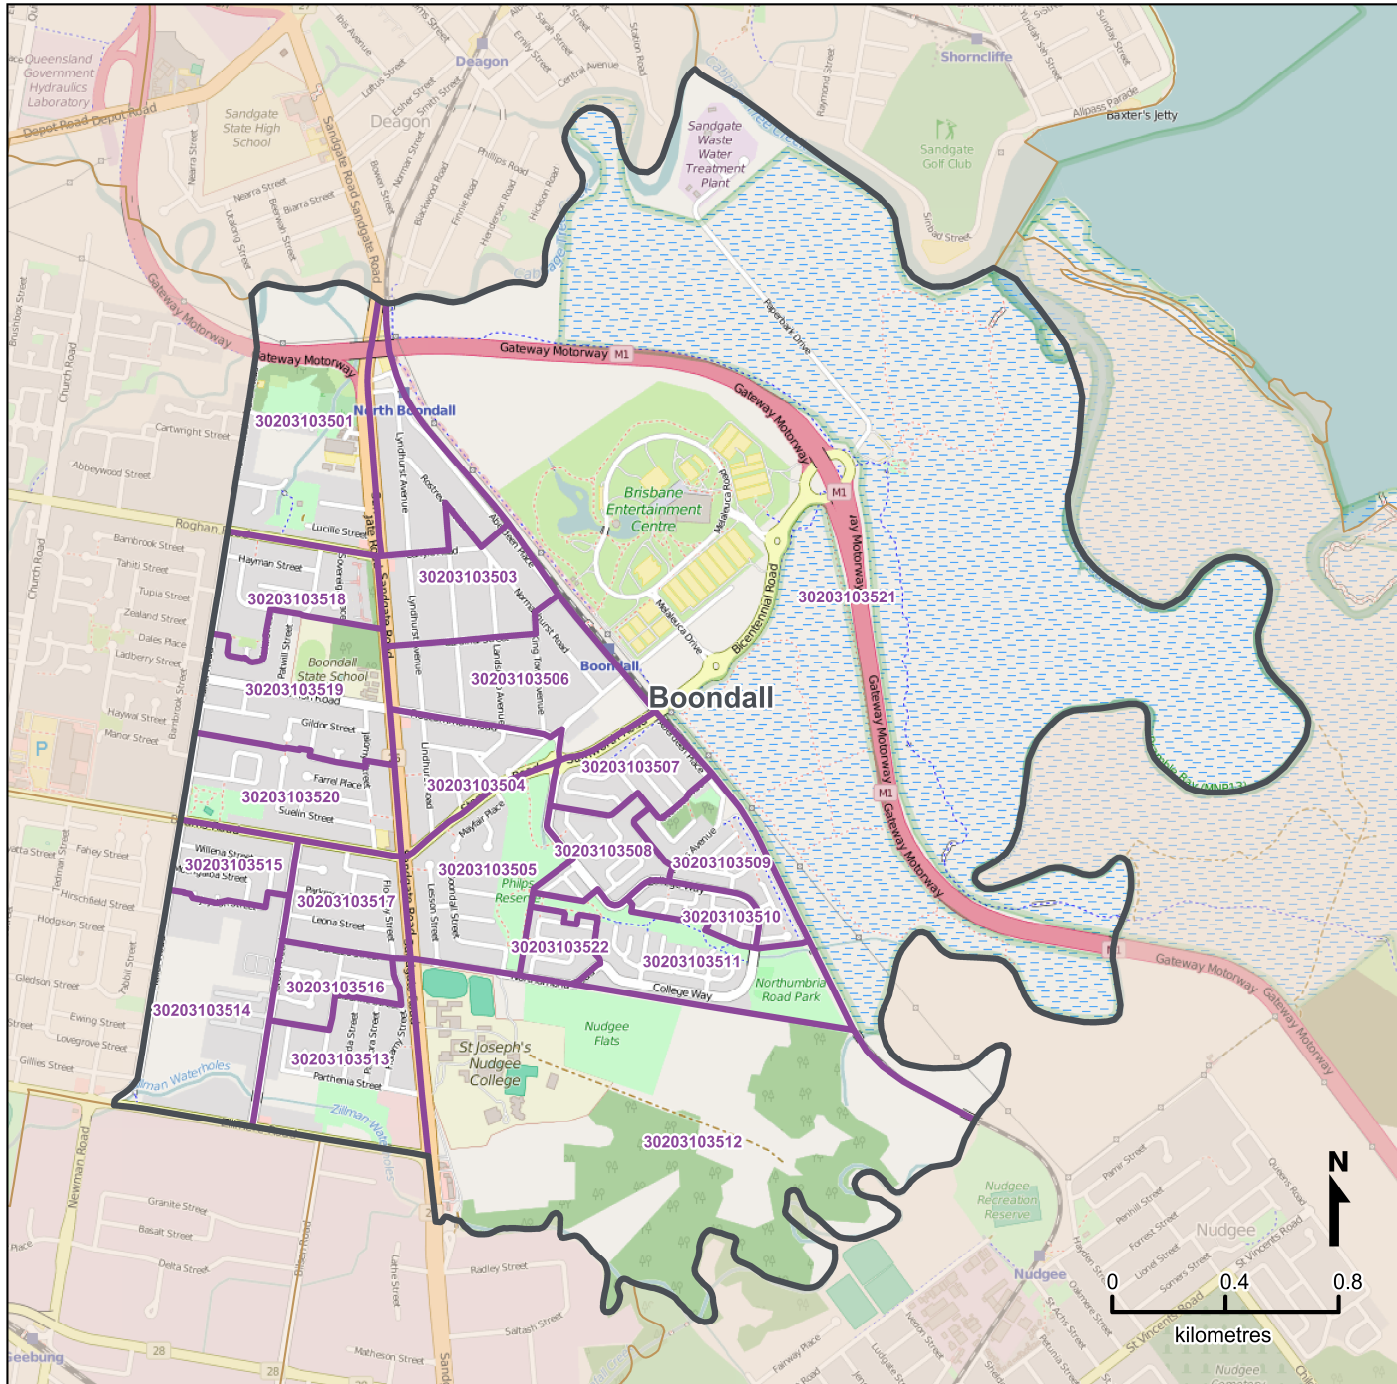

Queensland Statistical Areas, Level 1 (SA1), 2016 - SA1s within Boondall SA2

LEGEND

- Selected SA2
- Component SA1s
- Neighbouring SA2s

Map features

- City/Town
- Park
- Main road
- Waterway
- Railway

Map produced by Queensland Government Statistician's Office, Queensland Treasury (<http://www.qgso.qld.gov.au/products/maps/>). Data sourced from ABS 1270.0.55.001

© OpenStreetMap contributors (<http://openstreetmap.org/>)

<http://creativecommons.org/licenses/by/4.0>

© The State of Queensland (Queensland Treasury) 2016