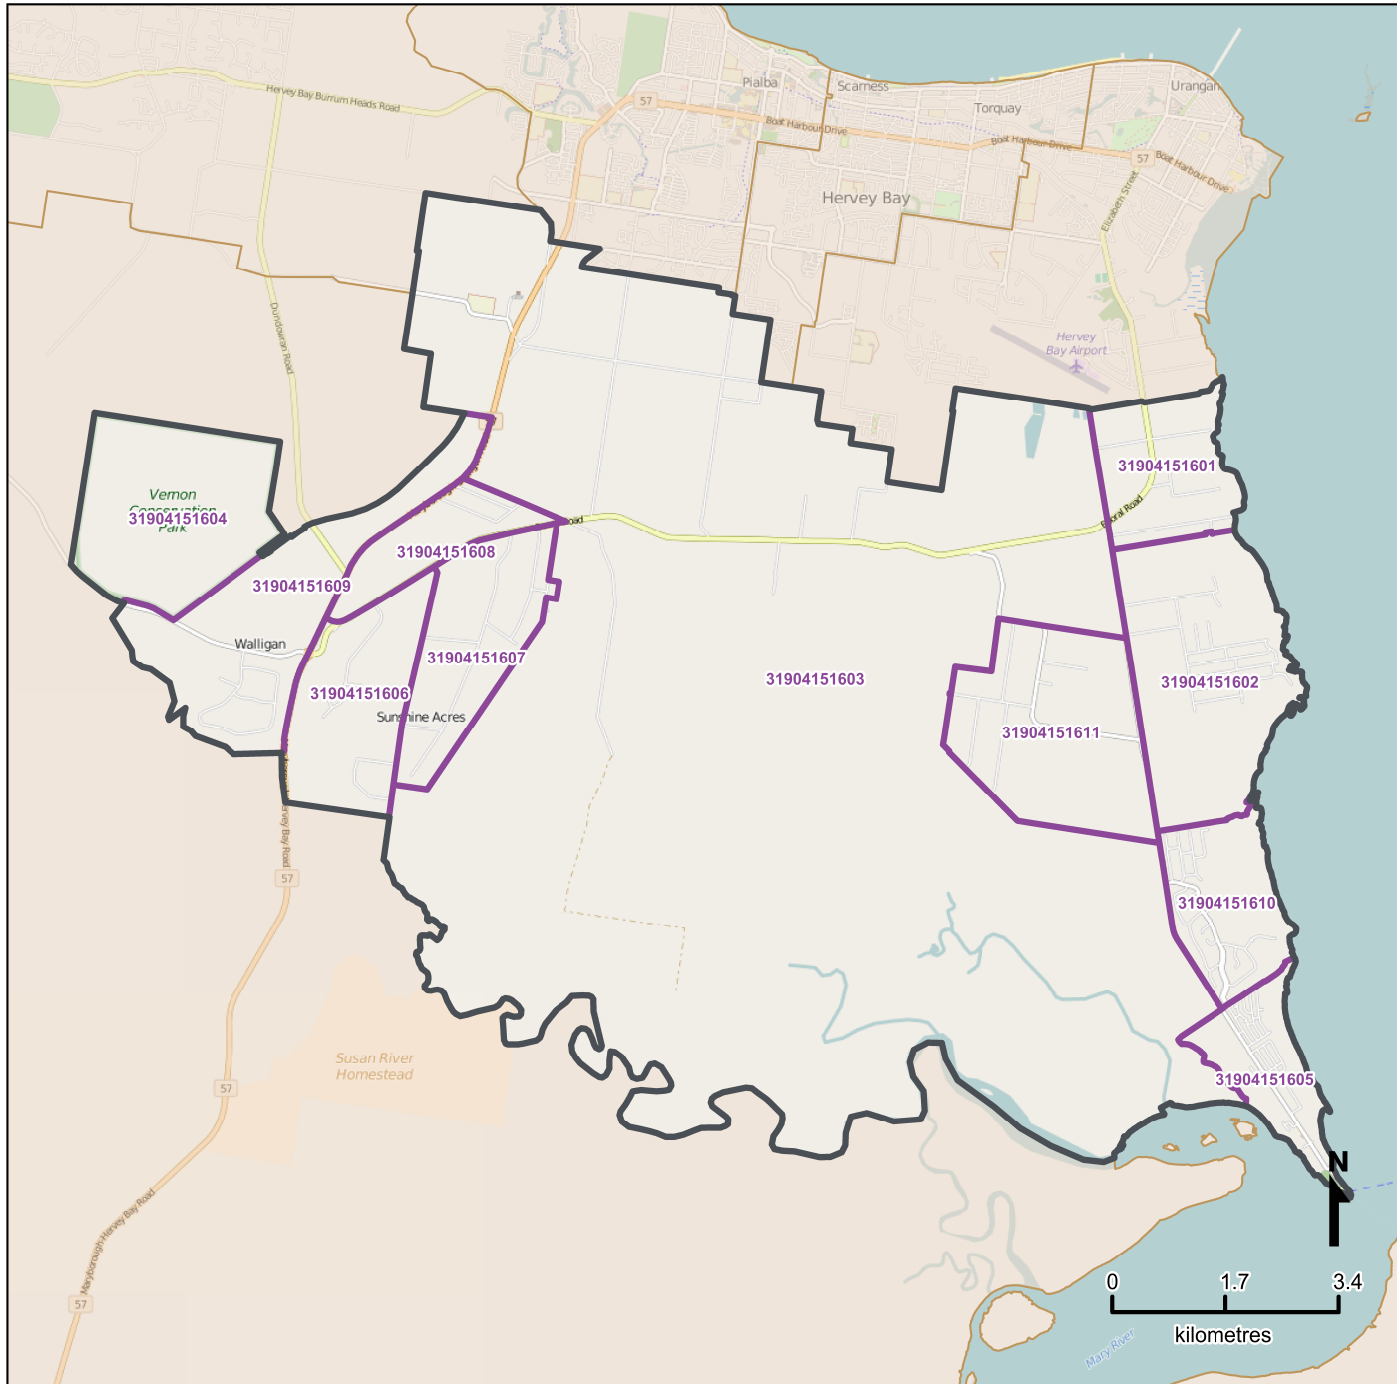

Queensland Statistical Areas, Level 1 (SA1), 2016 - SA1s within Booral - River Heads SA2

LEGEND

- Selected SA2
- Component SA1s
- Neighbouring SA2s

Map features

- City/Town
- Park
- Main road
- Waterway
- Railway

Map produced by Queensland Government Statistician's Office, Queensland Treasury (<http://www.qgso.qld.gov.au/products/maps/>). Data sourced from ABS 1270.0.55.001

© OpenStreetMap contributors (<http://openstreetmap.org/>)