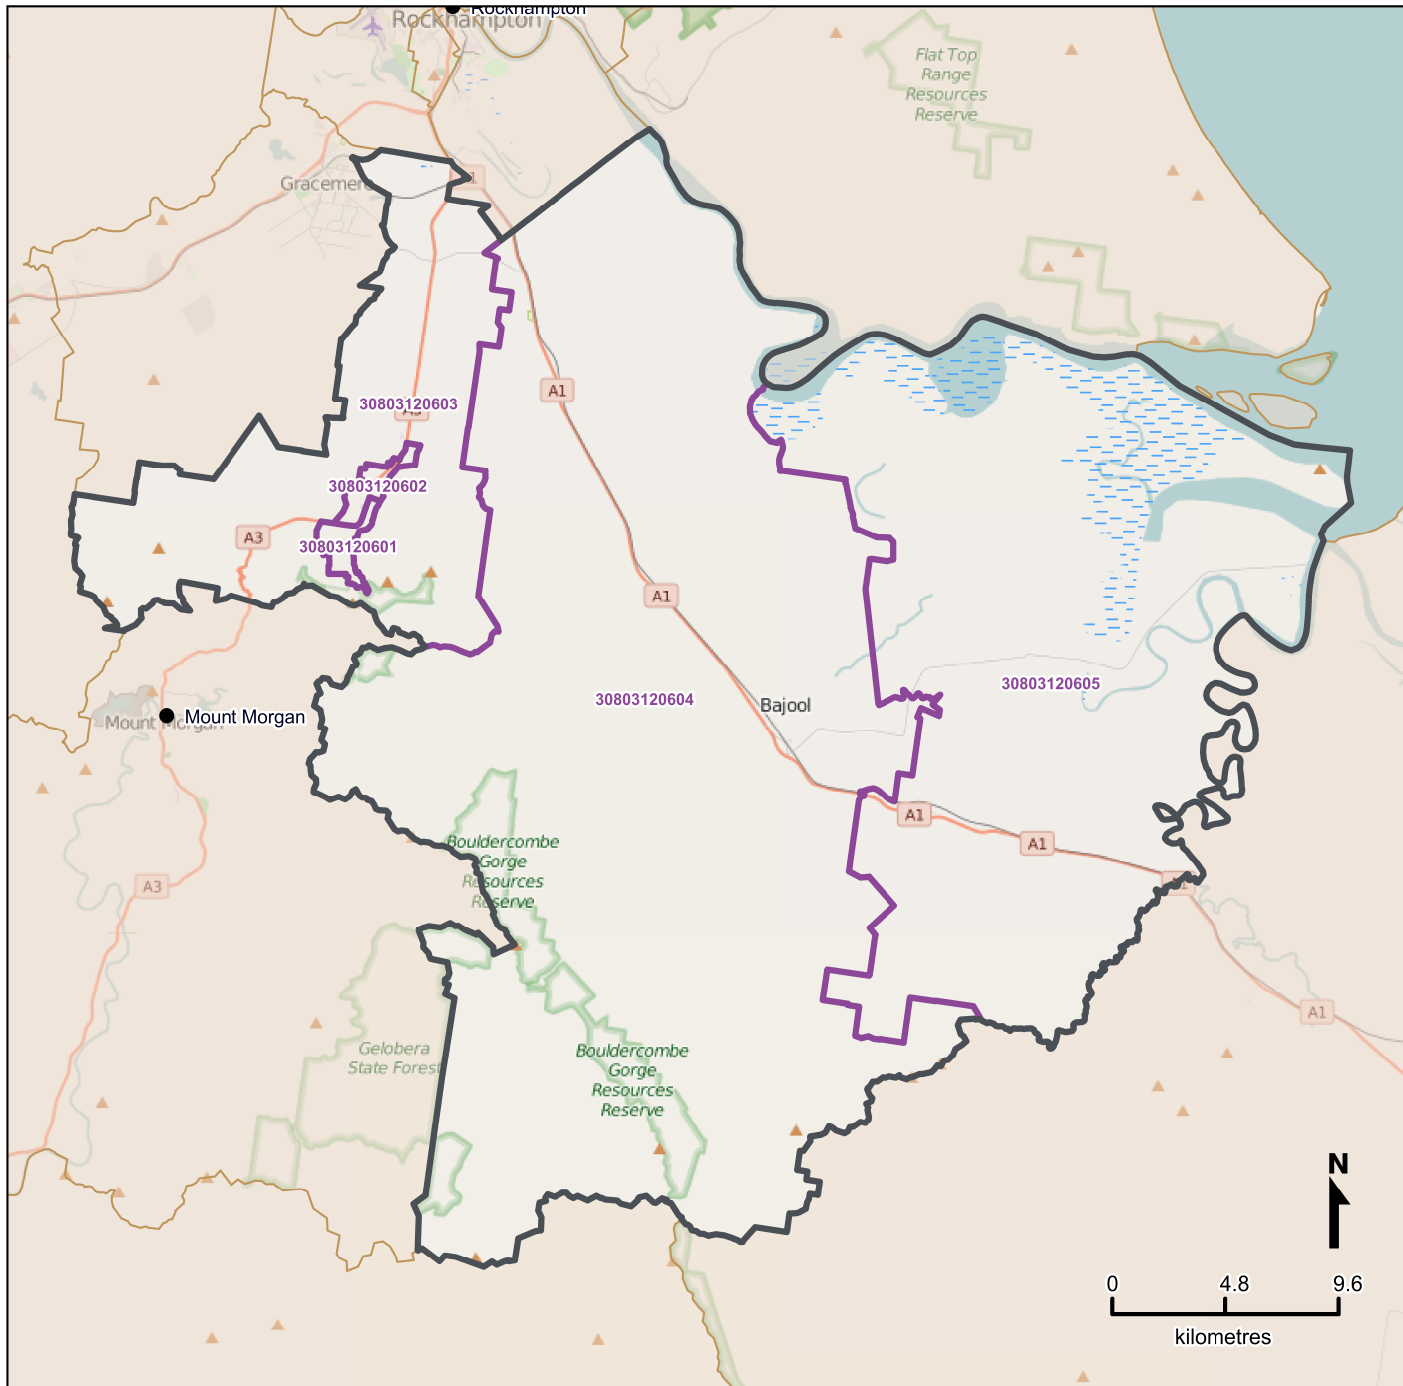

Queensland Statistical Areas, Level 1 (SA1), 2016 - SA1s within Bouldercombe SA2

LEGEND

- Selected SA2
- Component SA1s
- Neighbouring SA2s

Map features

- City/Town
- Park
- Main road
- Waterway
- Railway

Map produced by Queensland Government Statistician's Office, Queensland Treasury (<http://www.qgso.qld.gov.au/products/maps/>). Data sourced from ABS 1270.0.55.001

© OpenStreetMap contributors (<http://openstreetmap.org/>)