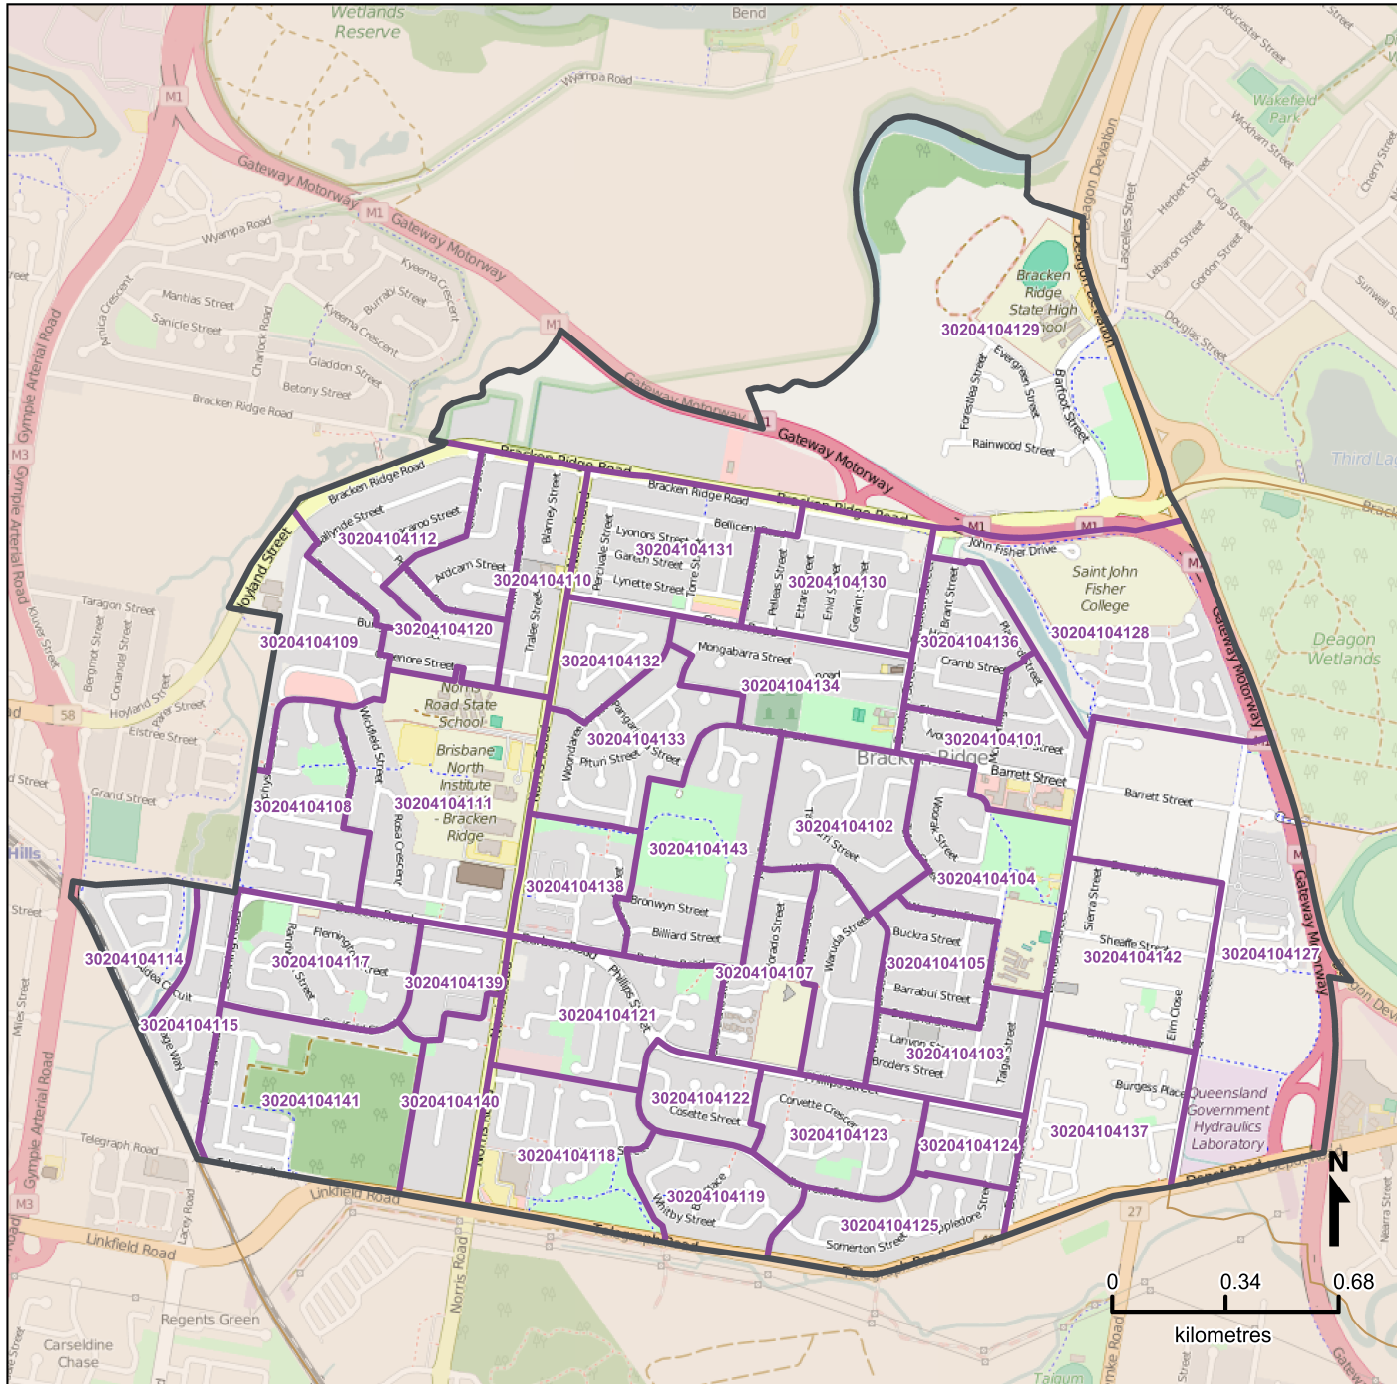

Queensland Statistical Areas, Level 1 (SA1), 2016 - SA1s within Bracken Ridge SA2

LEGEND

- Selected SA2
- Component SA1s
- Neighbouring SA2s

Map features

- City/Town
- Park
- Main road
- Waterway
- Railway

Map produced by Queensland Government Statistician's Office, Queensland Treasury (<http://www.qgso.qld.gov.au/products/maps/>). Data sourced from ABS 1270.0.55.001

© OpenStreetMap contributors (<http://openstreetmap.org/>)