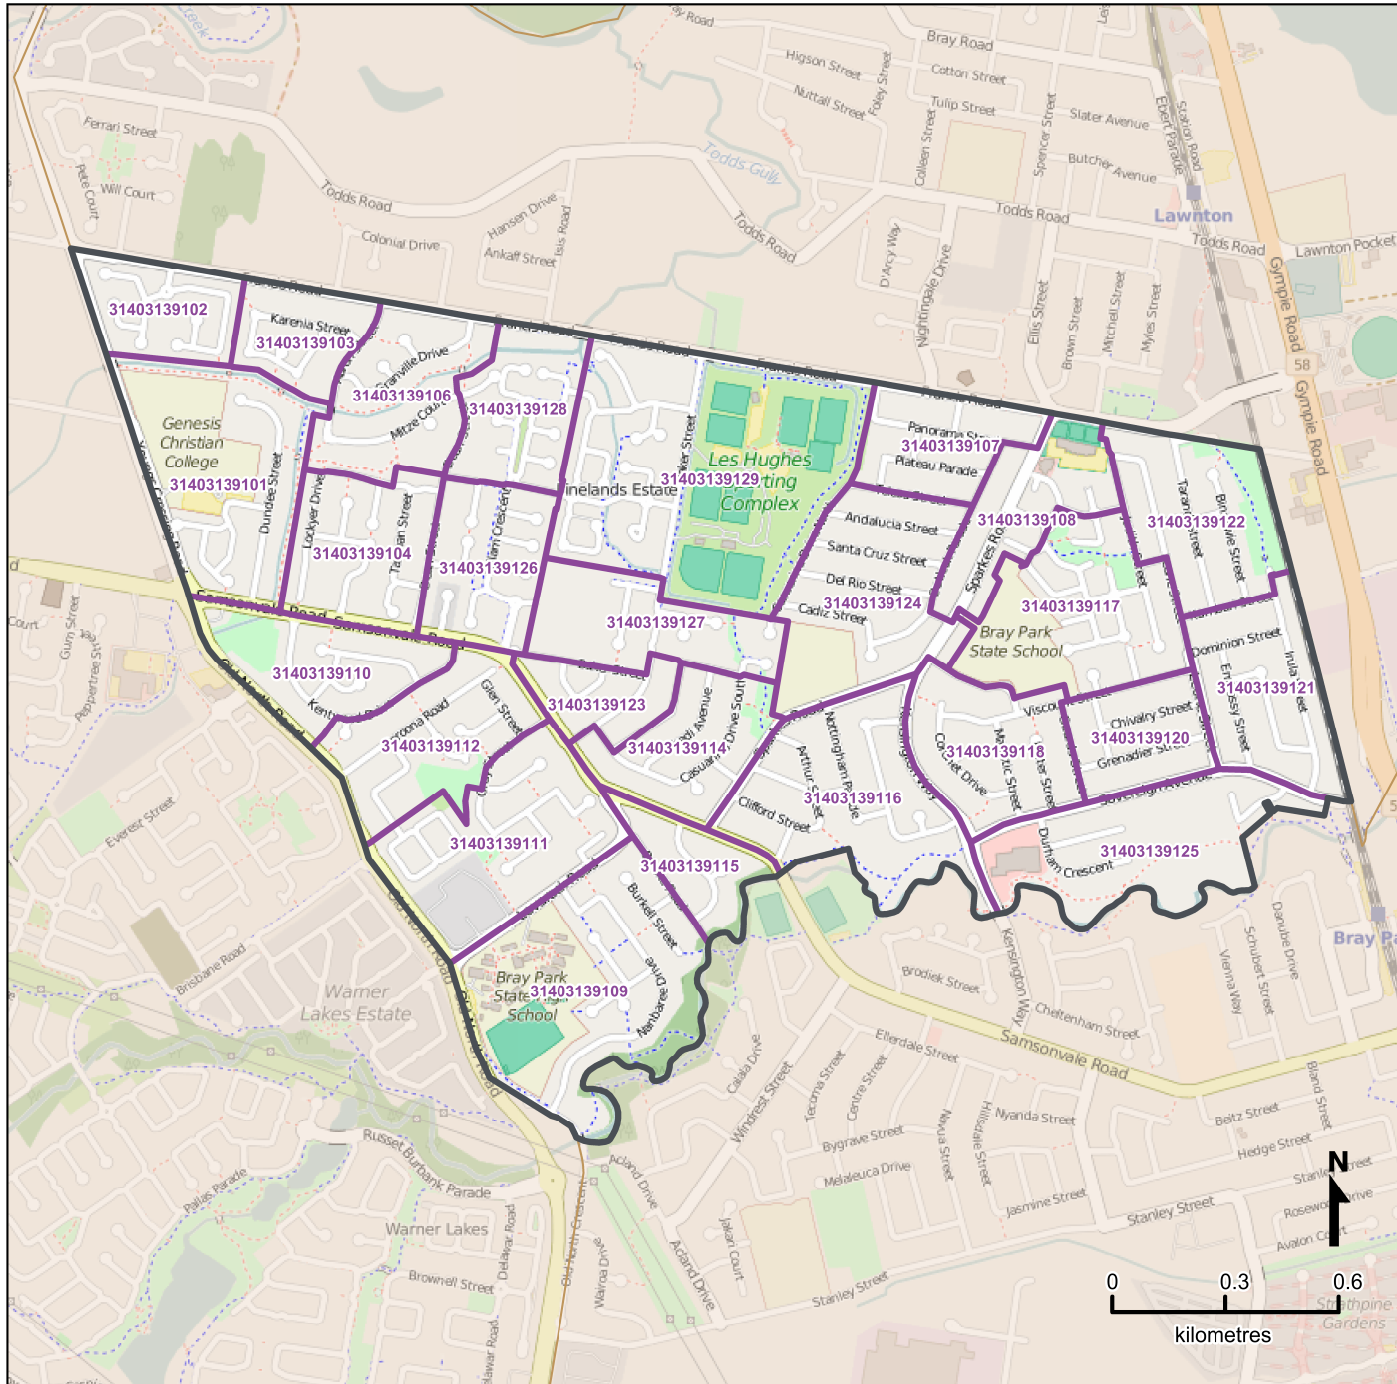

Queensland Statistical Areas, Level 1 (SA1), 2016 - SA1s within Bray Park SA2

LEGEND

- Selected SA2
- Component SA1s
- Neighbouring SA2s

Map features

- City/Town
- Park
- Main road
- Waterway
- Railway

Map produced by Queensland Government Statistician's Office, Queensland Treasury (<http://www.qgso.qld.gov.au/products/maps/>). Data sourced from ABS 1270.0.55.001

© OpenStreetMap contributors (<http://openstreetmap.org/>)

<http://creativecommons.org/licenses/by/4.0>

© The State of Queensland (Queensland Treasury) 2016