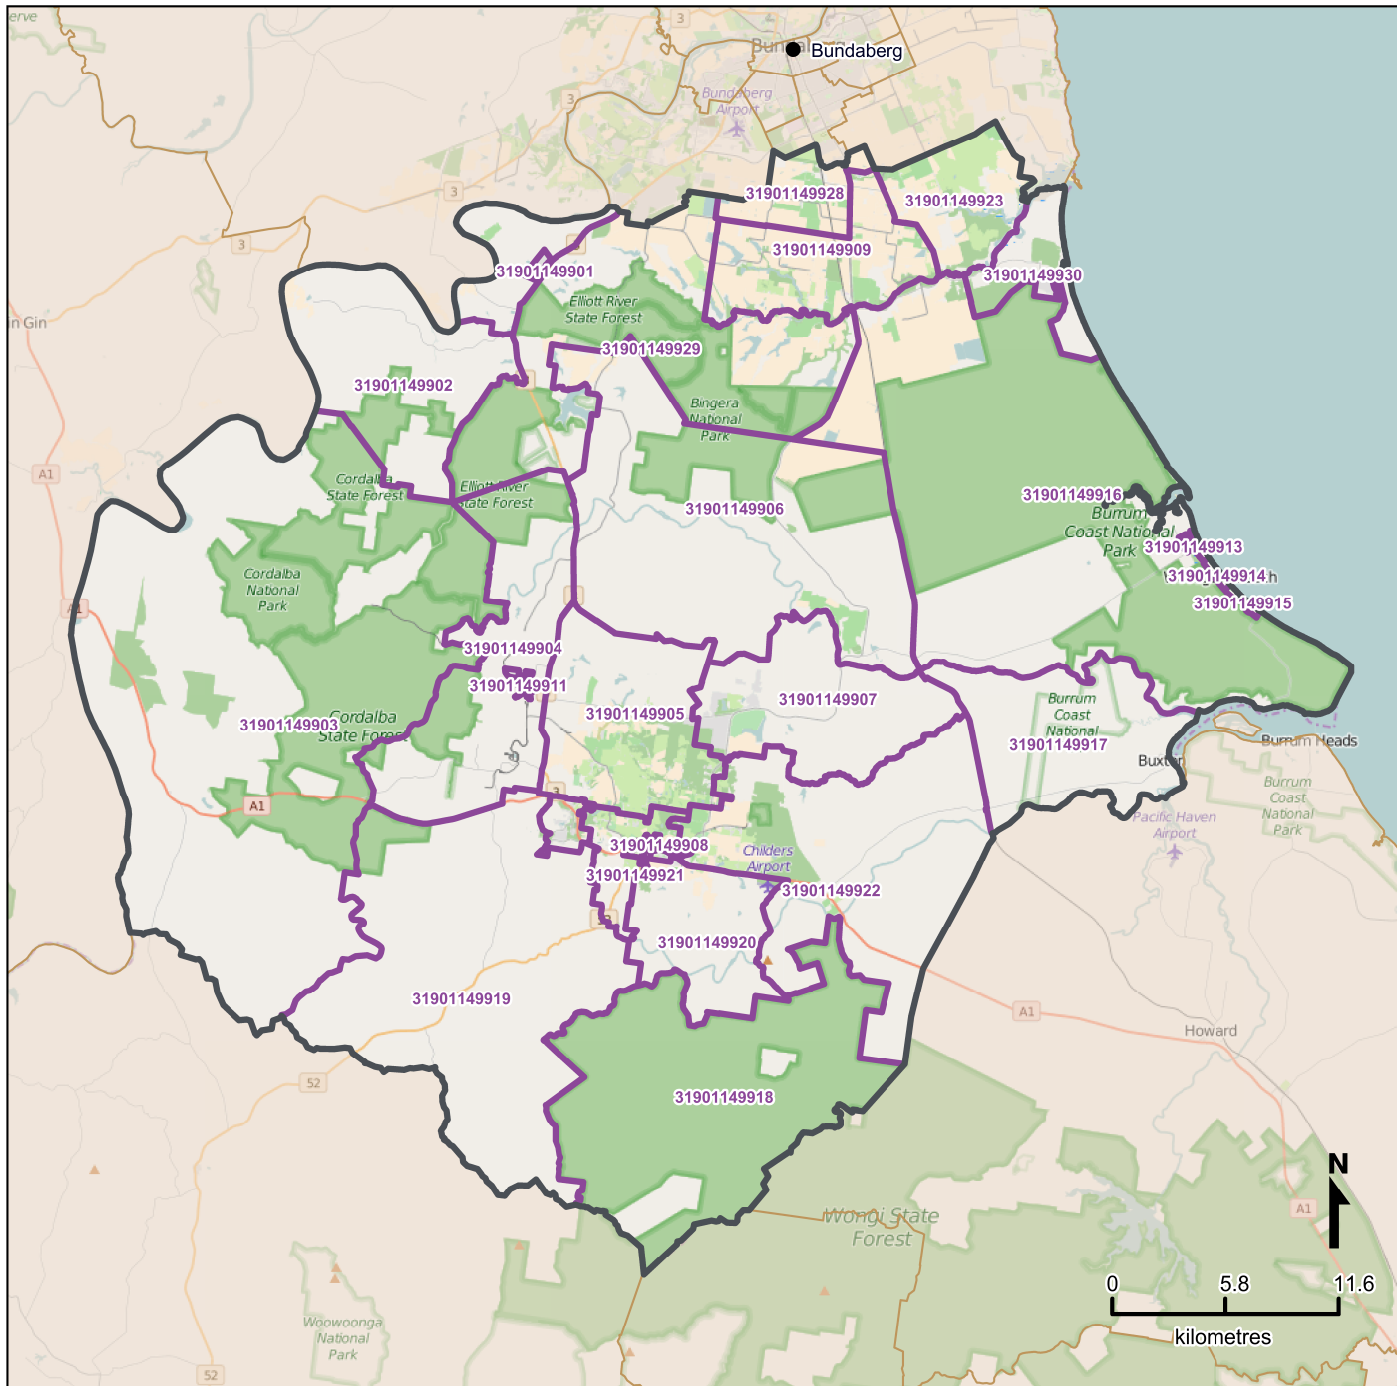

Queensland Statistical Areas, Level 1 (SA1), 2016 - SA1s within Bundaberg Region - South SA2

LEGEND

- Selected SA2
- Component SA1s
- Neighbouring SA2s

Map features

- City/Town
- Park
- Main road
- Waterway
- Railway

Map produced by Queensland Government Statistician's Office, Queensland Treasury (<http://www.qgso.qld.gov.au/products/maps/>). Data sourced from ABS 1270.0.55.001

© OpenStreetMap contributors (<http://openstreetmap.org/>)