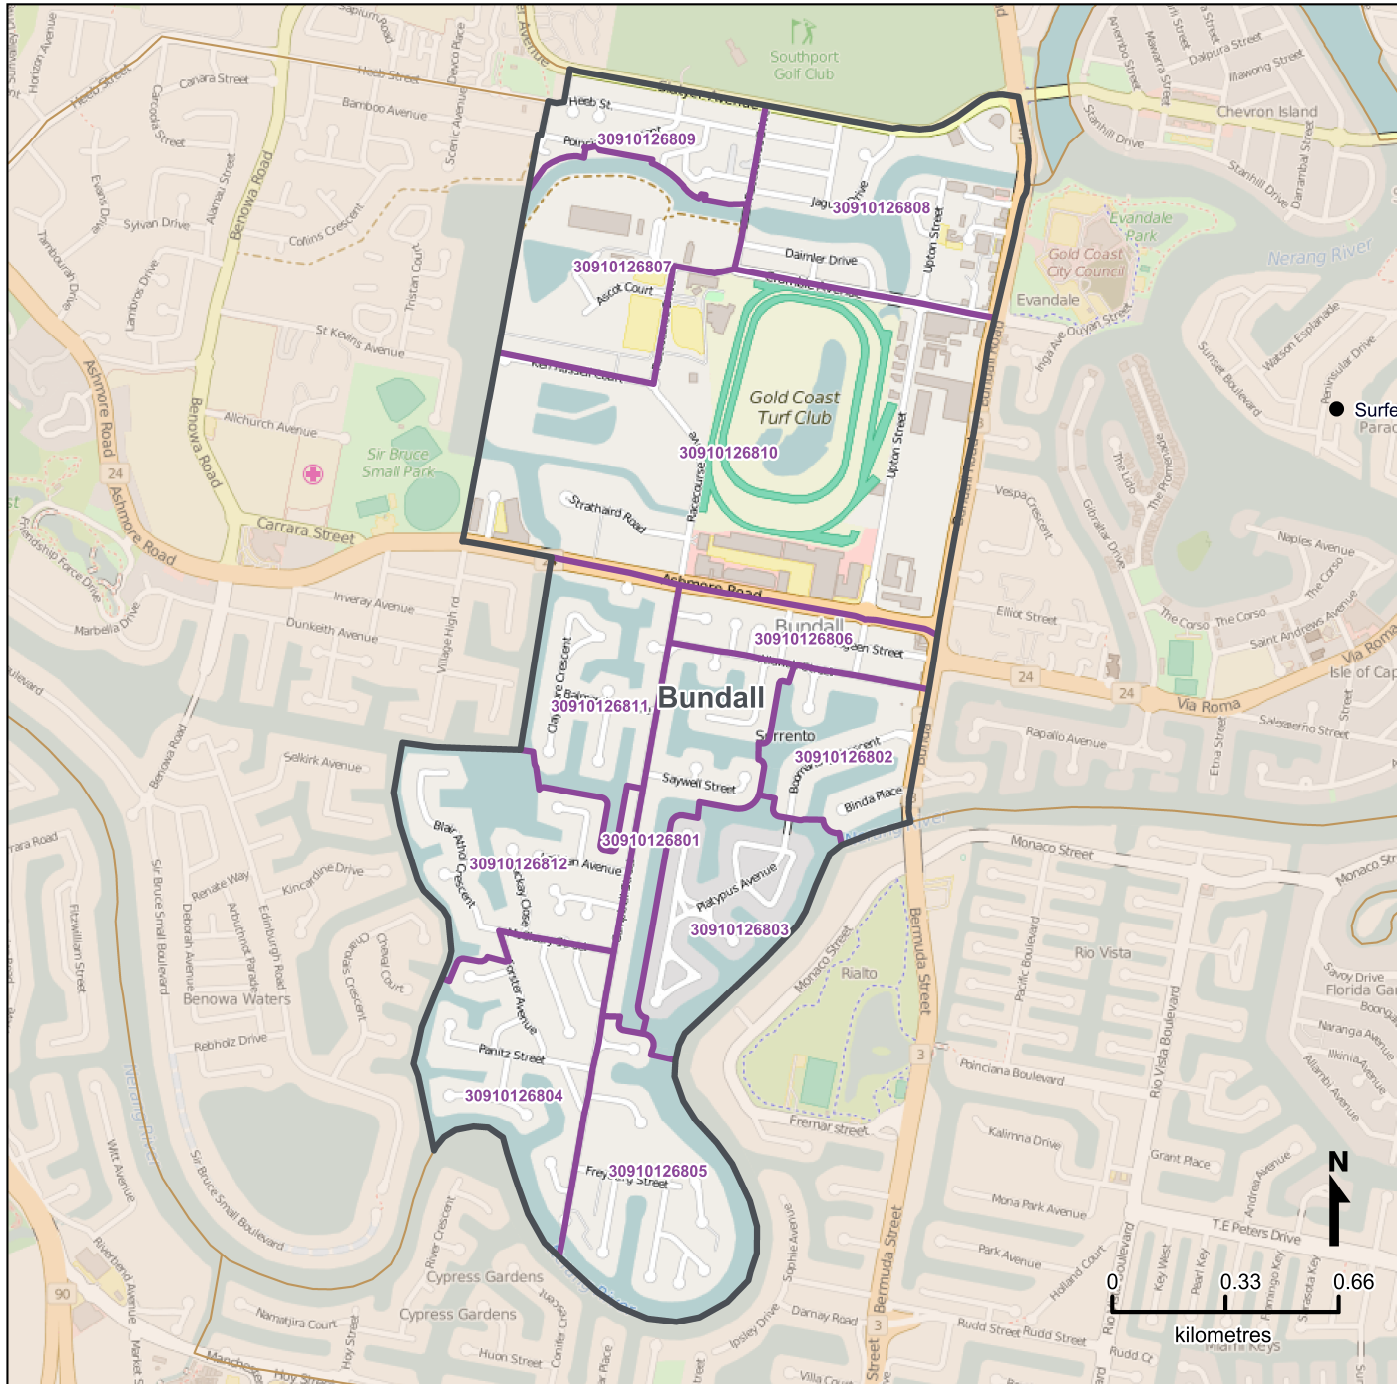

Queensland Statistical Areas, Level 1 (SA1), 2016 - SA1s within Bundall SA2

LEGEND

- Selected SA2
- Component SA1s
- Neighbouring SA2s

Map features

- City/Town
- Park
- Main road
- Waterway
- Railway

Map produced by Queensland Government Statistician's Office, Queensland Treasury (<http://www.qgso.qld.gov.au/products/maps/>). Data sourced from ABS 1270.0.55.001

© OpenStreetMap contributors (<http://openstreetmap.org/>)

<http://creativecommons.org/licenses/by/4.0>

© The State of Queensland (Queensland Treasury) 2016