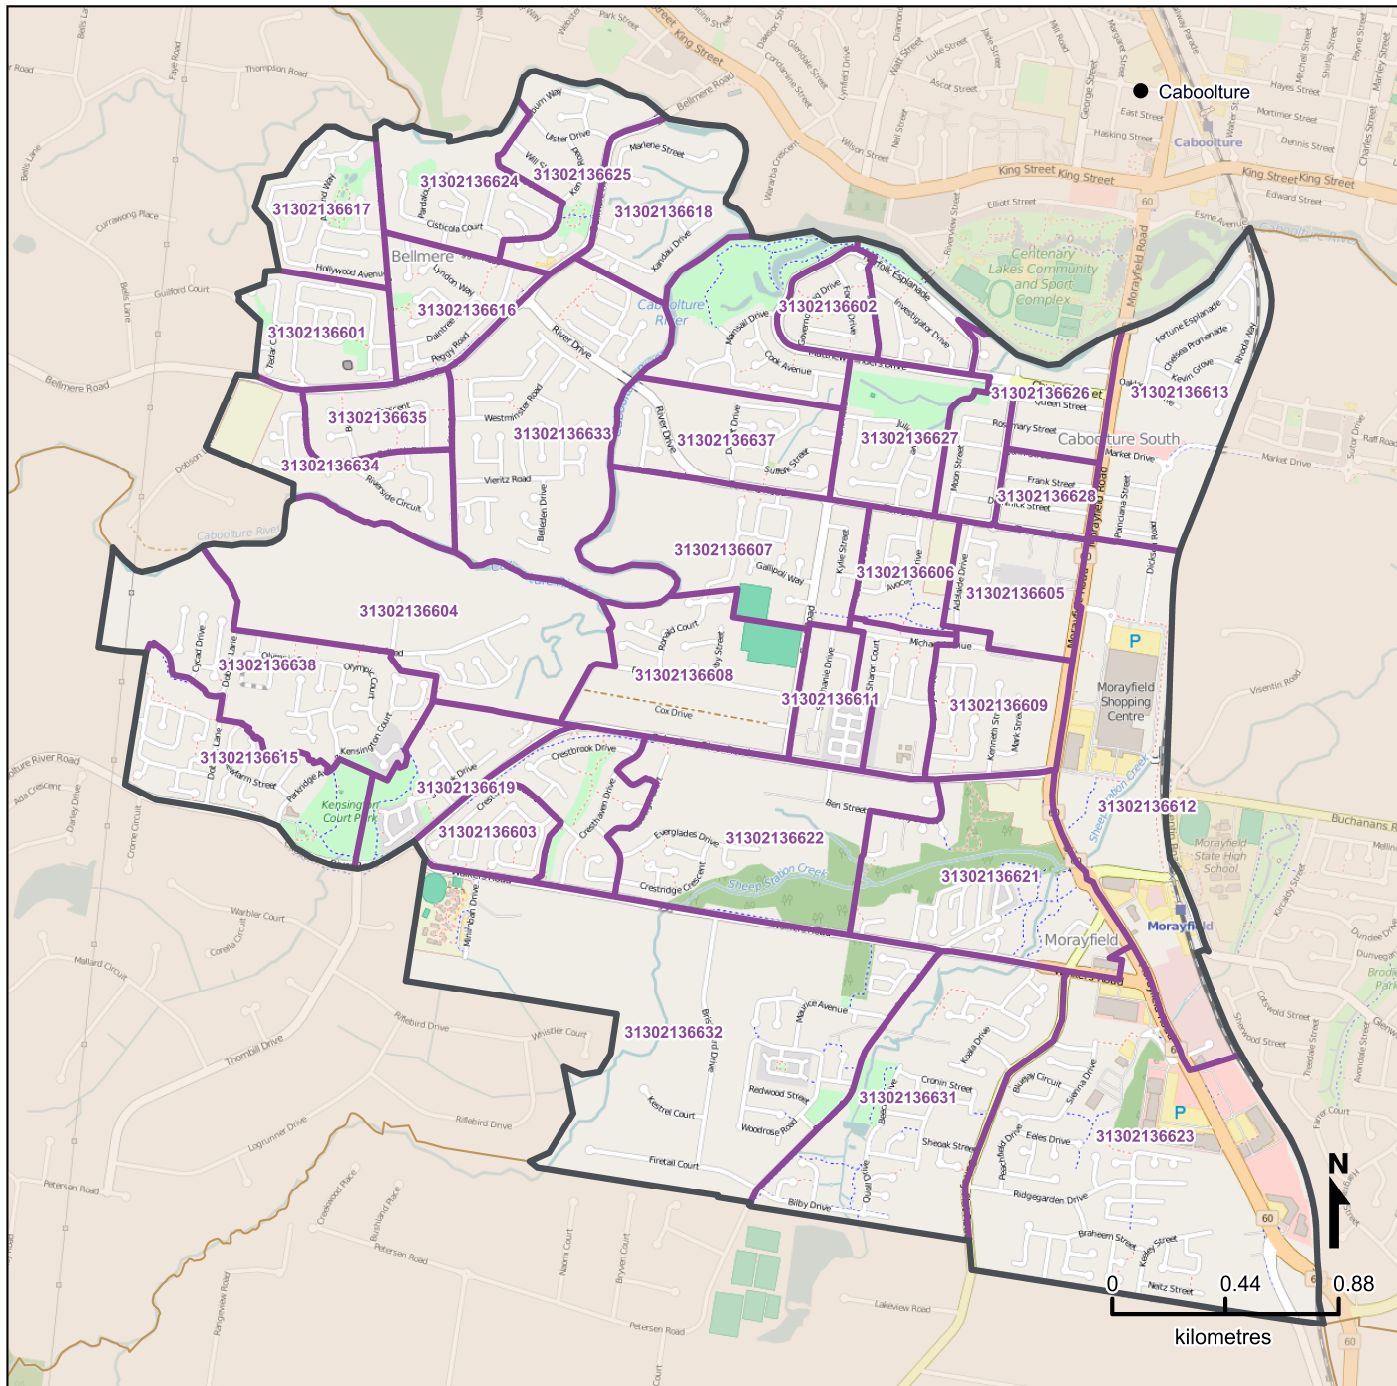

Queensland Statistical Areas, Level 1 (SA1), 2016 - SA1s within Caboolture - South SA2

LEGEND

- Selected SA2
- Component SA1s
- Neighbouring SA2s

Map features

- City/Town
- Park
- Main road
- Waterway
- Railway

Map produced by Queensland Government Statistician's Office, Queensland Treasury (<http://www.qgso.qld.gov.au/products/maps/>). Data sourced from ABS 1270.0.55.001

© OpenStreetMap contributors (<http://openstreetmap.org/>)