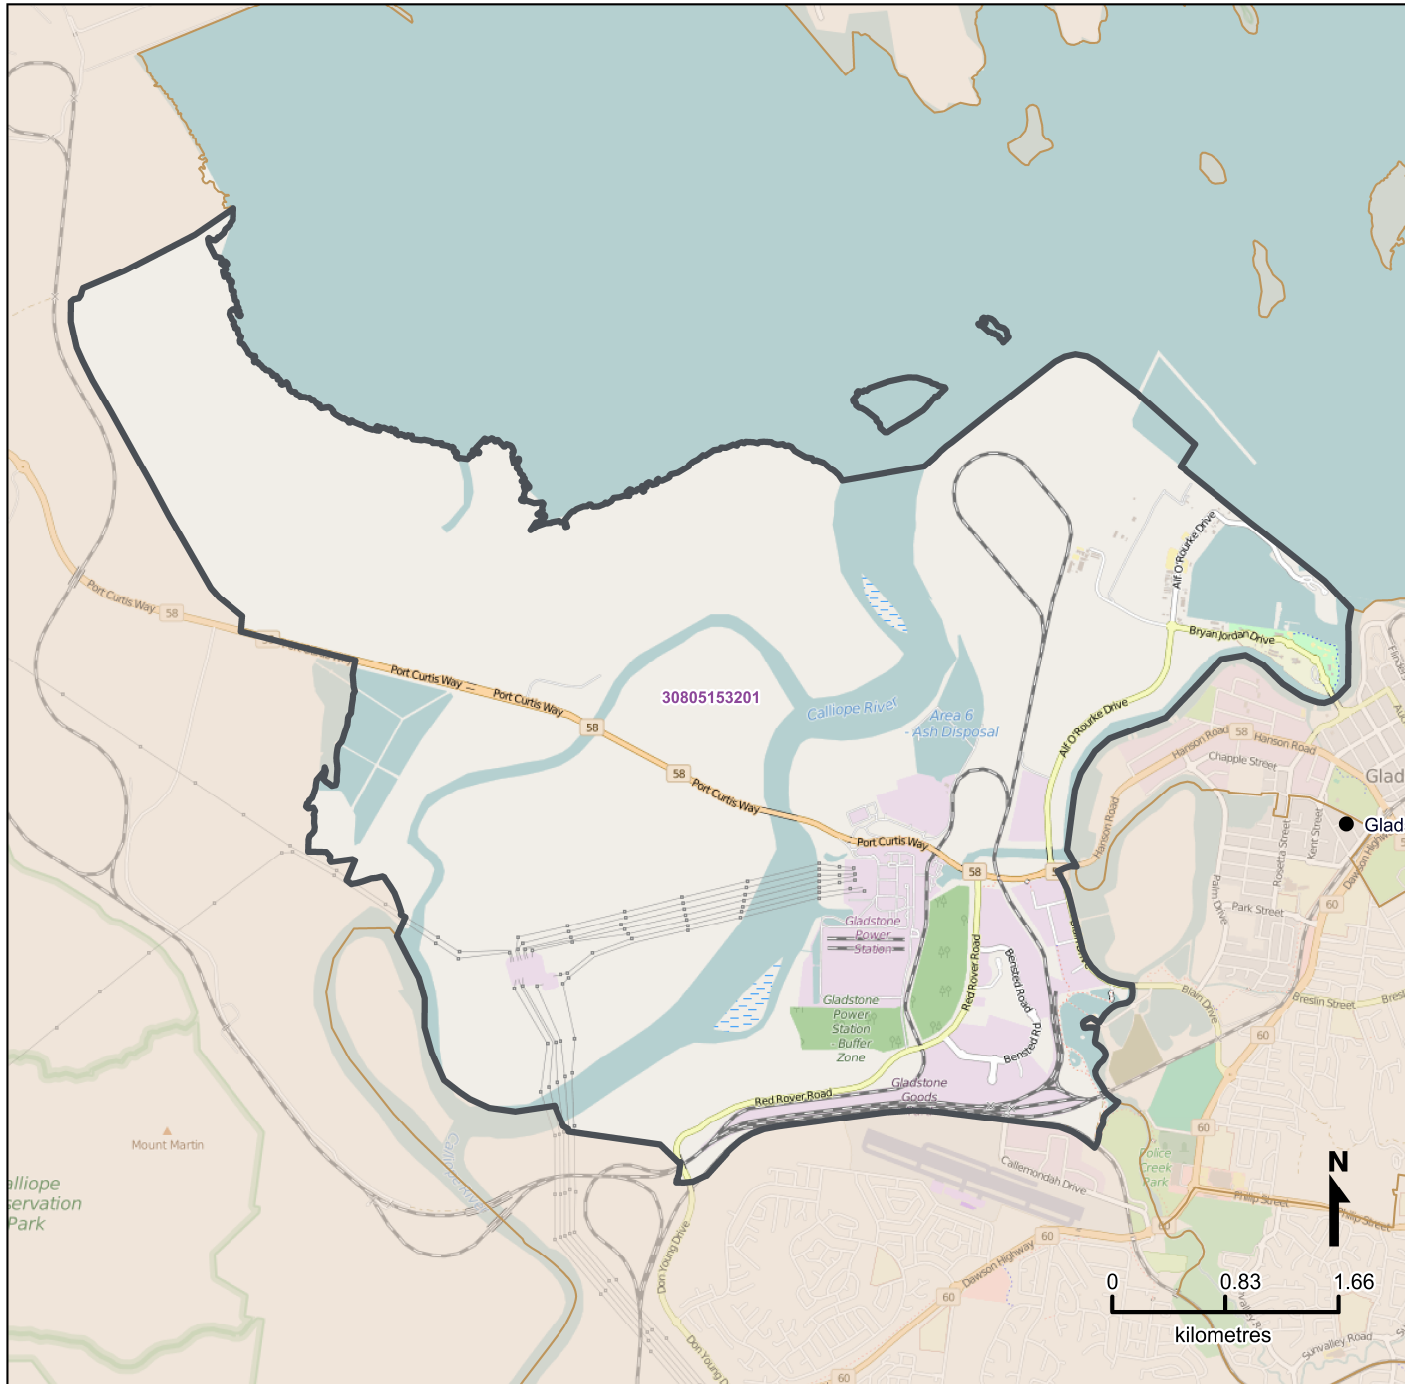

Queensland Statistical Areas, Level 1 (SA1), 2016 - SA1s within Callemondah SA2

LEGEND

- Selected SA2
- Component SA1s
- Neighbouring SA2s

Map features

- City/Town
- Park
- Main road
- Waterway
- Railway

Map produced by Queensland Government Statistician's Office, Queensland Treasury (<http://www.qgso.qld.gov.au/products/maps/>). Data sourced from ABS 1270.0.55.001

© OpenStreetMap contributors (<http://openstreetmap.org/>)

<http://creativecommons.org/licenses/by/4.0>

© The State of Queensland (Queensland Treasury) 2016