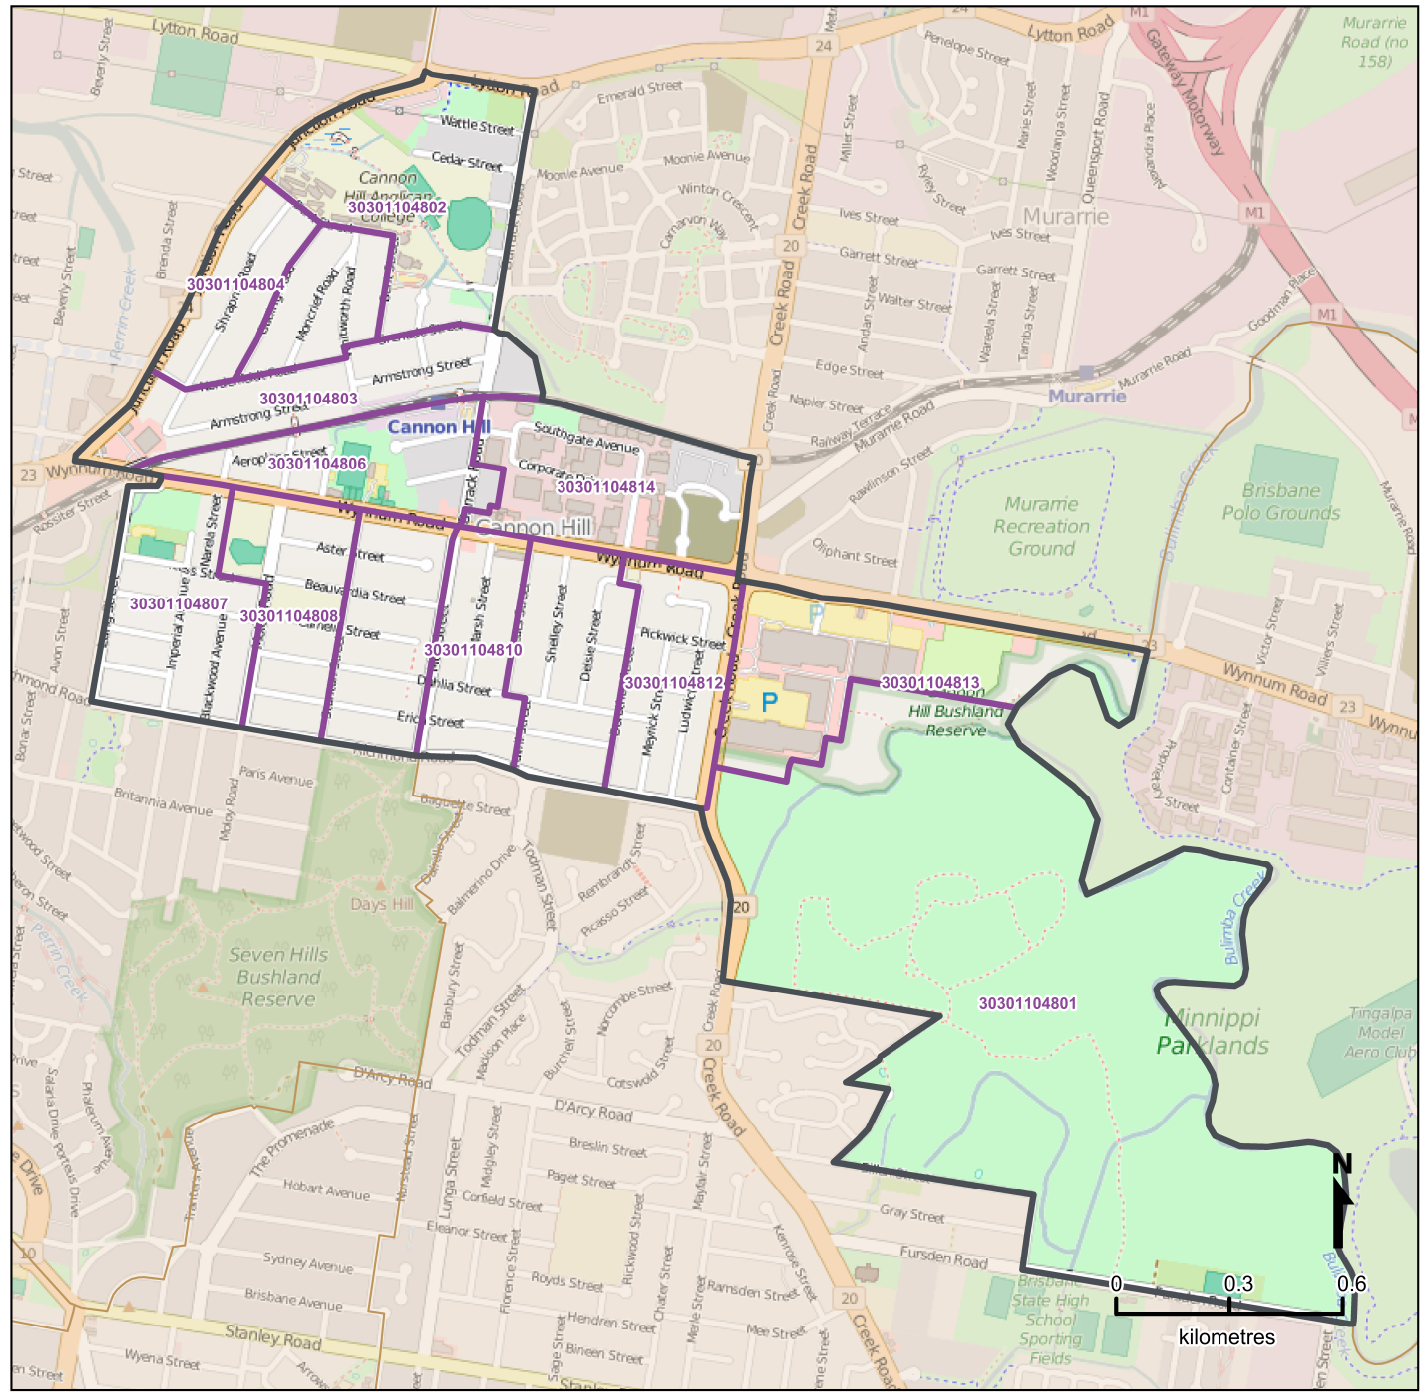

Queensland Statistical Areas, Level 1 (SA1), 2016 - SA1s within Cannon Hill SA2

LEGEND

- Selected SA2
- Component SA1s
- Neighbouring SA2s

Map features

- City/Town
- Park
- Main road
- Waterway
- Railway

Map produced by Queensland Government Statistician's Office, Queensland Treasury (<http://www.qgso.qld.gov.au/products/maps/>). Data sourced from ABS 1270.0.55.001

© OpenStreetMap contributors (<http://openstreetmap.org/>)
<http://creativecommons.org/licenses/by/4.0>
 © The State of Queensland (Queensland Treasury) 2016