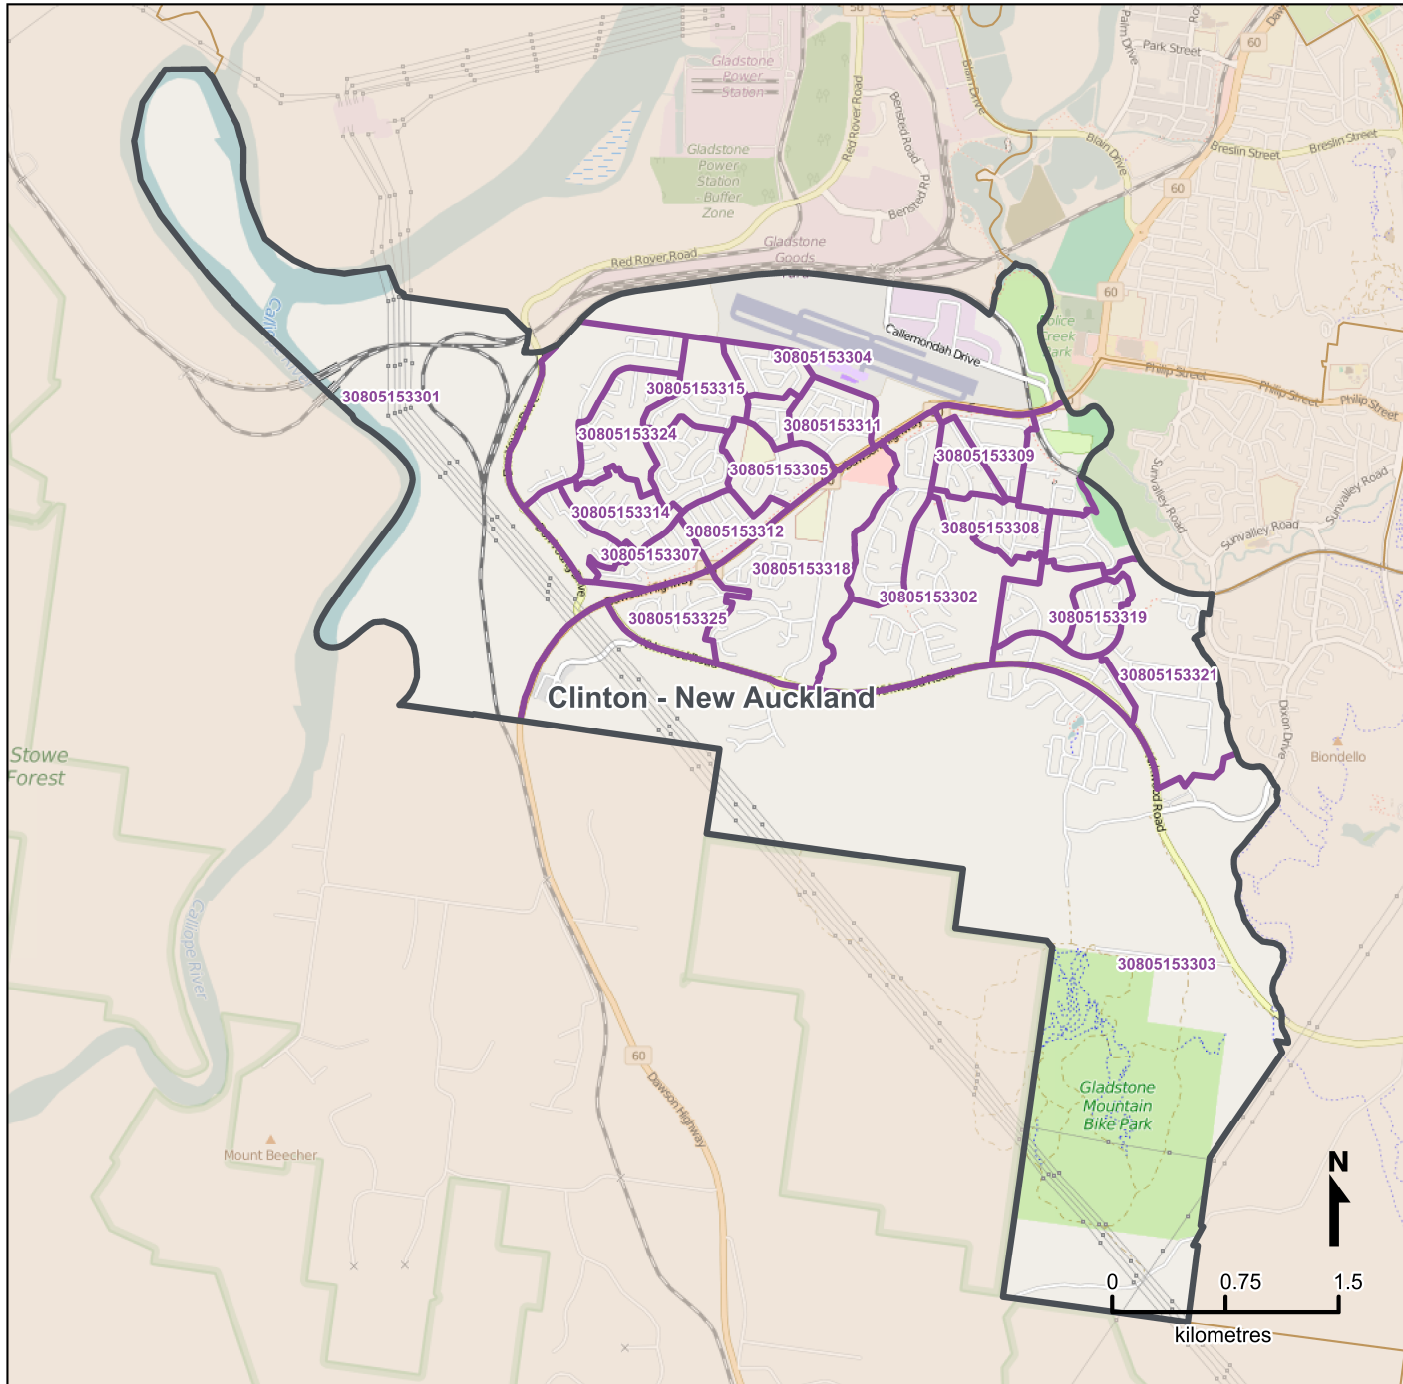

# Queensland Statistical Areas, Level 1 (SA1), 2016 - SA1s within Clinton - New Auckland SA2

**LEGEND**

- Selected SA2
- Component SA1s
- Neighbouring SA2s

**Map features**

- City/Town
- Park
- Main road
- Waterway
- Railway

Map produced by Queensland Government Statistician's Office, Queensland Treasury (<http://www.qgso.qld.gov.au/products/maps/>). Data sourced from ABS 1270.0.55.001

© OpenStreetMap contributors (<http://openstreetmap.org/>)