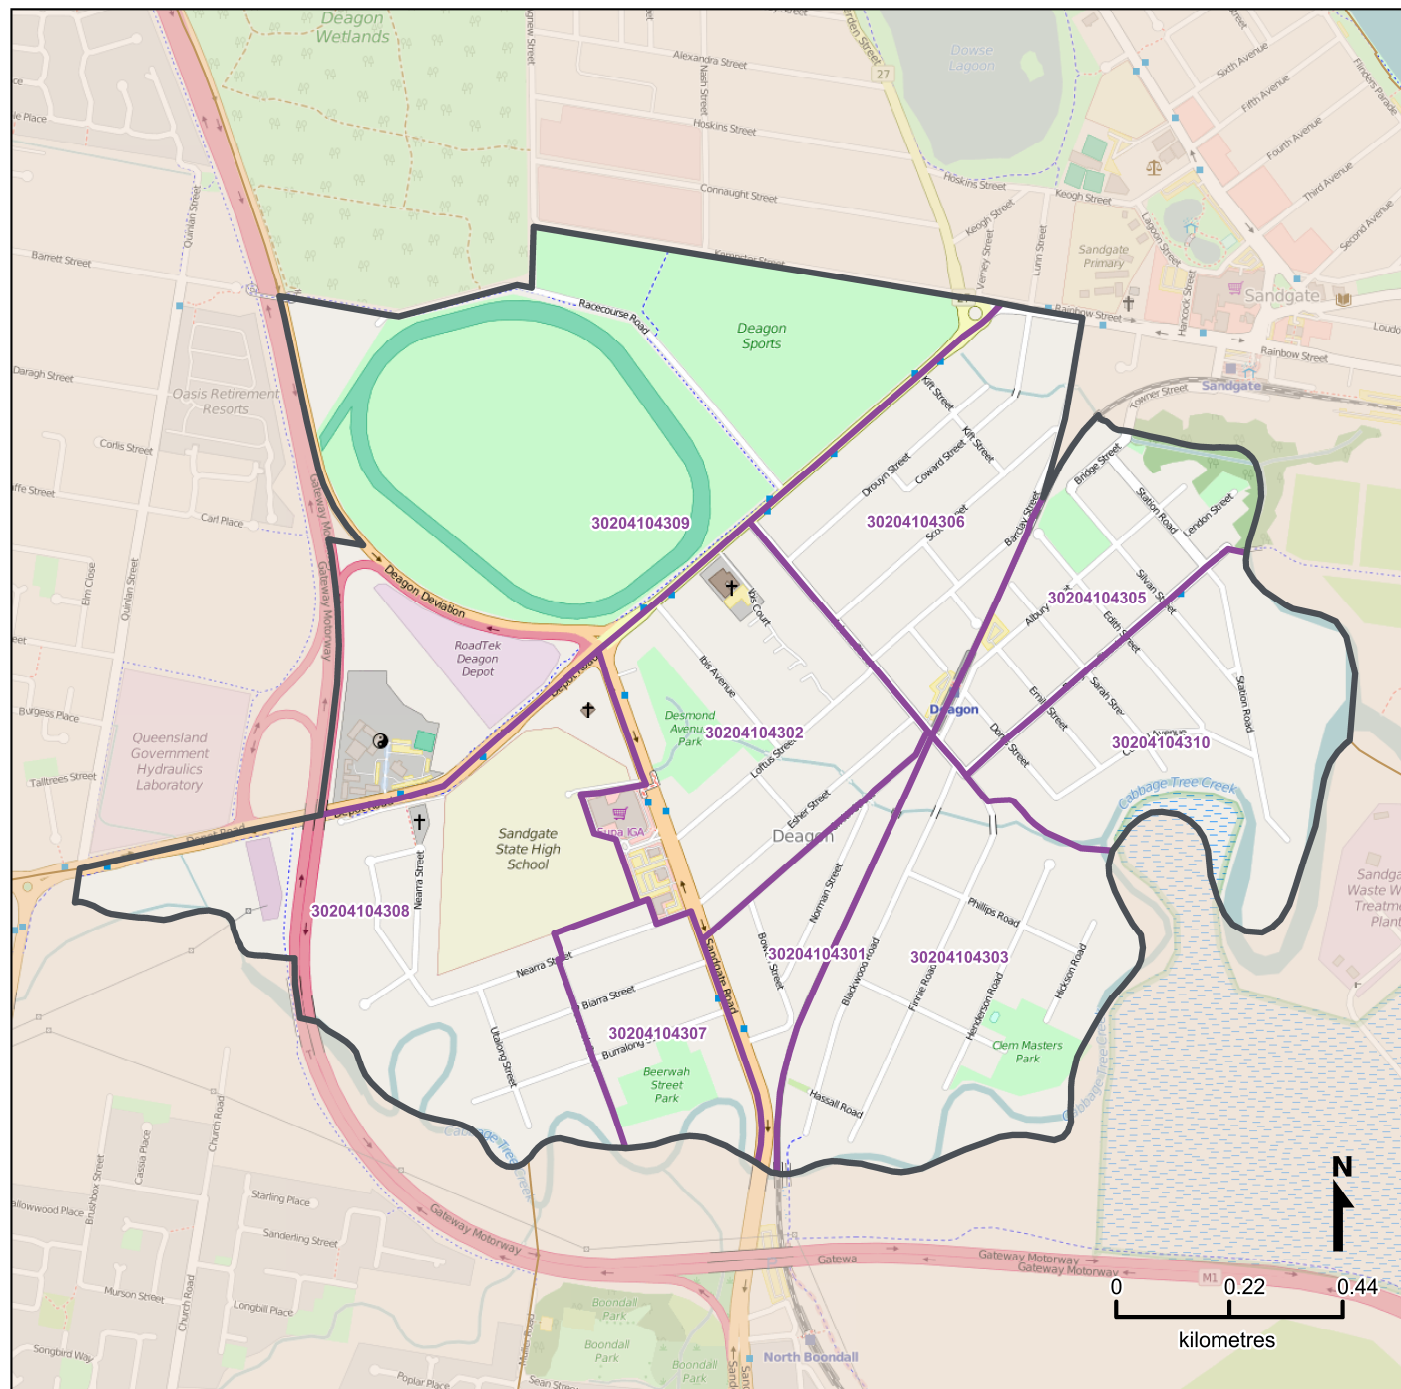

Queensland Statistical Areas, Level 1 (SA1), 2016 - SA1s within Deagon SA2

LEGEND

- Selected SA2
- Component SA1s
- Neighbouring SA2s

Map features

- City/Town
- Park
- Main road
- Waterway
- Railway

Map produced by Queensland Government Statistician's Office, Queensland Treasury (<http://www.qgso.qld.gov.au/products/maps/>). Data sourced from ABS 1270.0.55.001