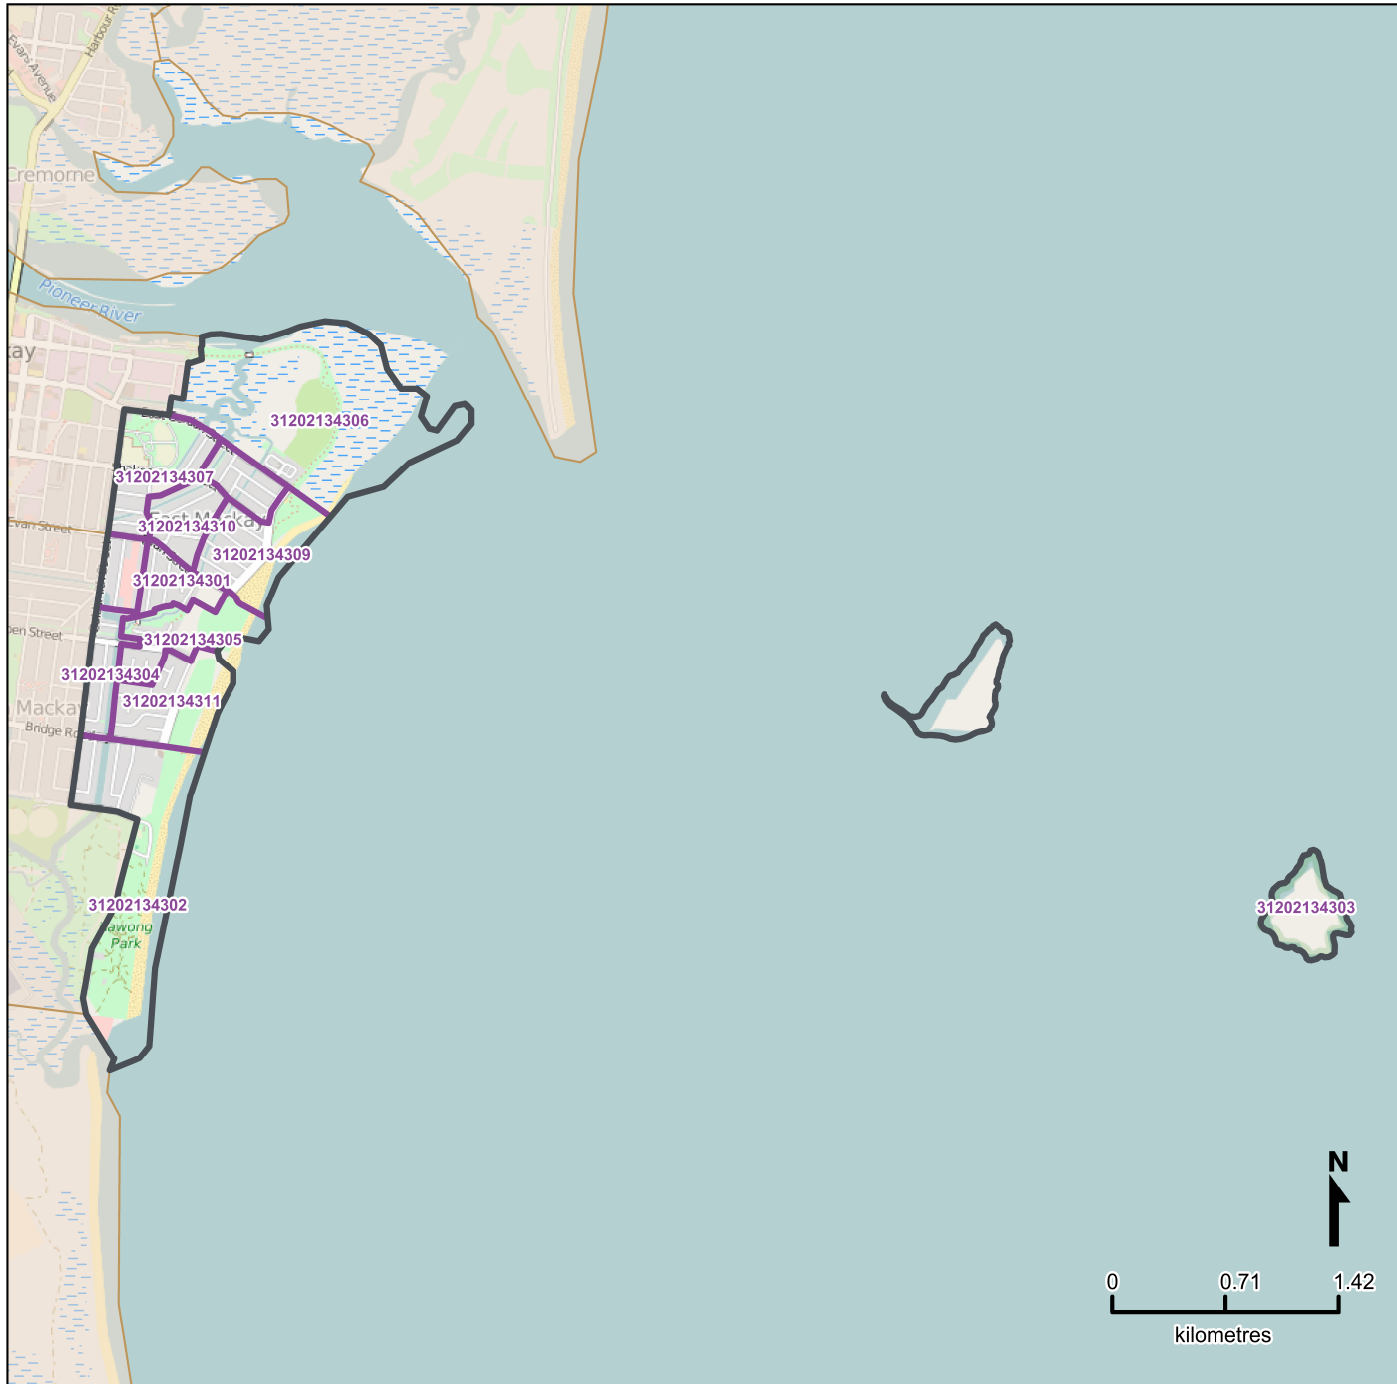

Queensland Statistical Areas, Level 1 (SA1), 2016 - SA1s within East Mackay SA2

LEGEND

- Selected SA2
- Component SA1s
- Neighbouring SA2s

Map features

- City/Town
- Park
- Main road
- Waterway
- Railway

Map produced by Queensland Government Statistician's Office, Queensland Treasury (<http://www.qgso.qld.gov.au/products/maps/>). Data sourced from ABS 1270.0.55.001

© OpenStreetMap contributors (<http://openstreetmap.org/>)

<http://creativecommons.org/licenses/by/4.0>

© The State of Queensland (Queensland Treasury) 2016