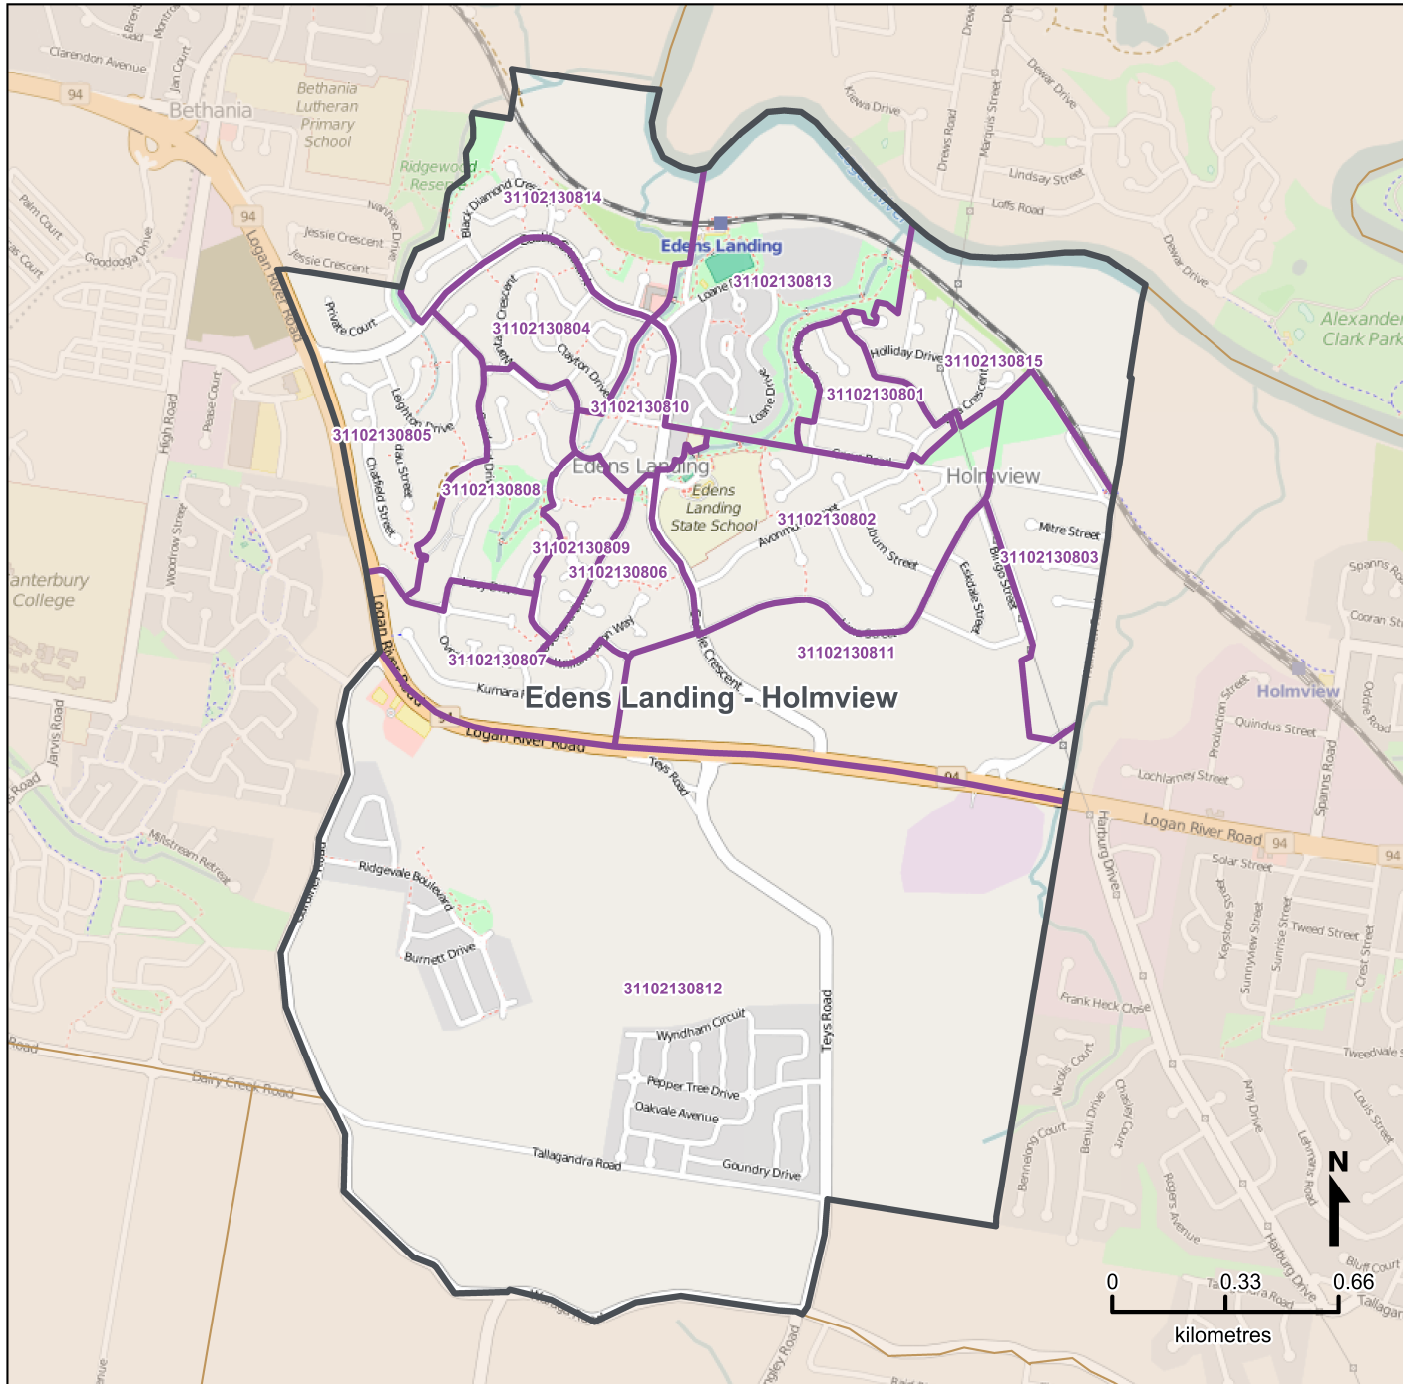

# Queensland Statistical Areas, Level 1 (SA1), 2016 - SA1s within Edens Landing - Holmview SA2

**LEGEND**

- Selected SA2
- Component SA1s
- Neighbouring SA2s

**Map features**

- City/Town
- Park
- Main road
- Waterway
- Railway

Map produced by Queensland Government Statistician's Office, Queensland Treasury (<http://www.qgso.qld.gov.au/products/maps/>). Data sourced from ABS 1270.0.55.001

© OpenStreetMap contributors (<http://openstreetmap.org/>)