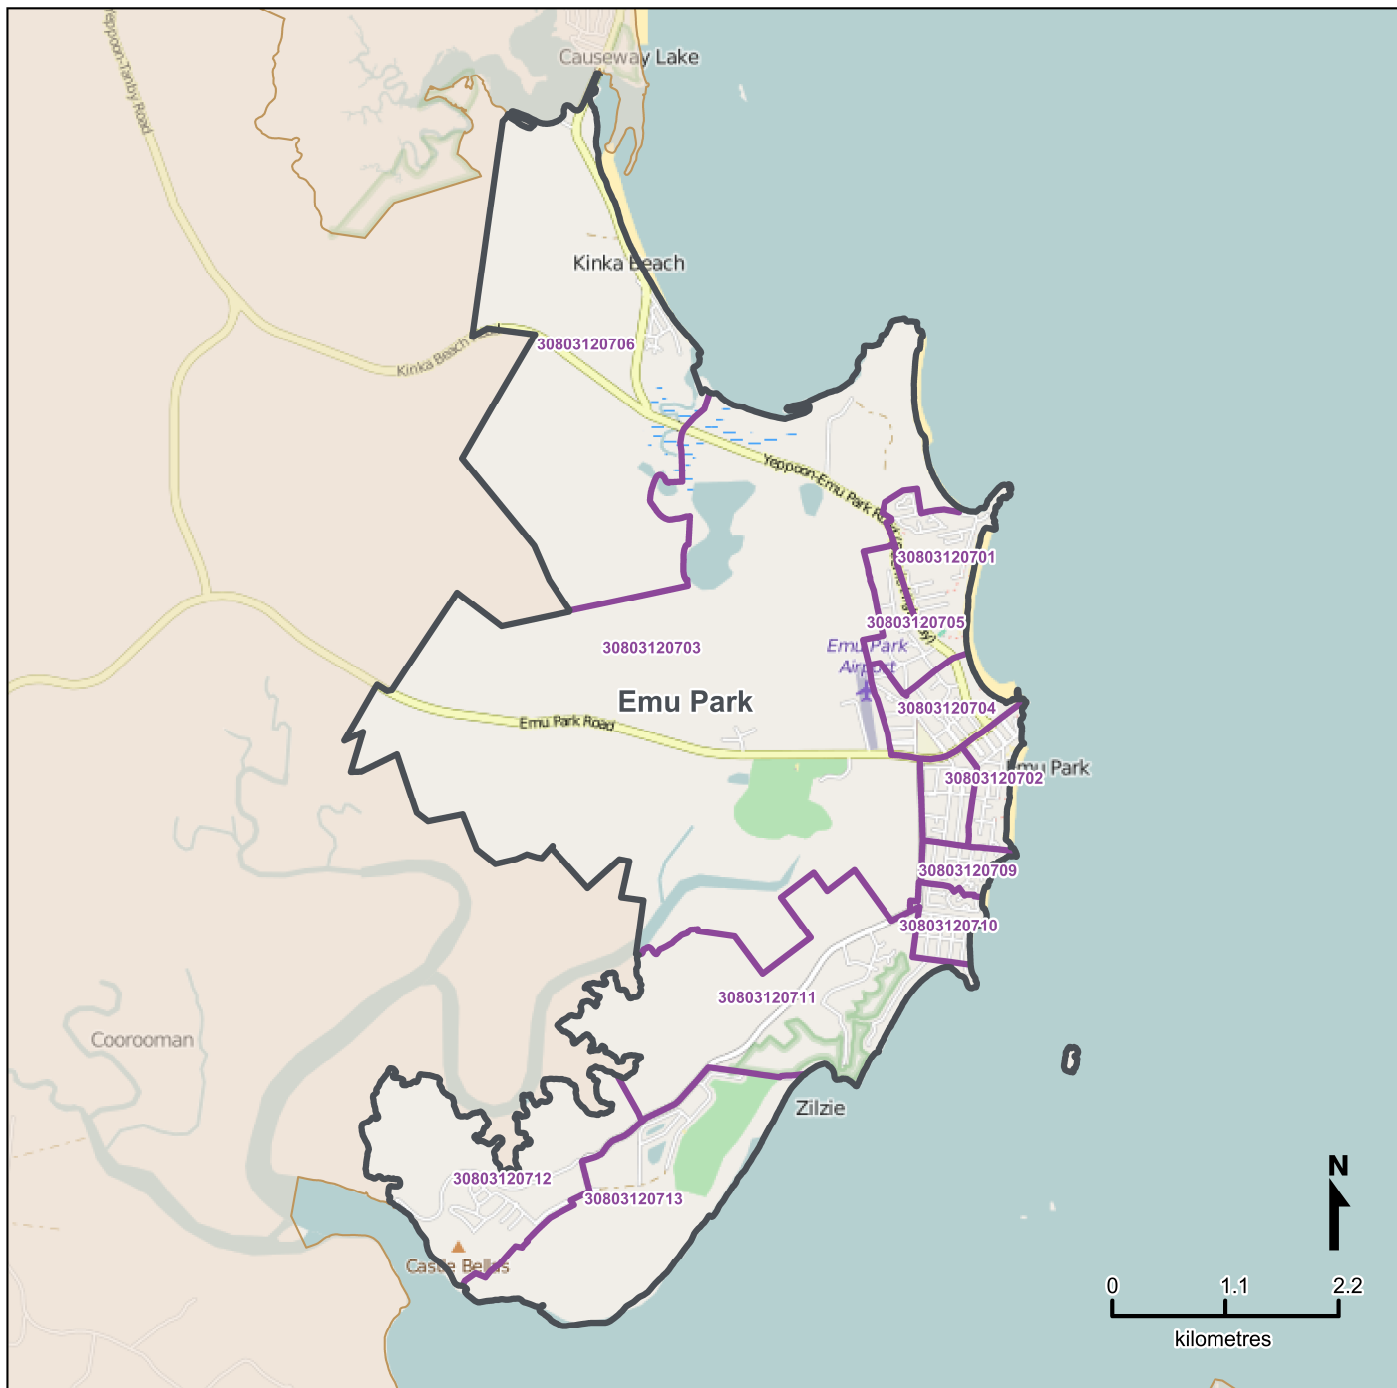

Queensland Statistical Areas, Level 1 (SA1), 2016 - SA1s within Emu Park SA2

LEGEND

- Selected SA2
- Component SA1s
- Neighbouring SA2s

Map features

- City/Town
- Park
- Main road
- Waterway
- Railway

Map produced by Queensland Government Statistician's Office, Queensland Treasury (<http://www.qgso.qld.gov.au/products/maps/>). Data sourced from ABS 1270.0.55.001

© OpenStreetMap contributors (<http://openstreetmap.org/>)

<http://creativecommons.org/licenses/by/4.0>

© The State of Queensland (Queensland Treasury) 2016