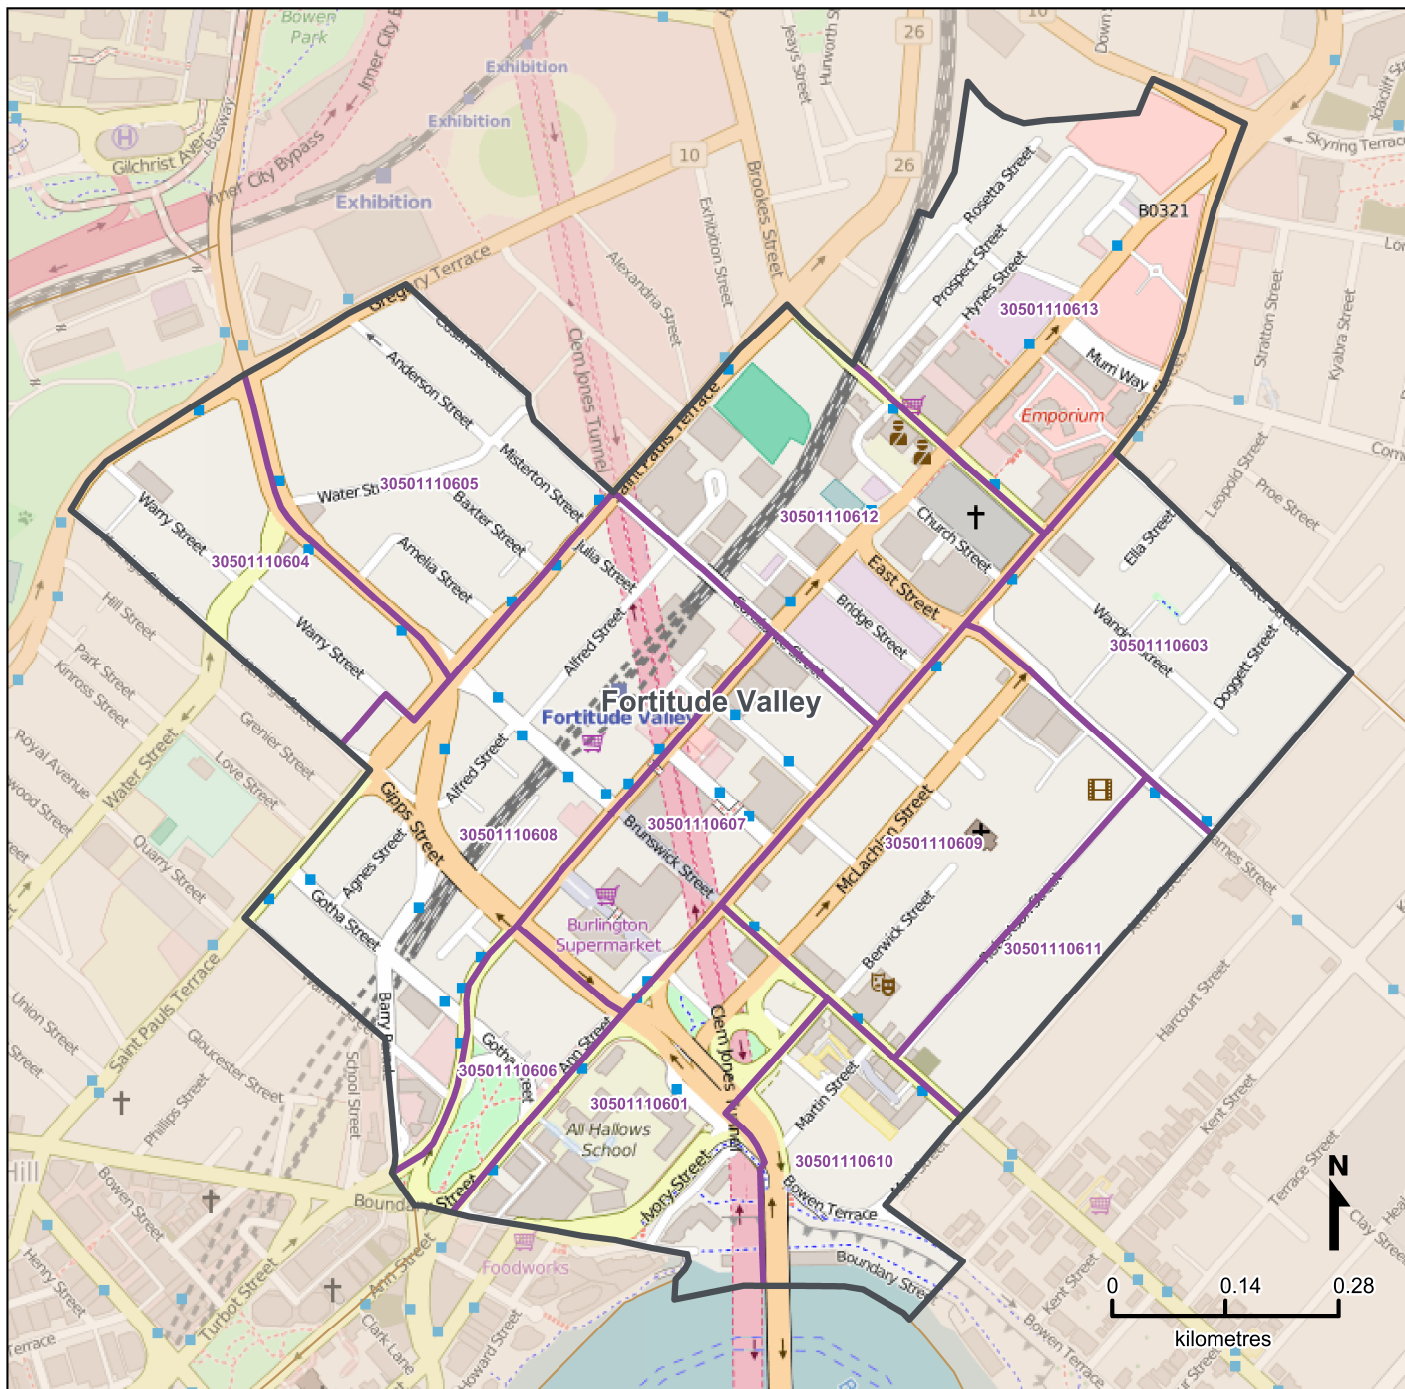

Queensland Statistical Areas, Level 1 (SA1), 2016 - SA1s within Fortitude Valley SA2

LEGEND

- Selected SA2
- Component SA1s
- Neighbouring SA2s

Map features

- City/Town
- Park
- Main road
- Waterway
- Railway

Map produced by Queensland Government Statistician's Office, Queensland Treasury (<http://www.qgso.qld.gov.au/products/maps/>). Data sourced from ABS 1270.0.55.001

© OpenStreetMap contributors (<http://openstreetmap.org/>)