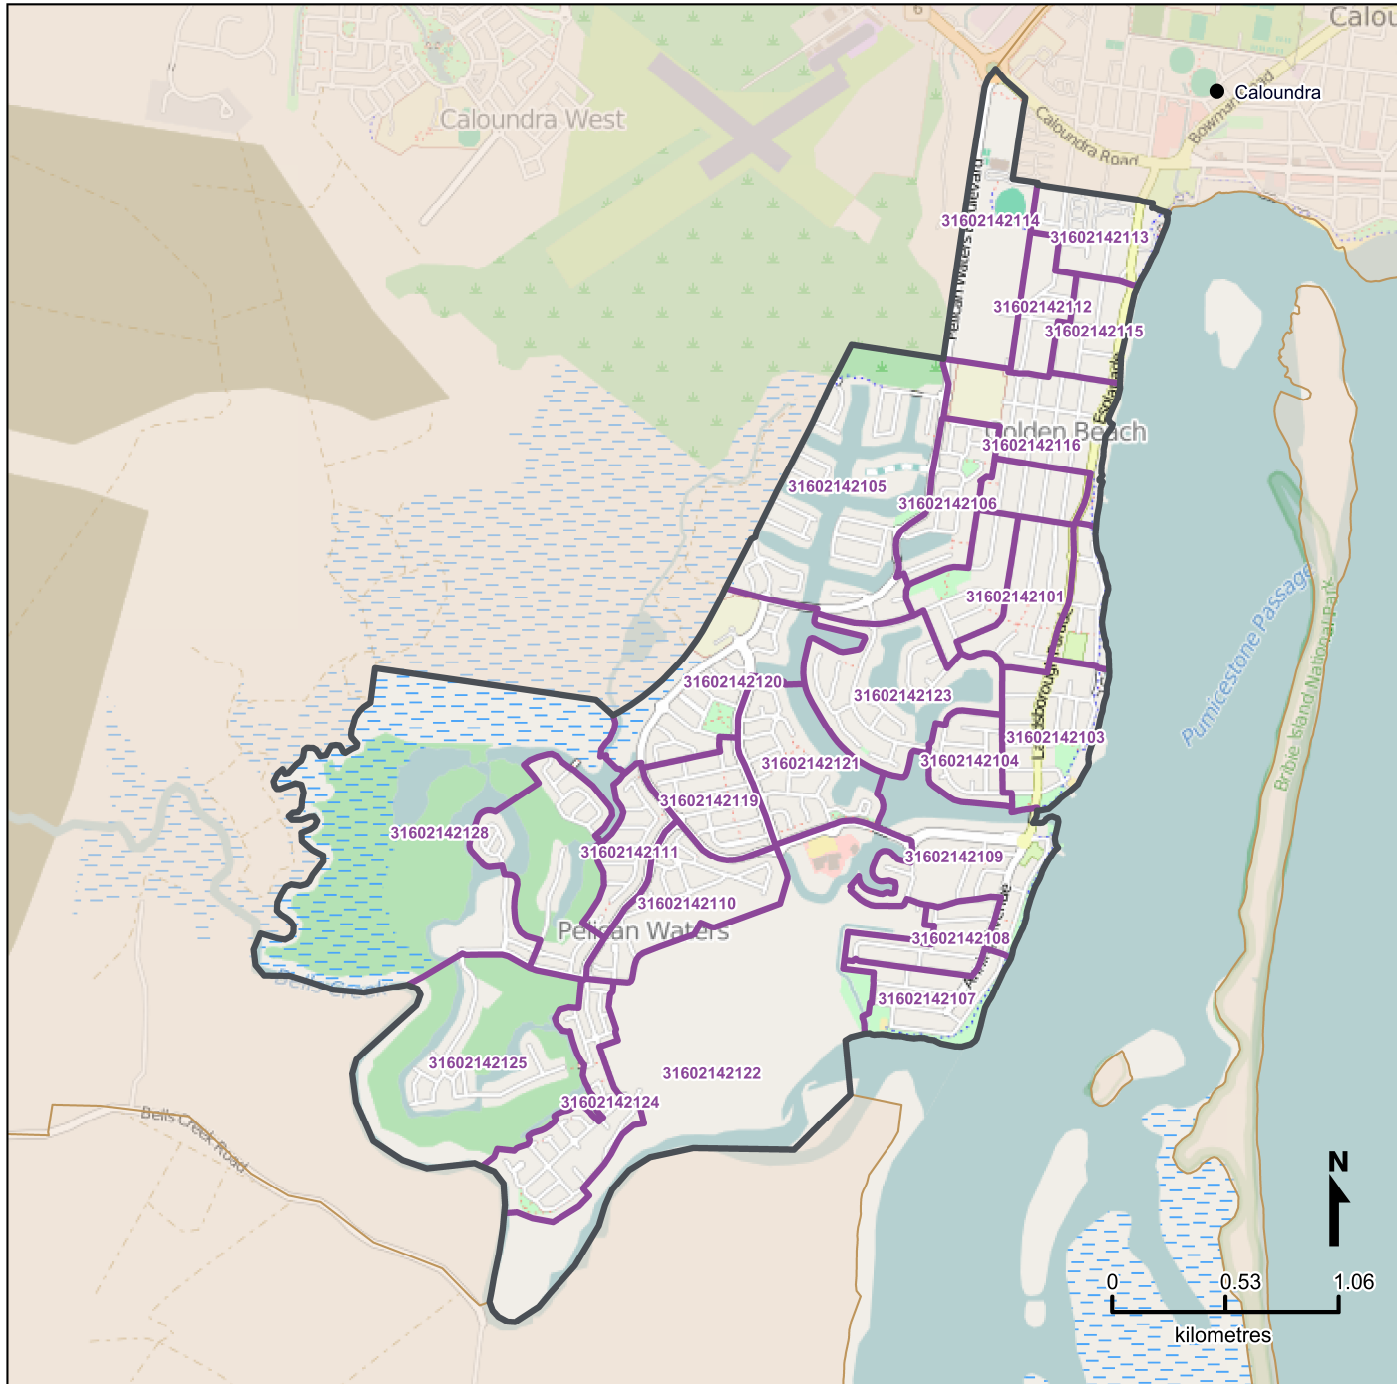

Queensland Statistical Areas, Level 1 (SA1), 2016 - SA1s within Golden Beach - Pelican Waters SA2

LEGEND

-  Selected SA2
-  Component SA1s
-  Neighbouring SA2s

Map features

-  City/Town
-  Park
-  Main road
-  Waterway
-  Railway

Map produced by Queensland Government Statistician's Office, Queensland Treasury (<http://www.qgso.qld.gov.au/products/maps/>). Data sourced from ABS 1270.0.55.001

© OpenStreetMap contributors (<http://openstreetmap.org/>)