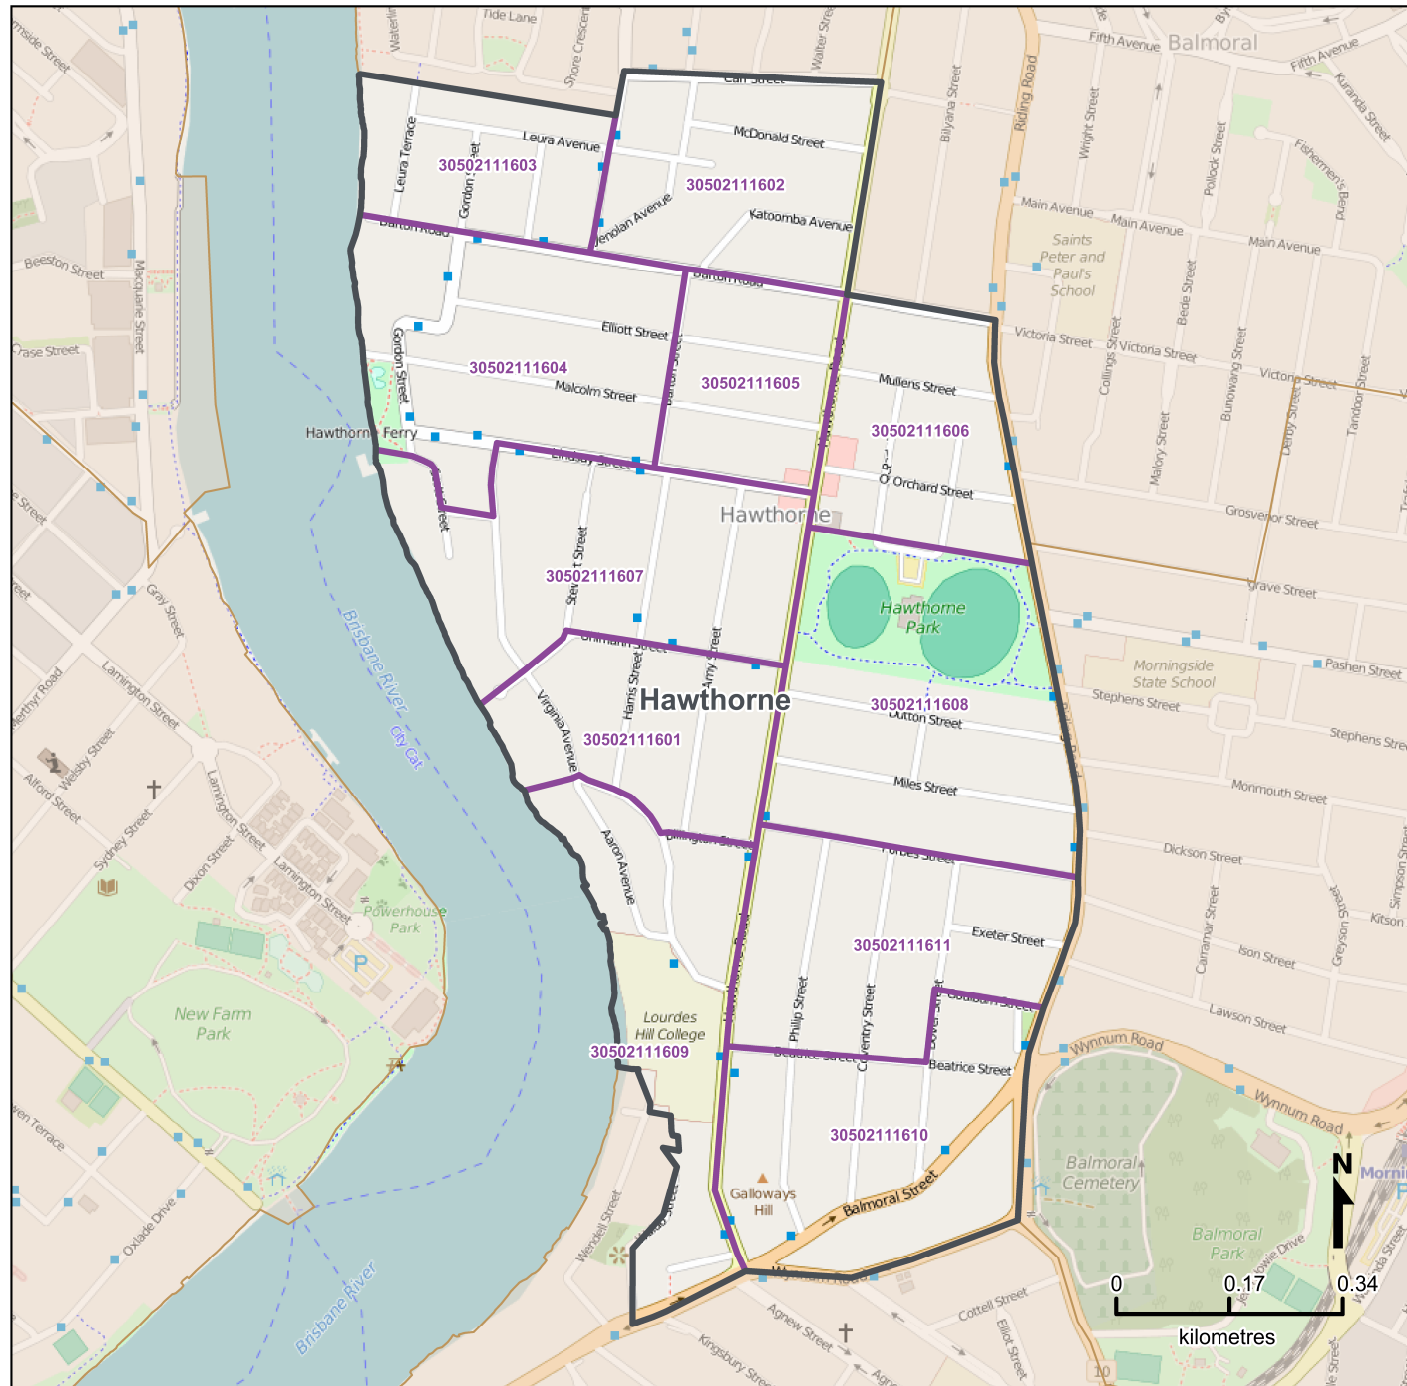

Queensland Statistical Areas, Level 1 (SA1), 2016 - SA1s within Hawthorne SA2

LEGEND

- Selected SA2
- Component SA1s
- Neighbouring SA2s

Map features

- City/Town
- Park
- Waterway
- Main road
- Railway

Map produced by Queensland Government Statistician's Office, Queensland Treasury (<http://www.qgso.qld.gov.au/products/maps/>). Data sourced from ABS 1270.0.55.001

© OpenStreetMap contributors (<http://openstreetmap.org/>)

<http://creativecommons.org/licenses/by/4.0>

© The State of Queensland (Queensland Treasury) 2016