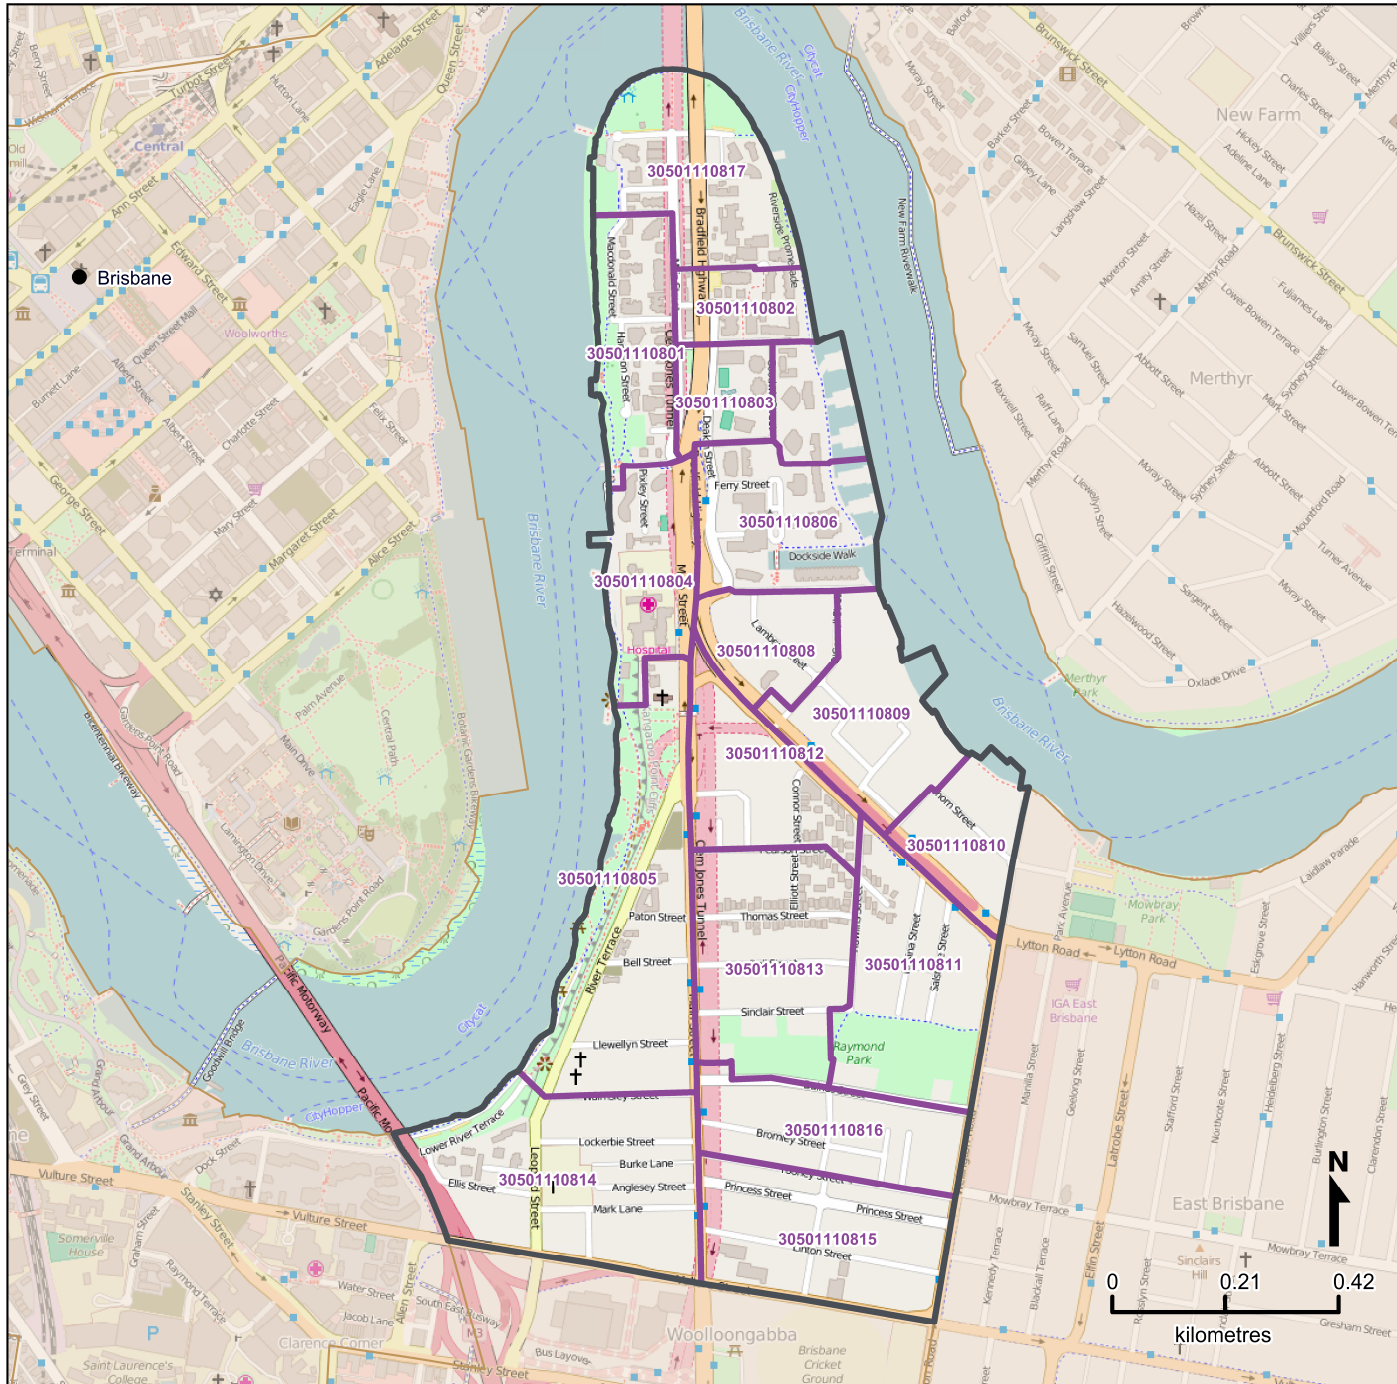

Queensland Statistical Areas, Level 1 (SA1), 2016 - SA1s within Kangaroo Point SA2

LEGEND

- Selected SA2
- Component SA1s
- Neighbouring SA2s

Map features

- City/Town
- Park
- Main road
- Waterway
- Railway

Map produced by Queensland Government Statistician's Office, Queensland Treasury (<http://www.qgso.qld.gov.au/products/maps/>). Data sourced from ABS 1270.0.55.001

© OpenStreetMap contributors (<http://openstreetmap.org/>)