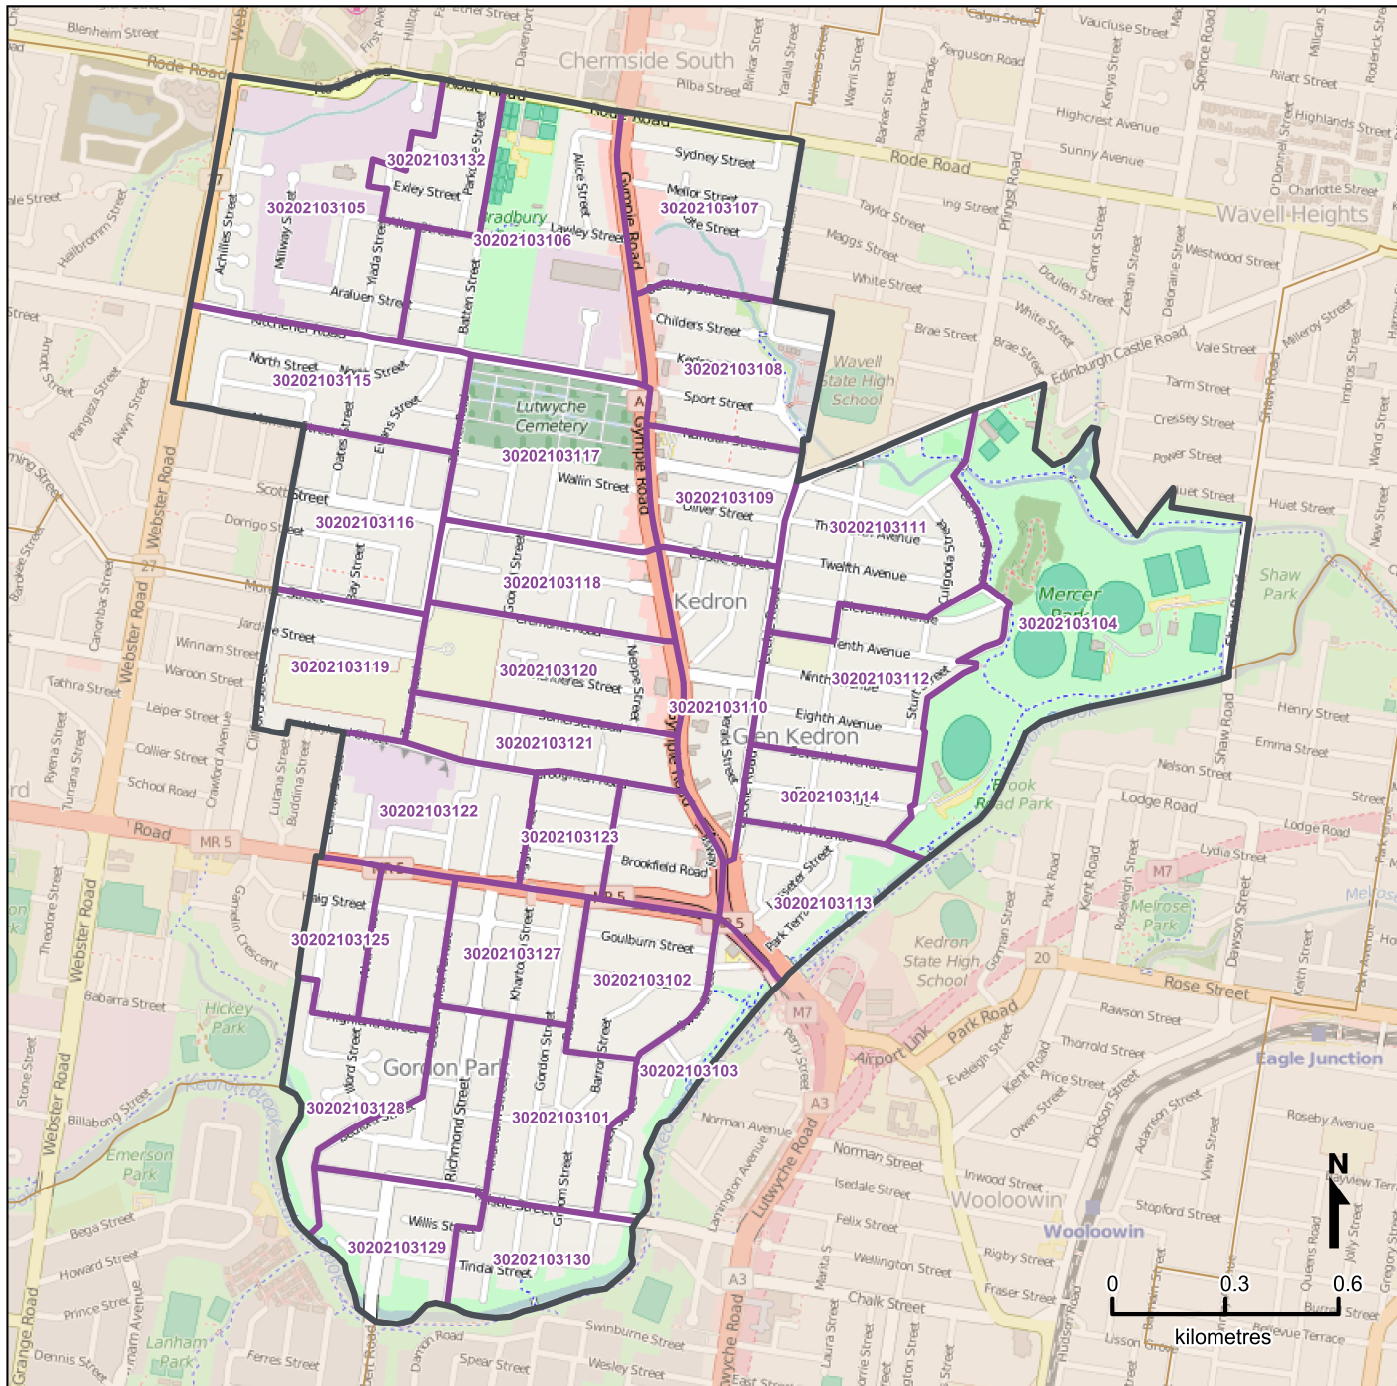

Queensland Statistical Areas, Level 1 (SA1), 2016 - SA1s within Kedron - Gordon Park SA2

LEGEND

- Selected SA2
- Component SA1s
- Neighbouring SA2s

Map features

- City/Town
- Park
- Main road
- Waterway
- Railway

Map produced by Queensland Government Statistician's Office, Queensland Treasury (<http://www.qgso.qld.gov.au/products/maps/>). Data sourced from ABS 1270.0.55.001

© OpenStreetMap contributors (<http://openstreetmap.org/>)