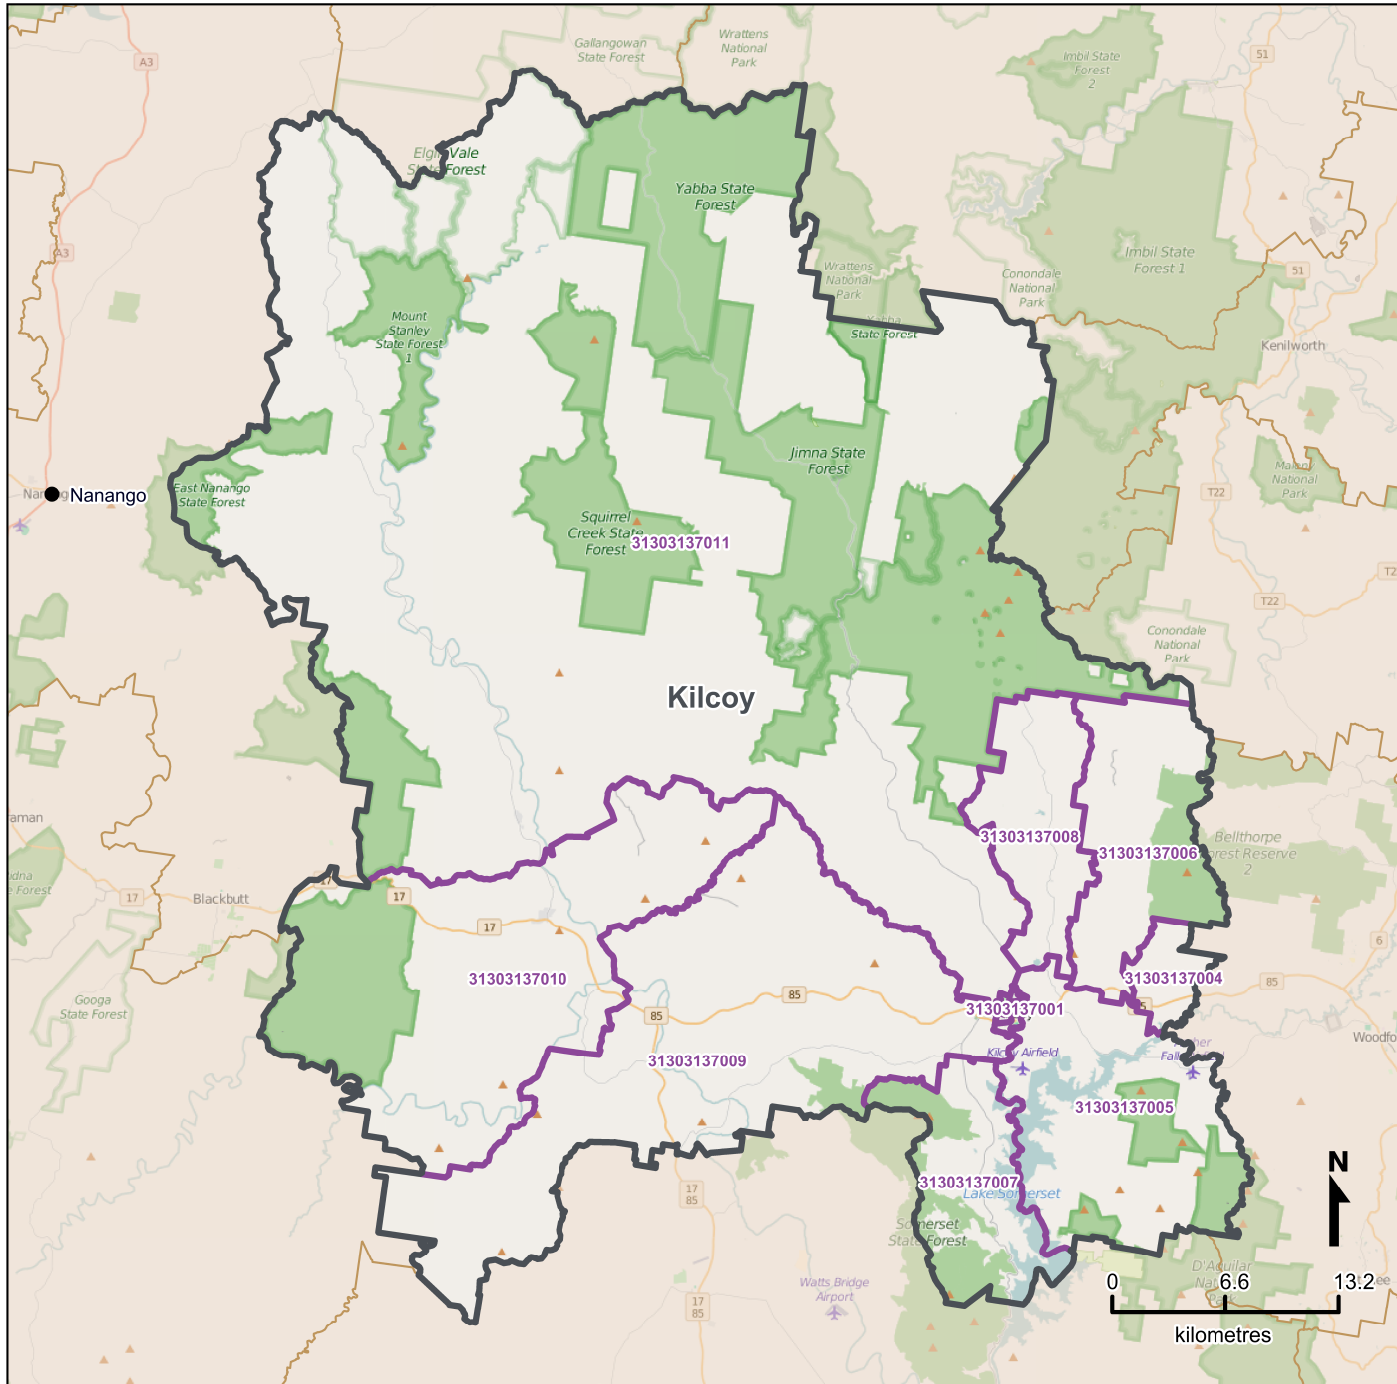

Queensland Statistical Areas, Level 1 (SA1), 2016 - SA1s within Kilcoy SA2

LEGEND

- Selected SA2
- Component SA1s
- Neighbouring SA2s

Map features

- City/Town
- Park
- Main road
- Waterway
- Railway

Map produced by Queensland Government Statistician's Office, Queensland Treasury (<http://www.qgso.qld.gov.au/products/maps/>). Data sourced from ABS 1270.0.55.001

© OpenStreetMap contributors (<http://openstreetmap.org/>)

<http://creativecommons.org/licenses/by/4.0>

© The State of Queensland (Queensland Treasury) 2016