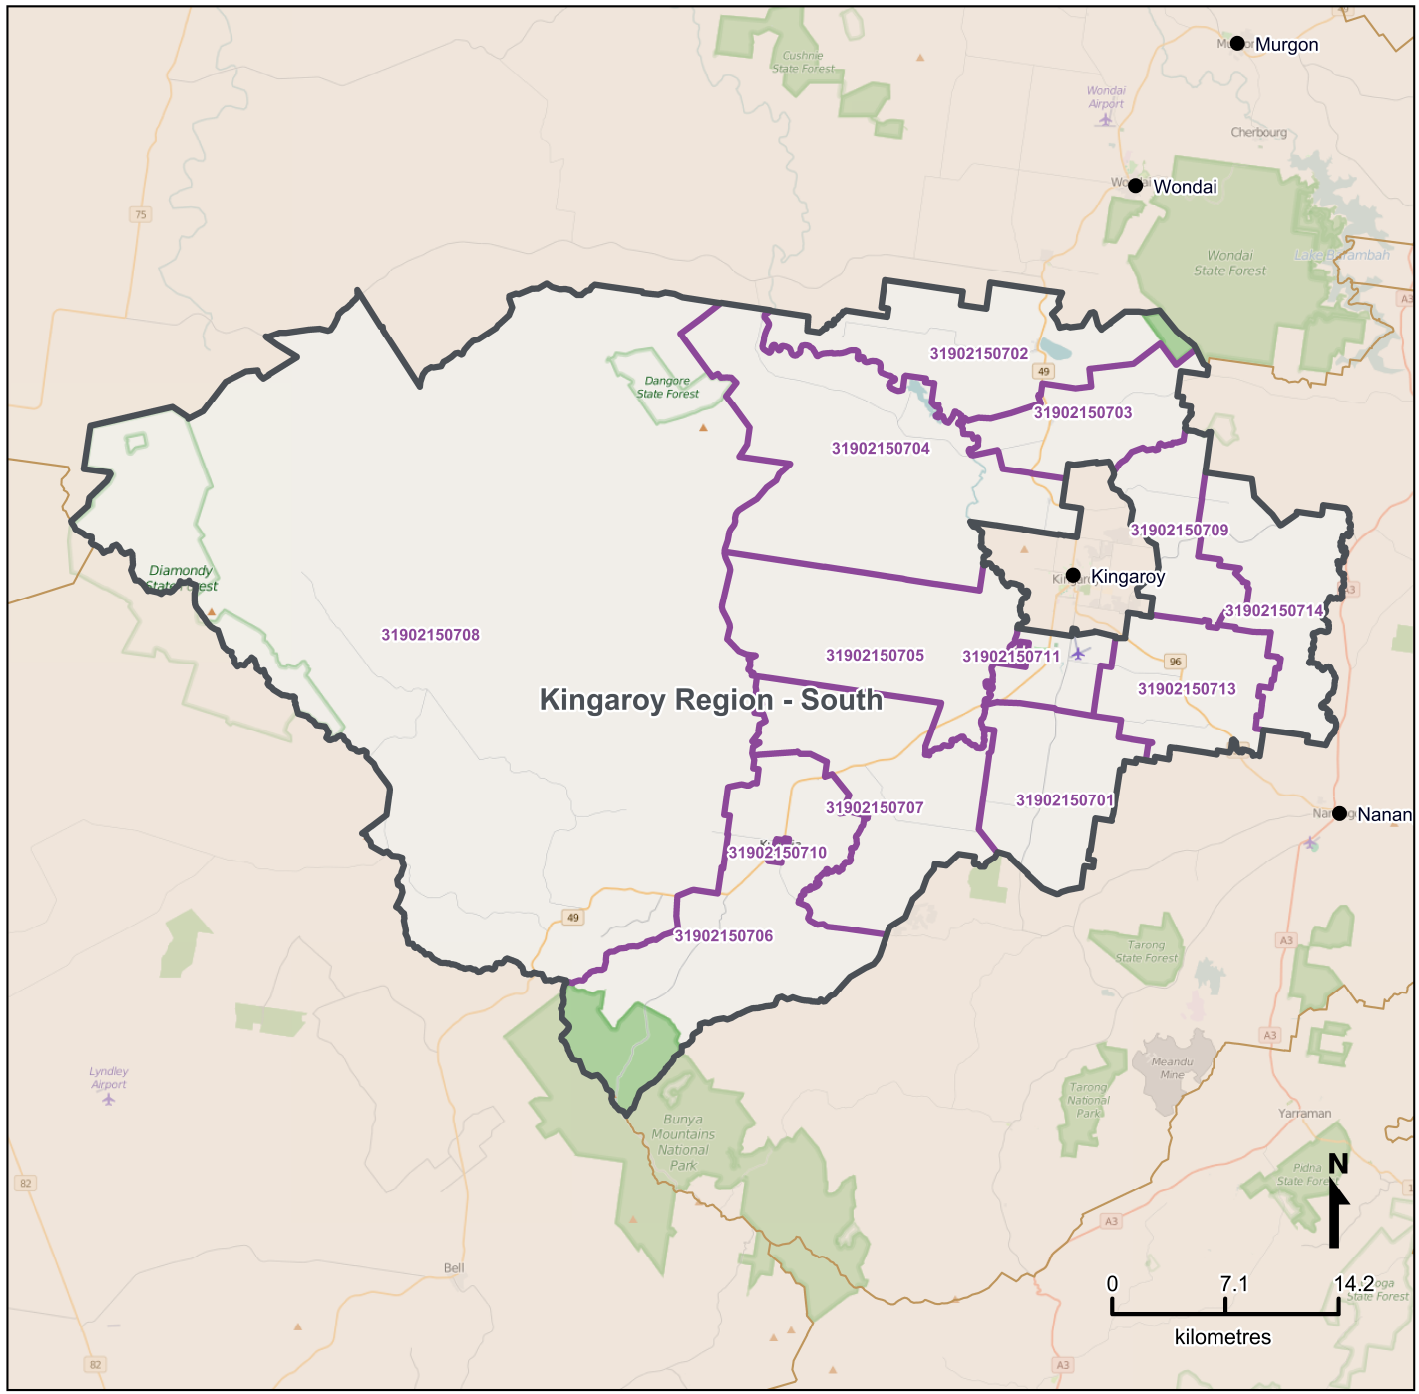

Queensland Statistical Areas, Level 1 (SA1), 2016 - SA1s within Kingaroy Region - South SA2

LEGEND

- Selected SA2
- Component SA1s
- Neighbouring SA2s

Map features

- City/Town
- Park
- Main road
- Waterway
- Railway

Map produced by Queensland Government Statistician's Office, Queensland Treasury (<http://www.qgso.qld.gov.au/products/maps/>). Data sourced from ABS 1270.0.55.001

© OpenStreetMap contributors (<http://openstreetmap.org/>)