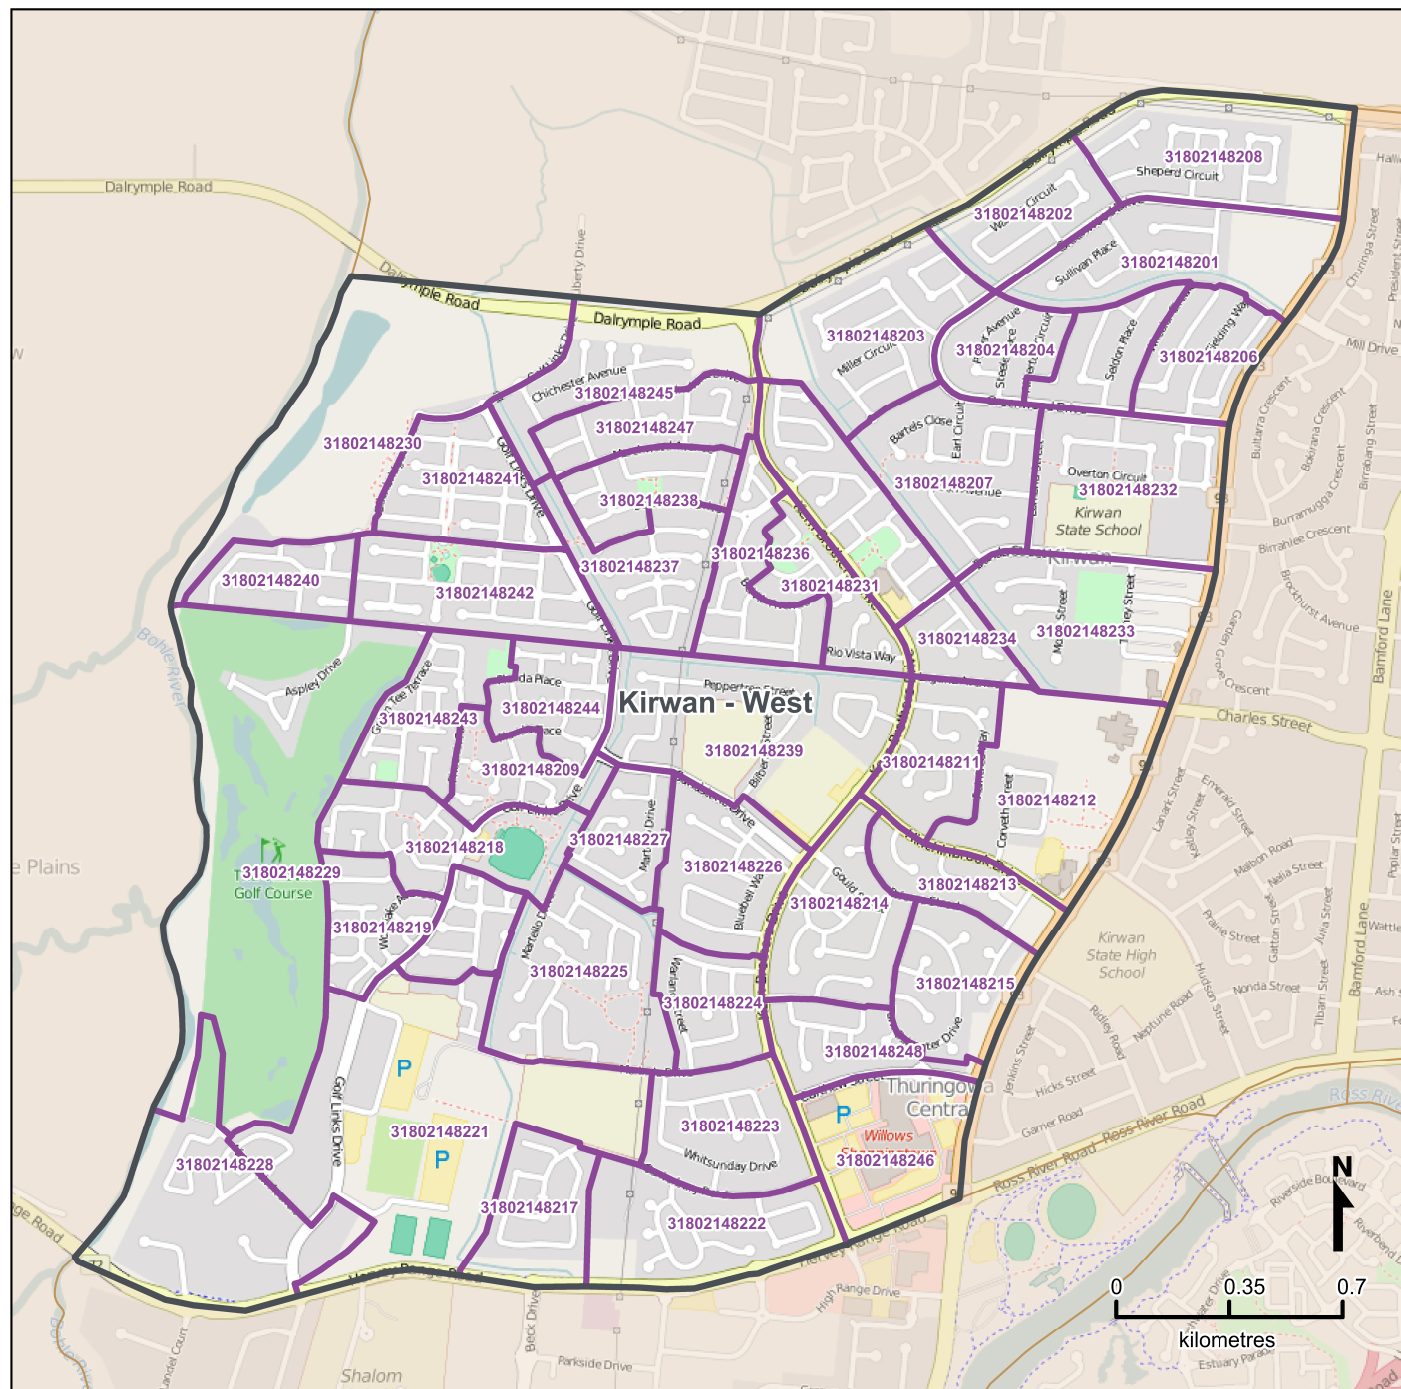

Queensland Statistical Areas, Level 1 (SA1), 2016 - SA1s within Kirwan - West SA2

LEGEND

- Selected SA2
- Component SA1s
- Neighbouring SA2s

Map features

- City/Town
- Park
- Main road
- Waterway
- Railway

Map produced by Queensland Government Statistician's Office, Queensland Treasury (<http://www.qgso.qld.gov.au/products/maps/>). Data sourced from ABS 1270.0.55.001

© OpenStreetMap contributors (<http://openstreetmap.org/>)
<http://creativecommons.org/licenses/by/4.0>
 © The State of Queensland (Queensland Treasury) 2016