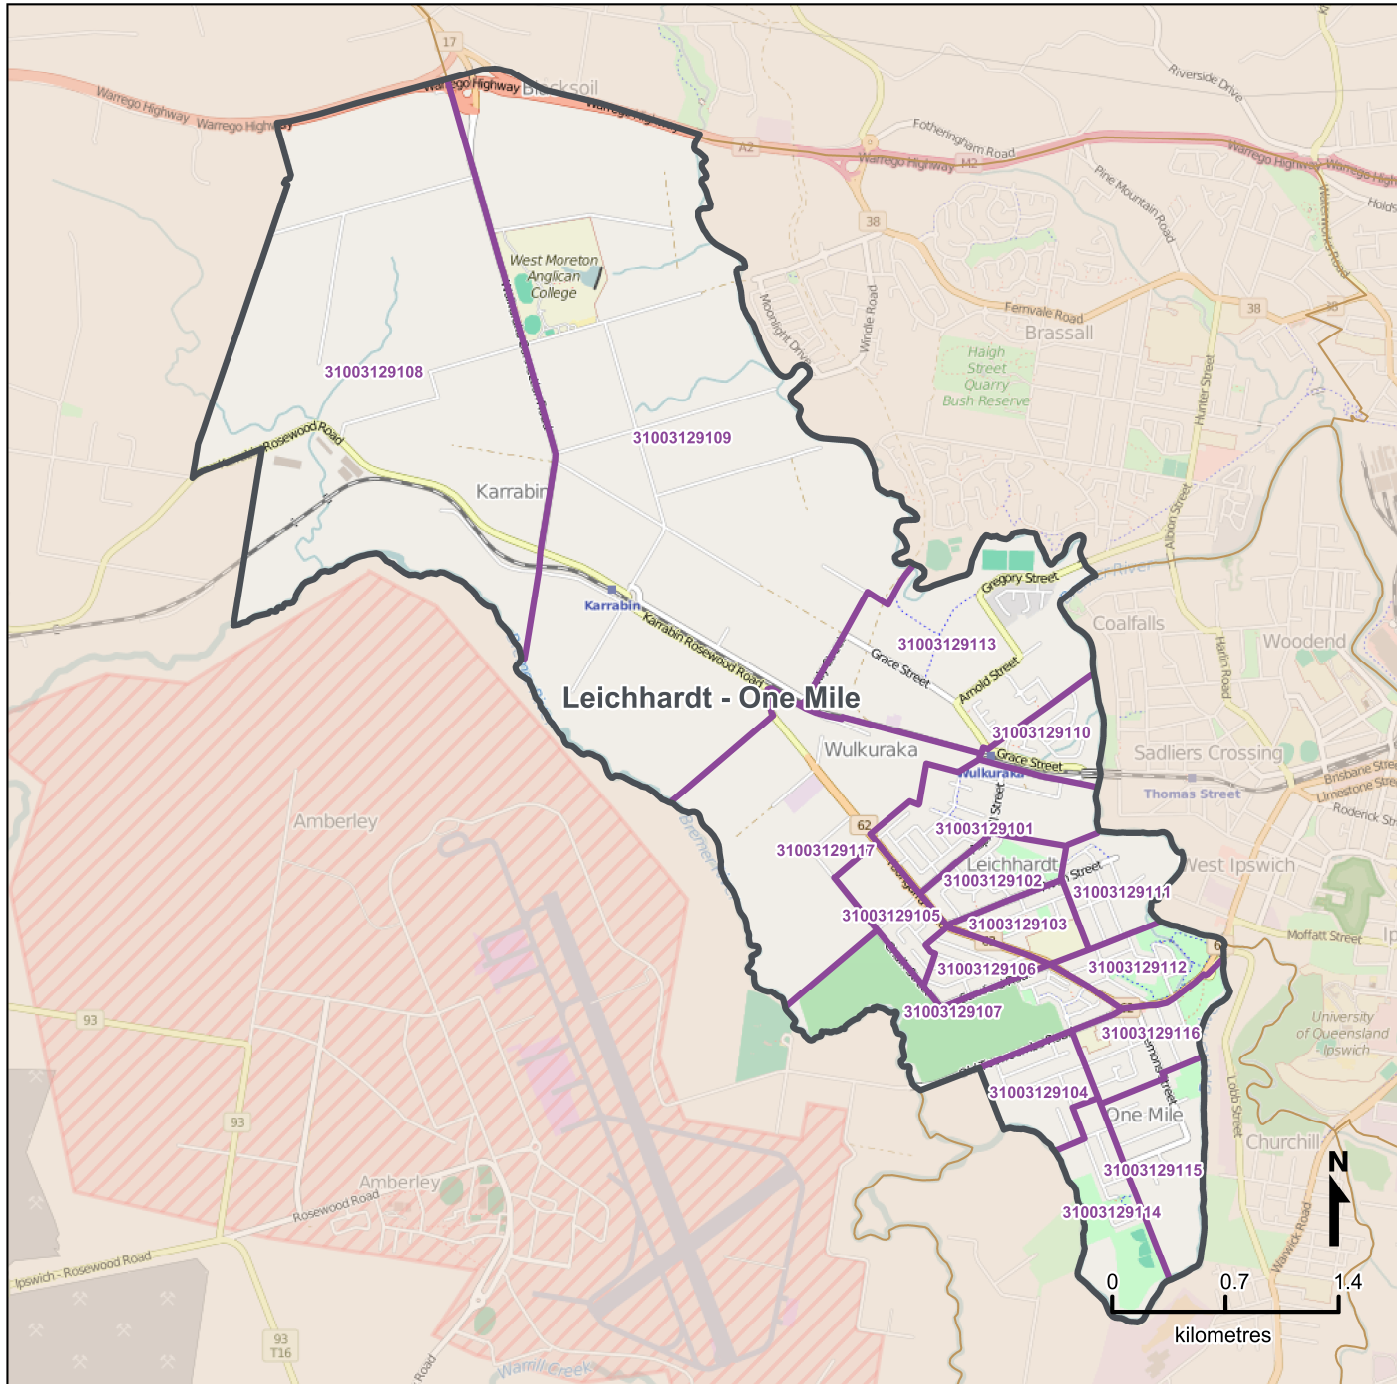

Queensland Statistical Areas, Level 1 (SA1), 2016 - SA1s within Leichhardt - One Mile SA2

Map produced by Queensland Government Statistician's Office, Queensland Treasury (<http://www.qgso.qld.gov.au/products/maps/>). Data sourced from ABS 1270.0.55.001

© OpenStreetMap contributors (<http://openstreetmap.org/>)

<http://creativecommons.org/licenses/by/4.0>

© The State of Queensland (Queensland Treasury) 2016