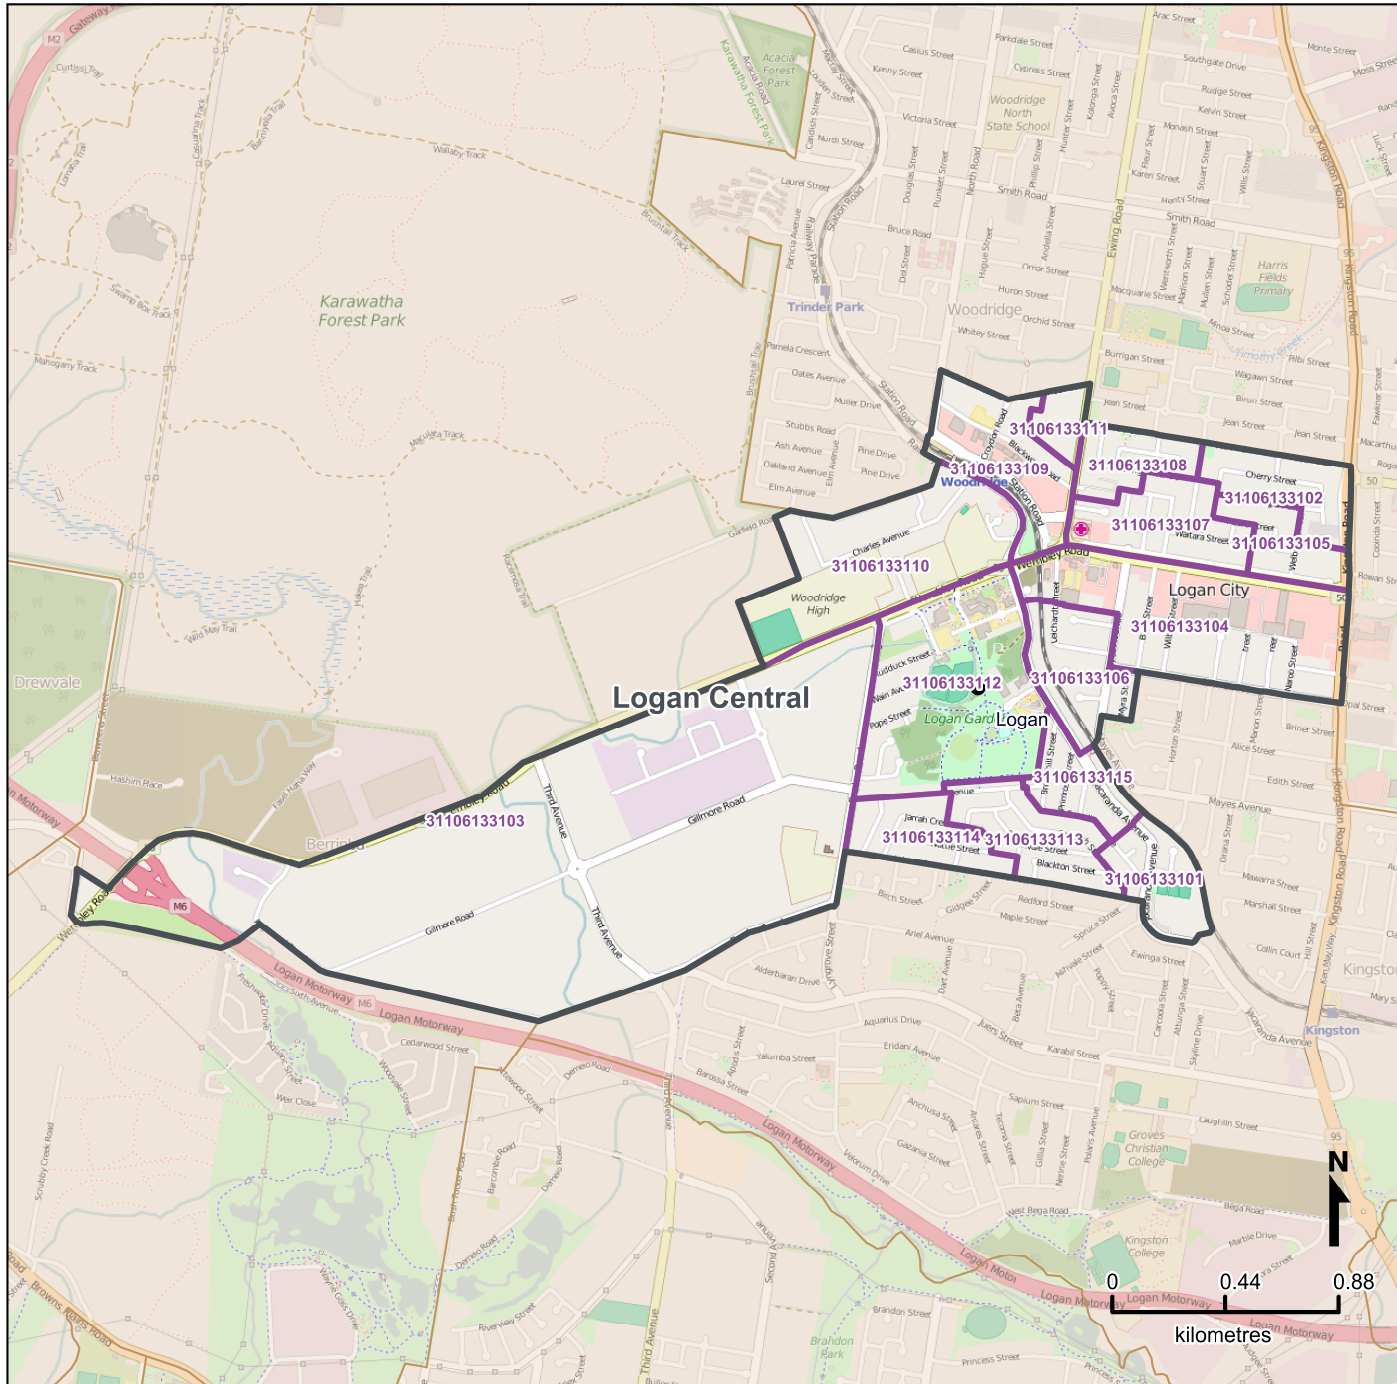

# Queensland Statistical Areas, Level 1 (SA1), 2016 - SA1s within Logan Central SA2

**LEGEND**

- Selected SA2
- Component SA1s
- Neighbouring SA2s

**Map features**

- City/Town
- Park
- Main road
- Waterway
- Railway

Map produced by Queensland Government Statistician's Office, Queensland Treasury (<http://www.qgso.qld.gov.au/products/maps/>). Data sourced from ABS 1270.0.55.001

© OpenStreetMap contributors (<http://openstreetmap.org/>)