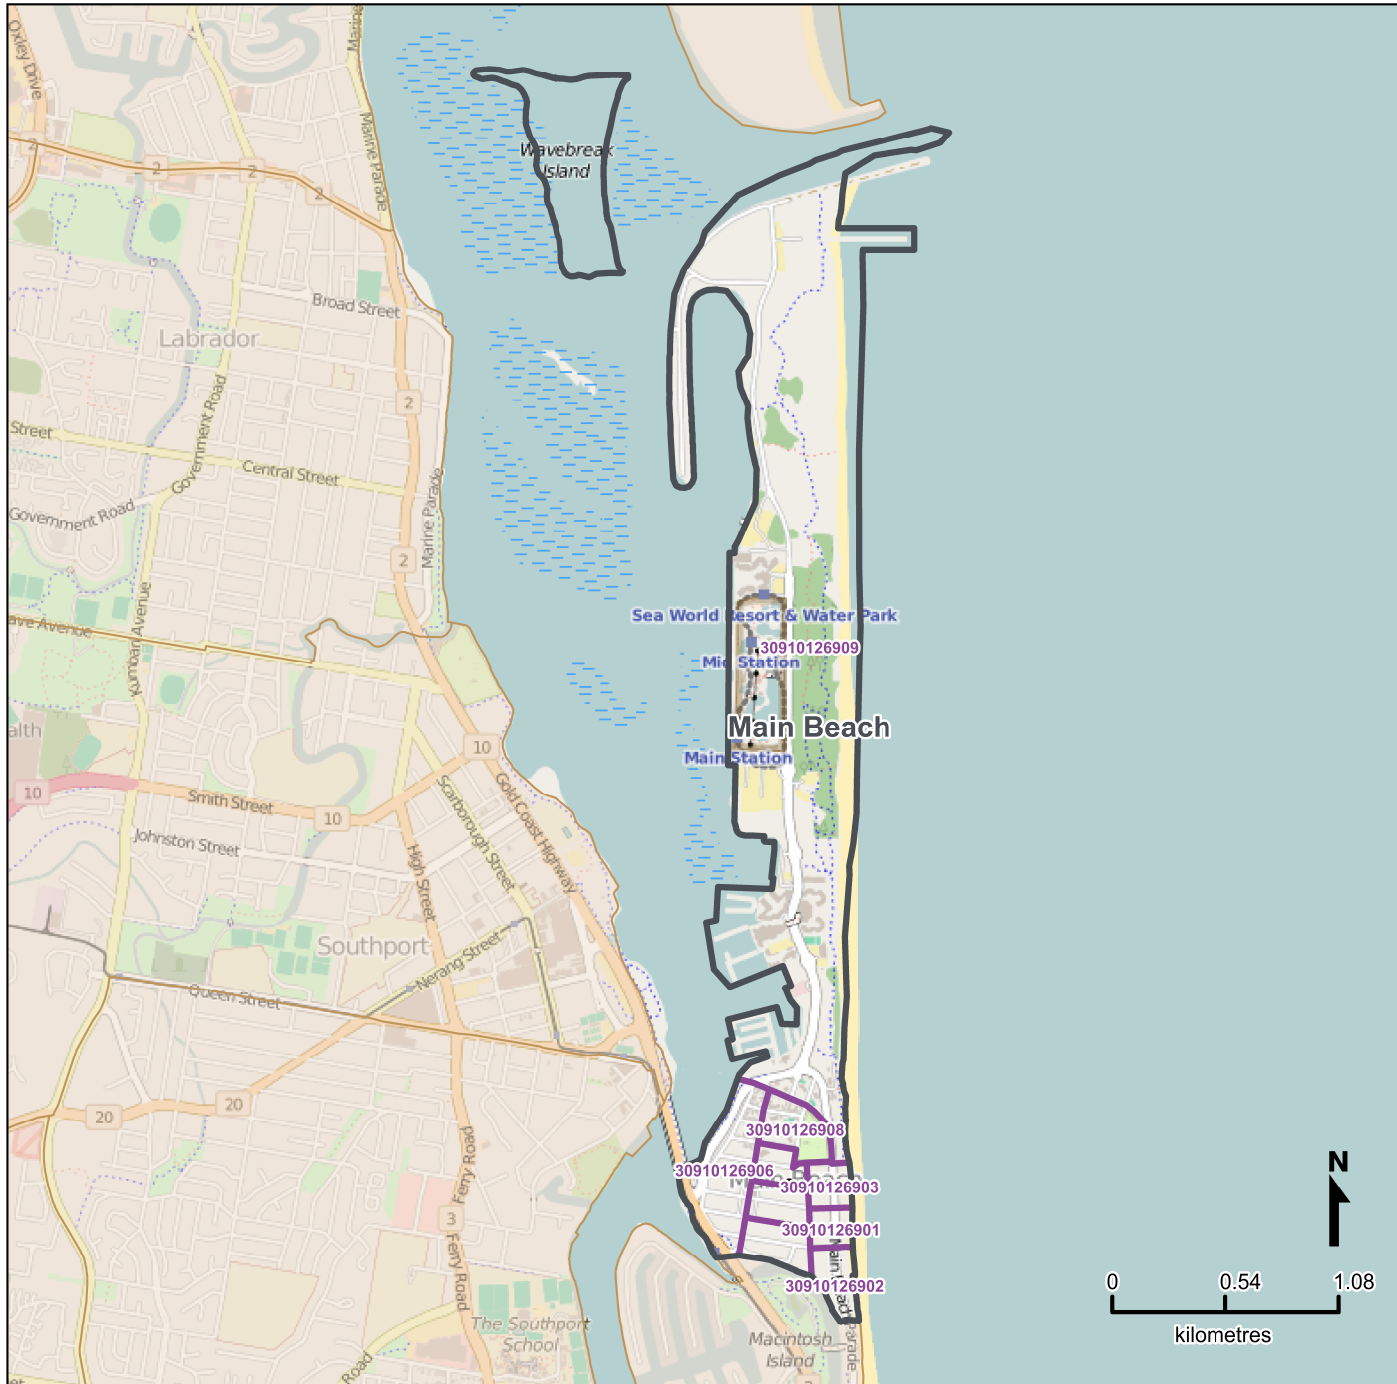

Queensland Statistical Areas, Level 1 (SA1), 2016 - SA1s within Main Beach SA2

LEGEND

- Selected SA2
- Component SA1s
- Neighbouring SA2s

Map features

- City/Town
- Park
- Main road
- Waterway
- Railway

Map produced by Queensland Government Statistician's Office, Queensland Treasury (<http://www.qgso.qld.gov.au/products/maps/>). Data sourced from ABS 1270.0.55.001

© OpenStreetMap contributors (<http://openstreetmap.org/>)

<http://creativecommons.org/licenses/by/4.0>

© The State of Queensland (Queensland Treasury) 2016