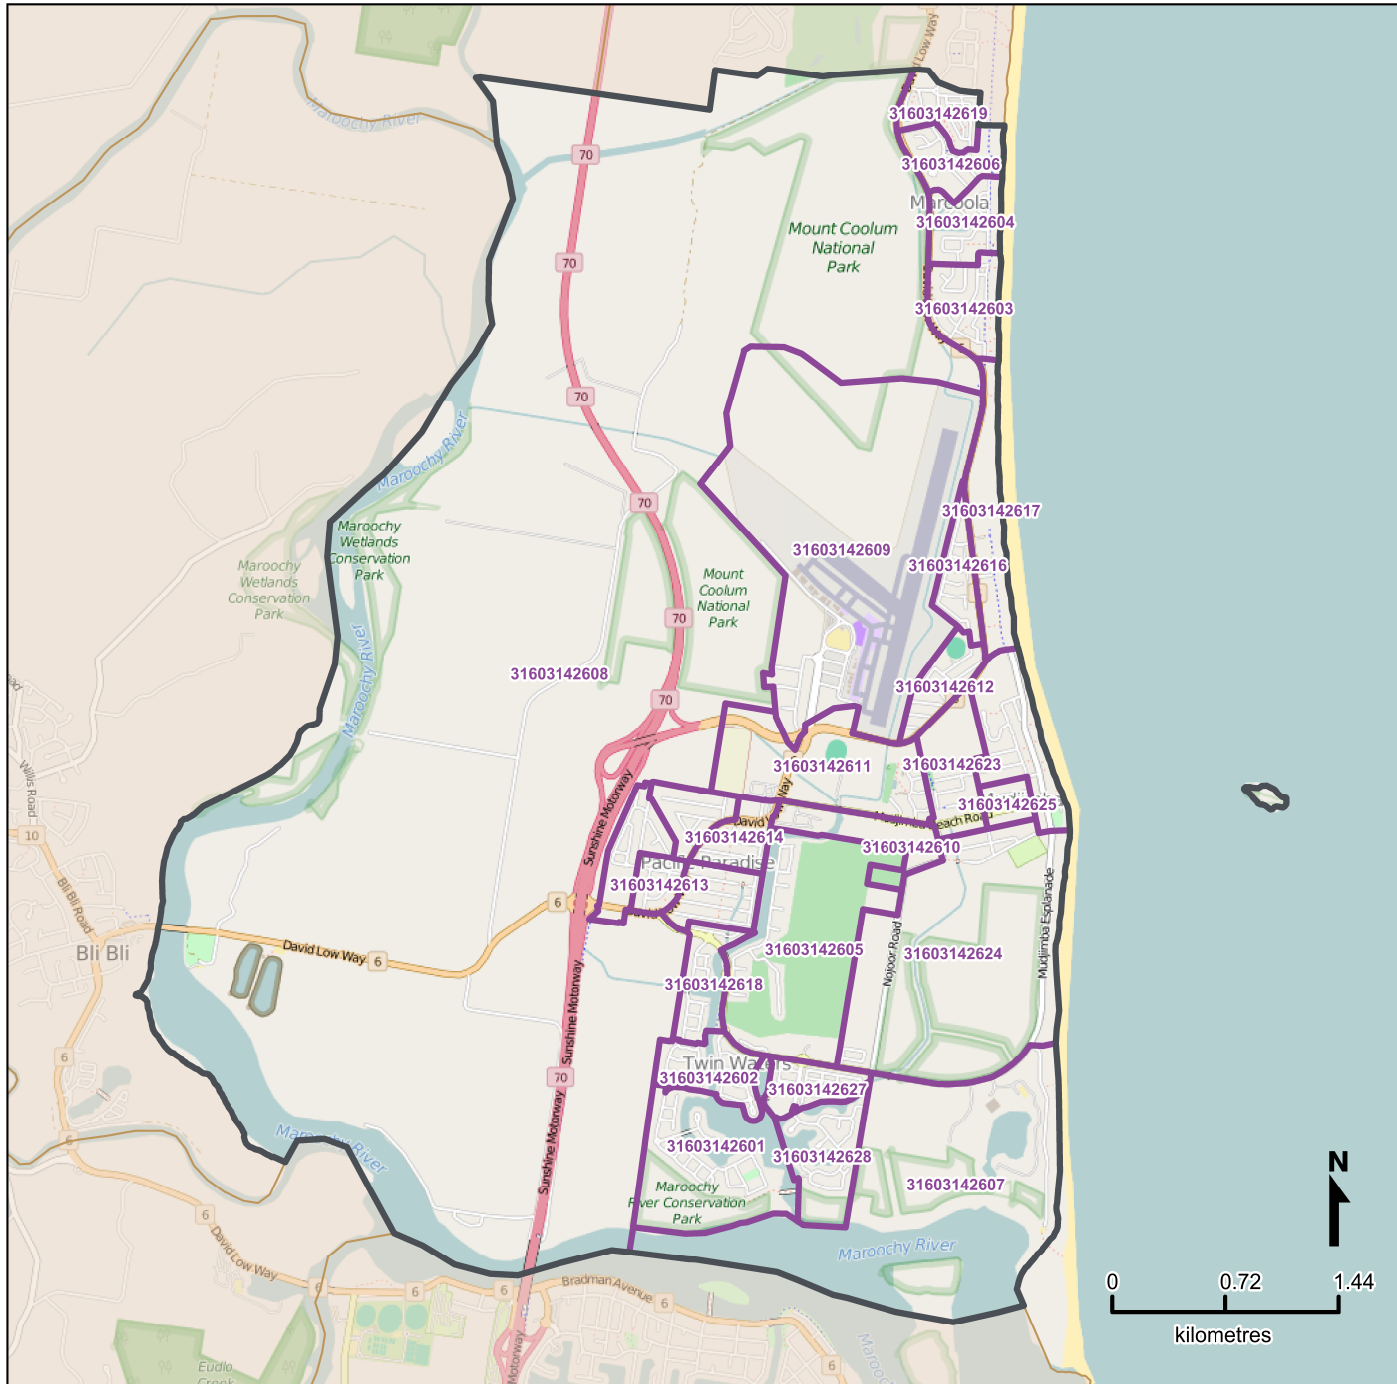

Queensland Statistical Areas, Level 1 (SA1), 2016 - SA1s within Marcoola - Mudjimba SA2

LEGEND

- Selected SA2
- Component SA1s
- Neighbouring SA2s

Map features

- City/Town
- Park
- Main road
- Waterway
- Railway

Map produced by Queensland Government Statistician's Office, Queensland Treasury (<http://www.qgso.qld.gov.au/products/maps/>). Data sourced from ABS 1270.0.55.001

© OpenStreetMap contributors (<http://openstreetmap.org/>)