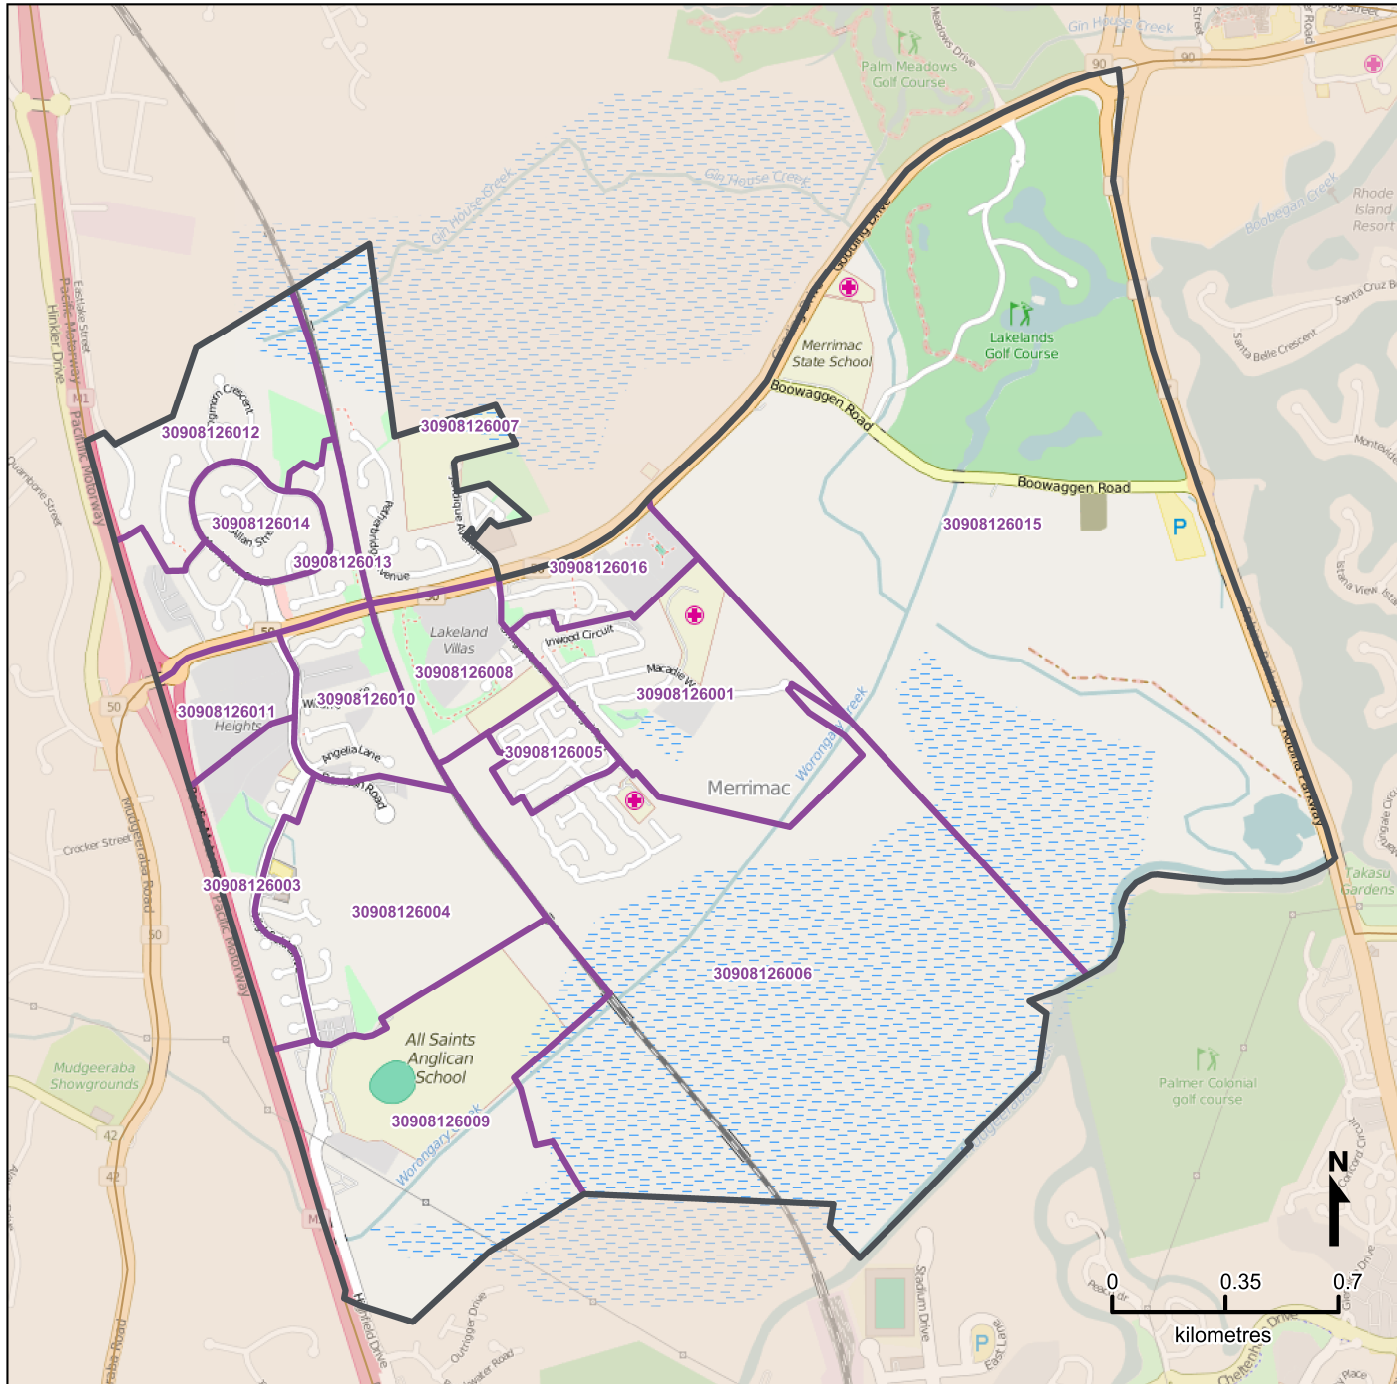

Queensland Statistical Areas, Level 1 (SA1), 2016 - SA1s within Merrimac SA2

LEGEND

- Selected SA2
- Component SA1s
- Neighbouring SA2s

Map features

- City/Town
- Park
- Main road
- Waterway
- Railway

Map produced by Queensland Government Statistician's Office, Queensland Treasury (<http://www.qgso.qld.gov.au/products/maps/>). Data sourced from ABS 1270.0.55.001

© OpenStreetMap contributors (<http://openstreetmap.org/>)

<http://creativecommons.org/licenses/by/4.0>

© The State of Queensland (Queensland Treasury) 2016