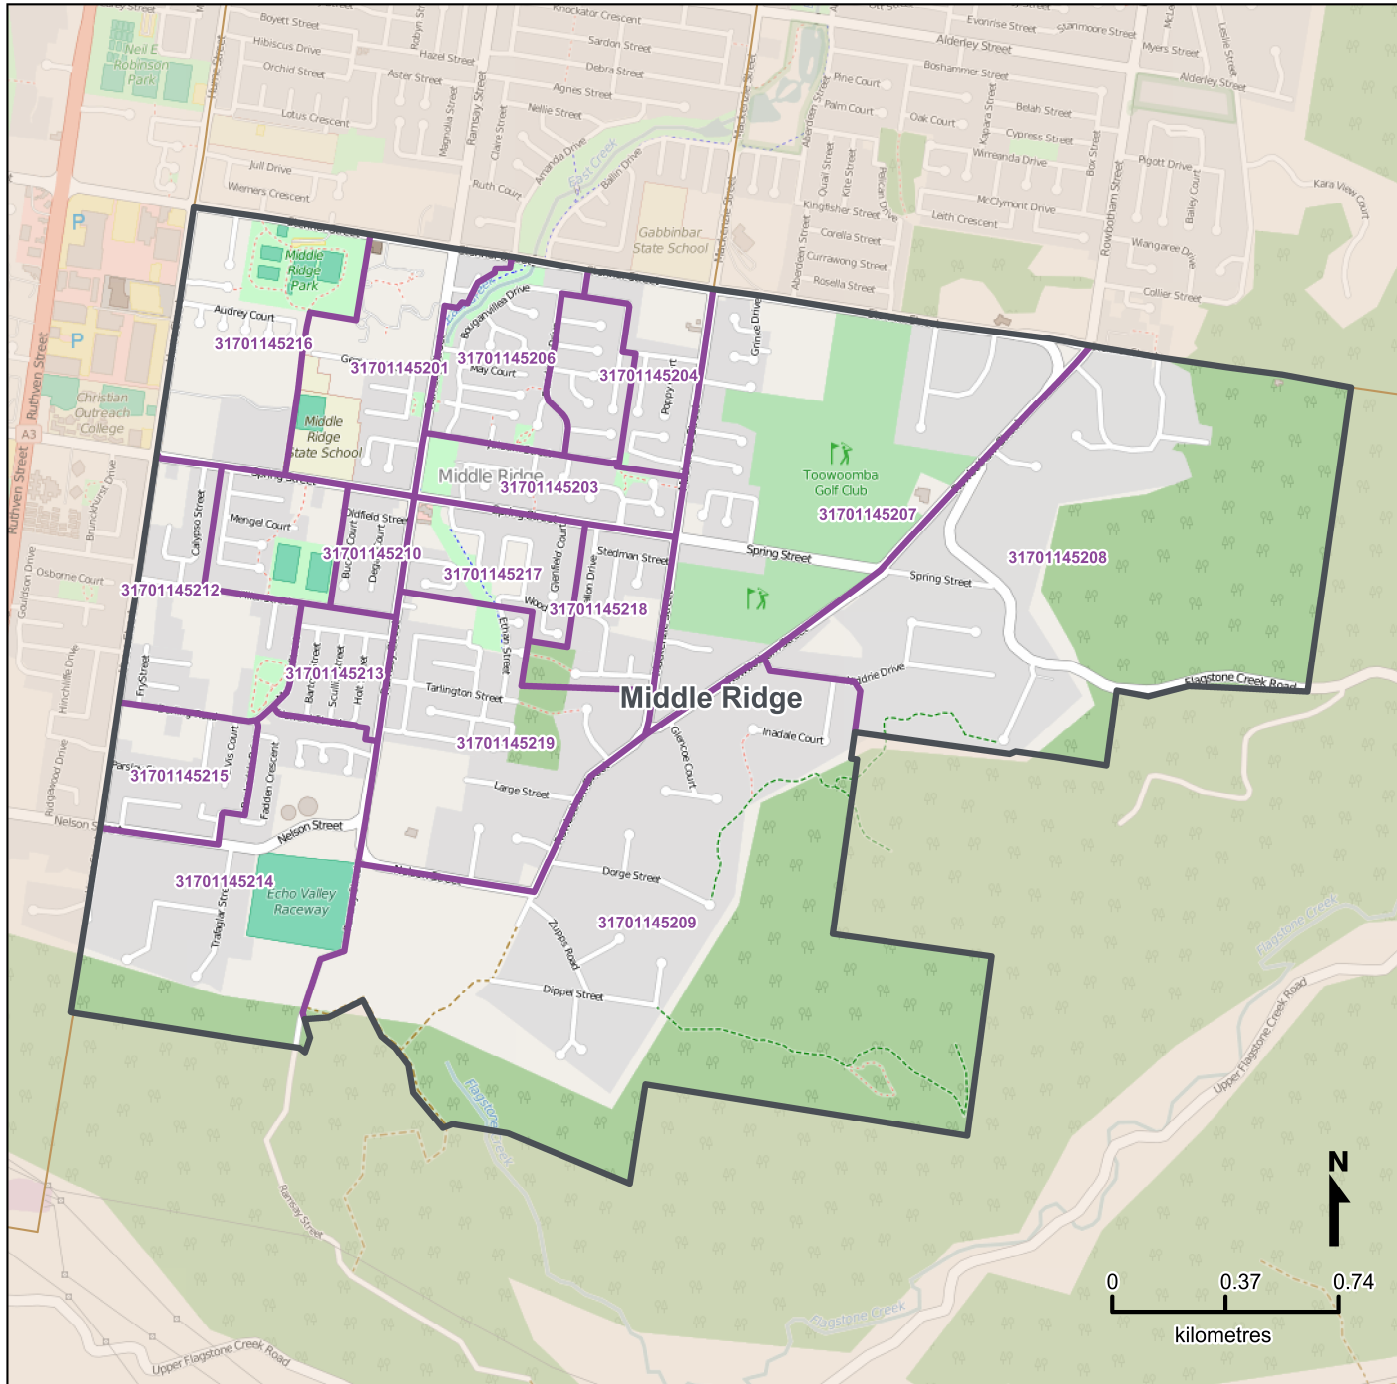

Queensland Statistical Areas, Level 1 (SA1), 2016 - SA1s within Middle Ridge SA2

LEGEND

- Selected SA2
- Component SA1s
- Neighbouring SA2s

Map features

- City/Town
- Park
- Main road
- Waterway
- Railway

Map produced by Queensland Government Statistician's Office, Queensland Treasury (<http://www.qgso.qld.gov.au/products/maps/>). Data sourced from ABS 1270.0.55.001

© OpenStreetMap contributors (<http://openstreetmap.org/>)