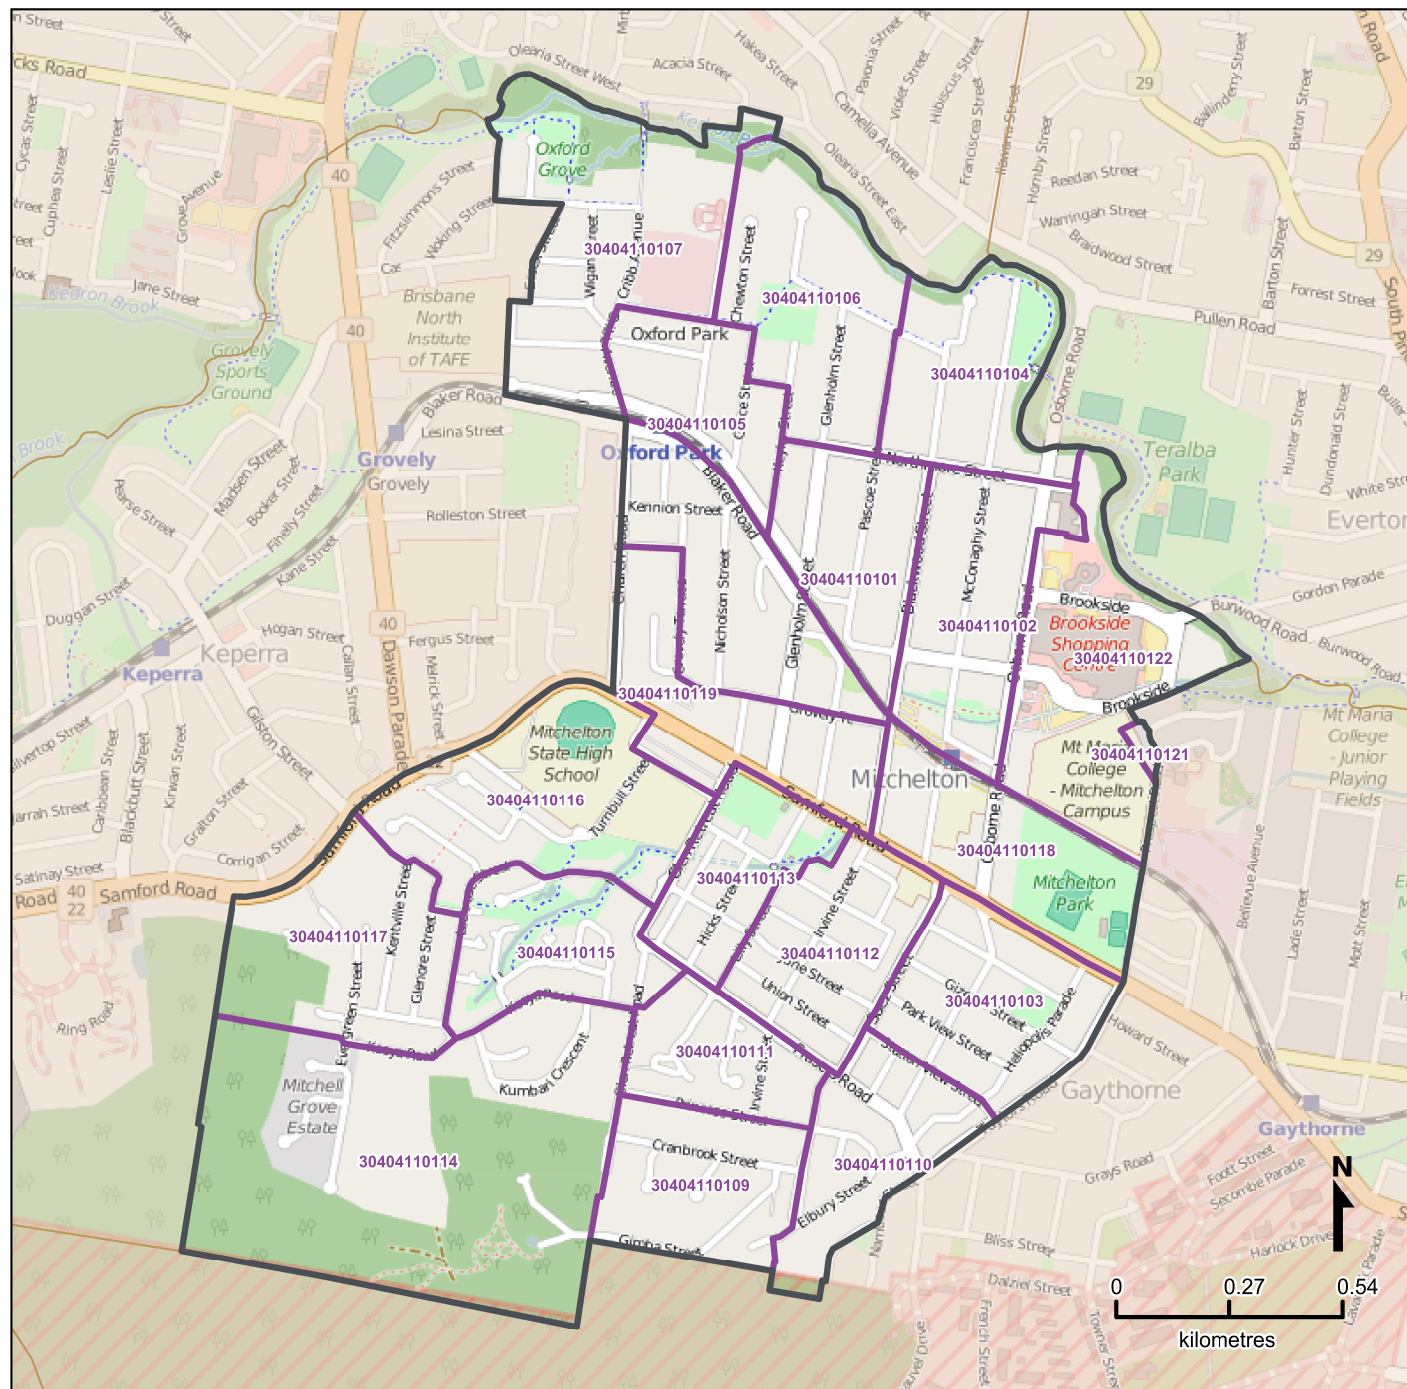

Queensland Statistical Areas, Level 1 (SA1), 2016 - SA1s within Mitchelton SA2

LEGEND

- Selected SA2
- Component SA1s
- Neighbouring SA2s

Map features

- City/Town
- Park
- Waterway
- Main road
- Railway

Map produced by Queensland Government Statistician's Office, Queensland Treasury (<http://www.qgso.qld.gov.au/products/maps/>). Data sourced from ABS 1270.0.55.001

© OpenStreetMap contributors (<http://openstreetmap.org/>)
<http://creativecommons.org/licenses/by/4.0>
 © The State of Queensland (Queensland Treasury) 2016