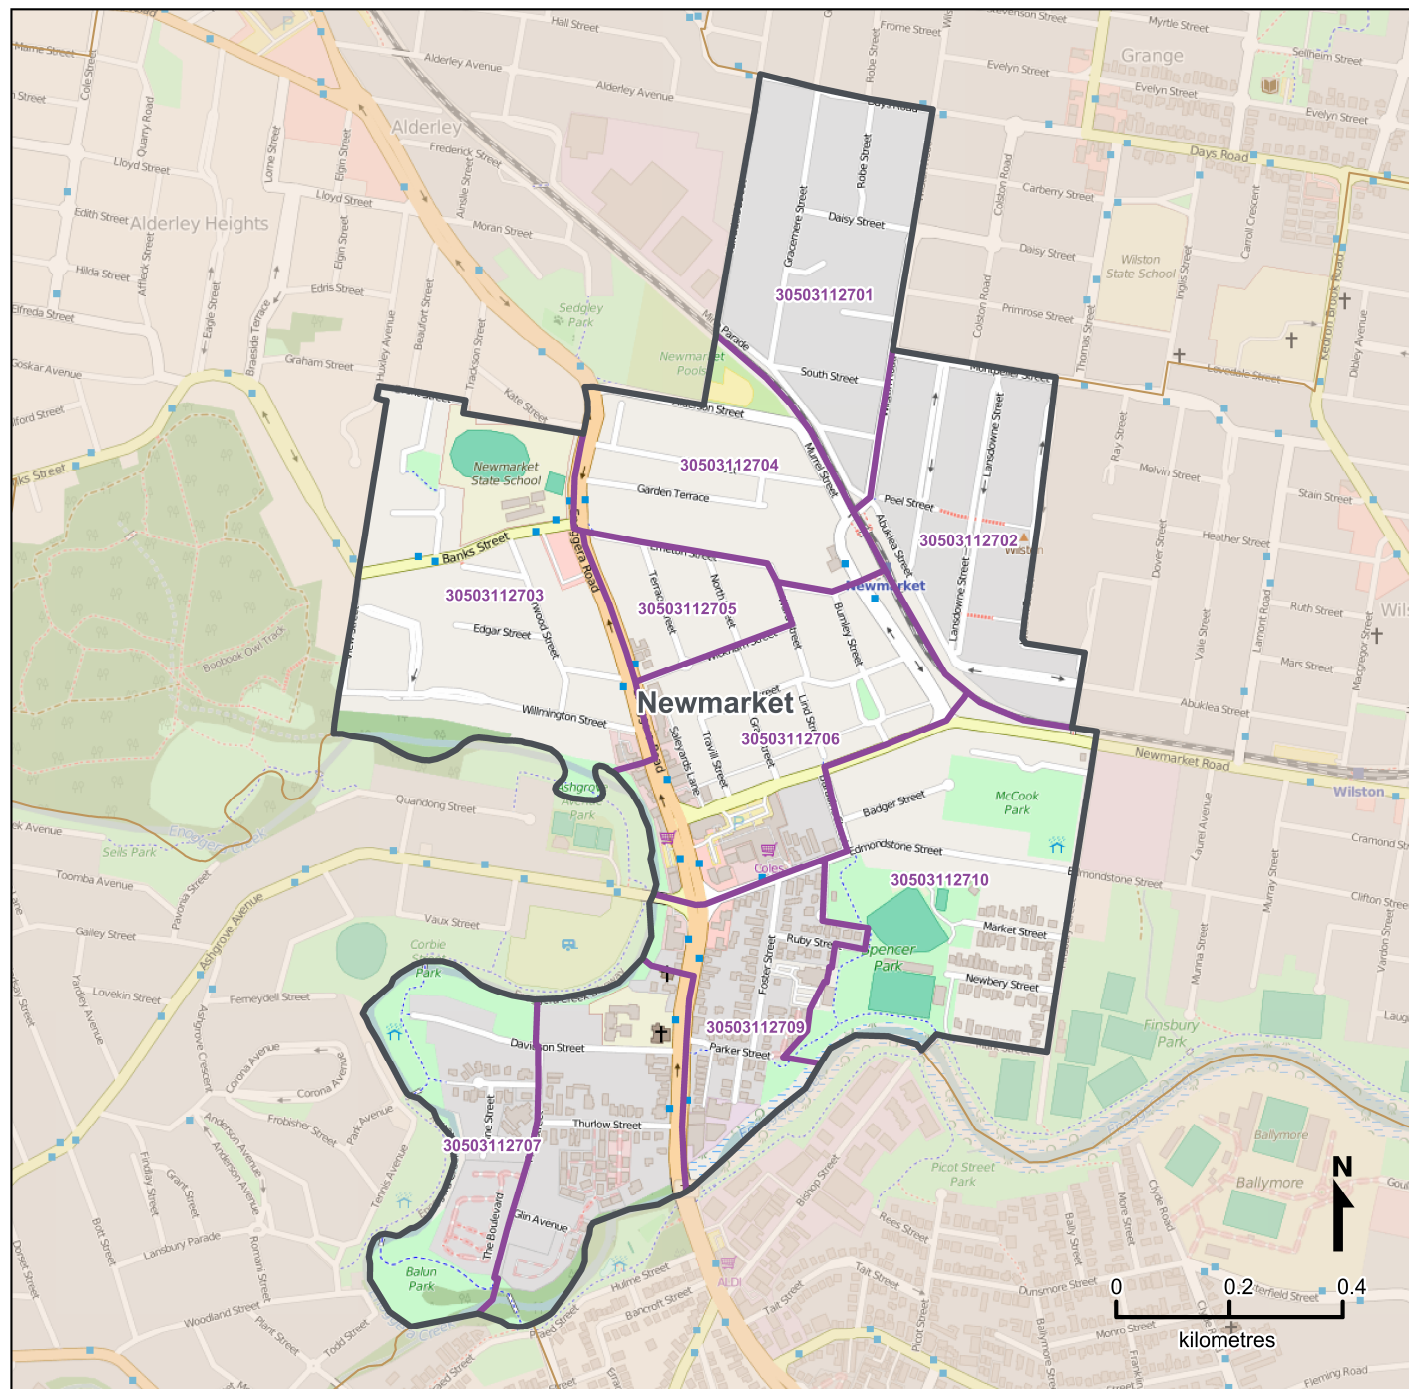

Queensland Statistical Areas, Level 1 (SA1), 2016 - SA1s within Newmarket SA2

LEGEND

- Selected SA2
- Component SA1s
- Neighbouring SA2s

Map features

- City/Town
- Park
- Main road
- Waterway
- Railway

Map produced by Queensland Government Statistician's Office, Queensland Treasury (<http://www.qgso.qld.gov.au/products/maps/>). Data sourced from ABS 1270.0.55.001

© OpenStreetMap contributors (<http://openstreetmap.org/>)

<http://creativecommons.org/licenses/by/4.0>

© The State of Queensland (Queensland Treasury) 2016