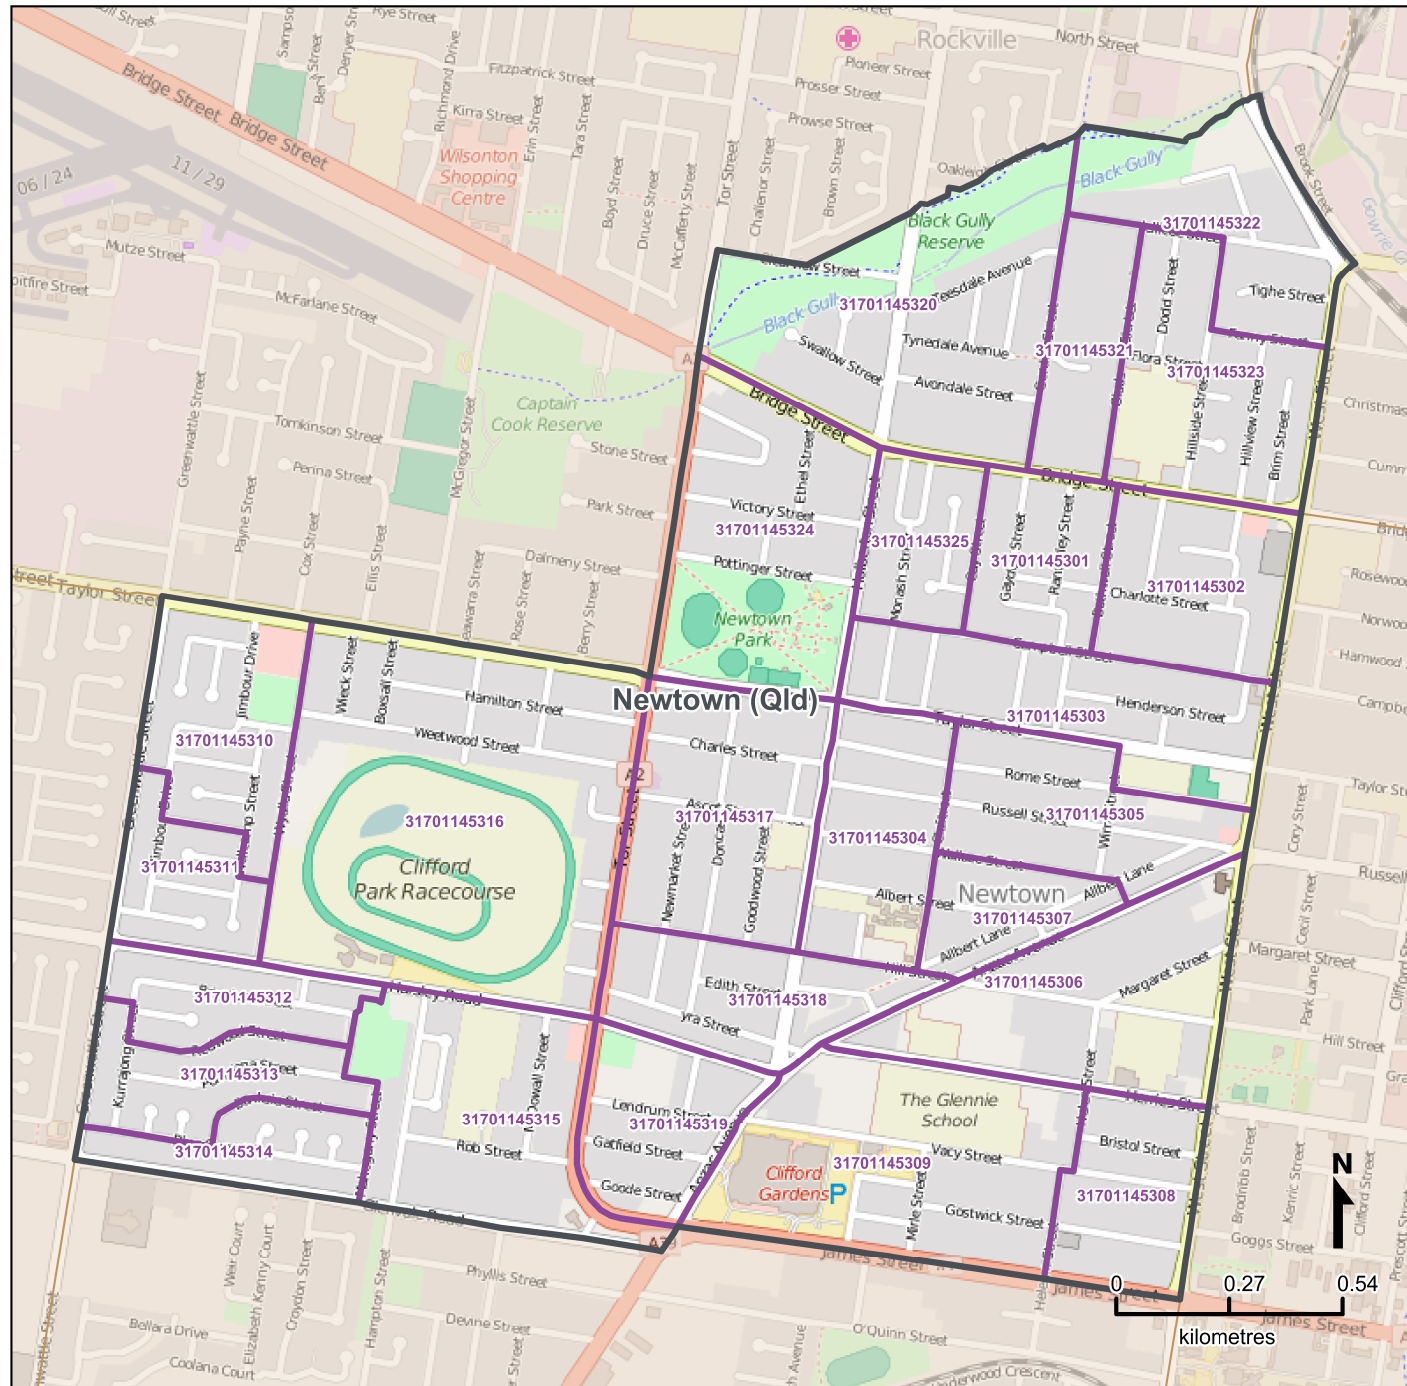

Queensland Statistical Areas, Level 1 (SA1), 2016 - SA1s within Newtown (Qld) SA2

LEGEND

- Selected SA2
- Component SA1s
- Neighbouring SA2s

Map features

- City/Town
- Park
- Main road
- Waterway
- Railway

Map produced by Queensland Government Statistician's Office, Queensland Treasury (<http://www.qgso.qld.gov.au/products/maps/>). Data sourced from ABS 1270.0.55.001

© OpenStreetMap contributors (<http://openstreetmap.org/>)