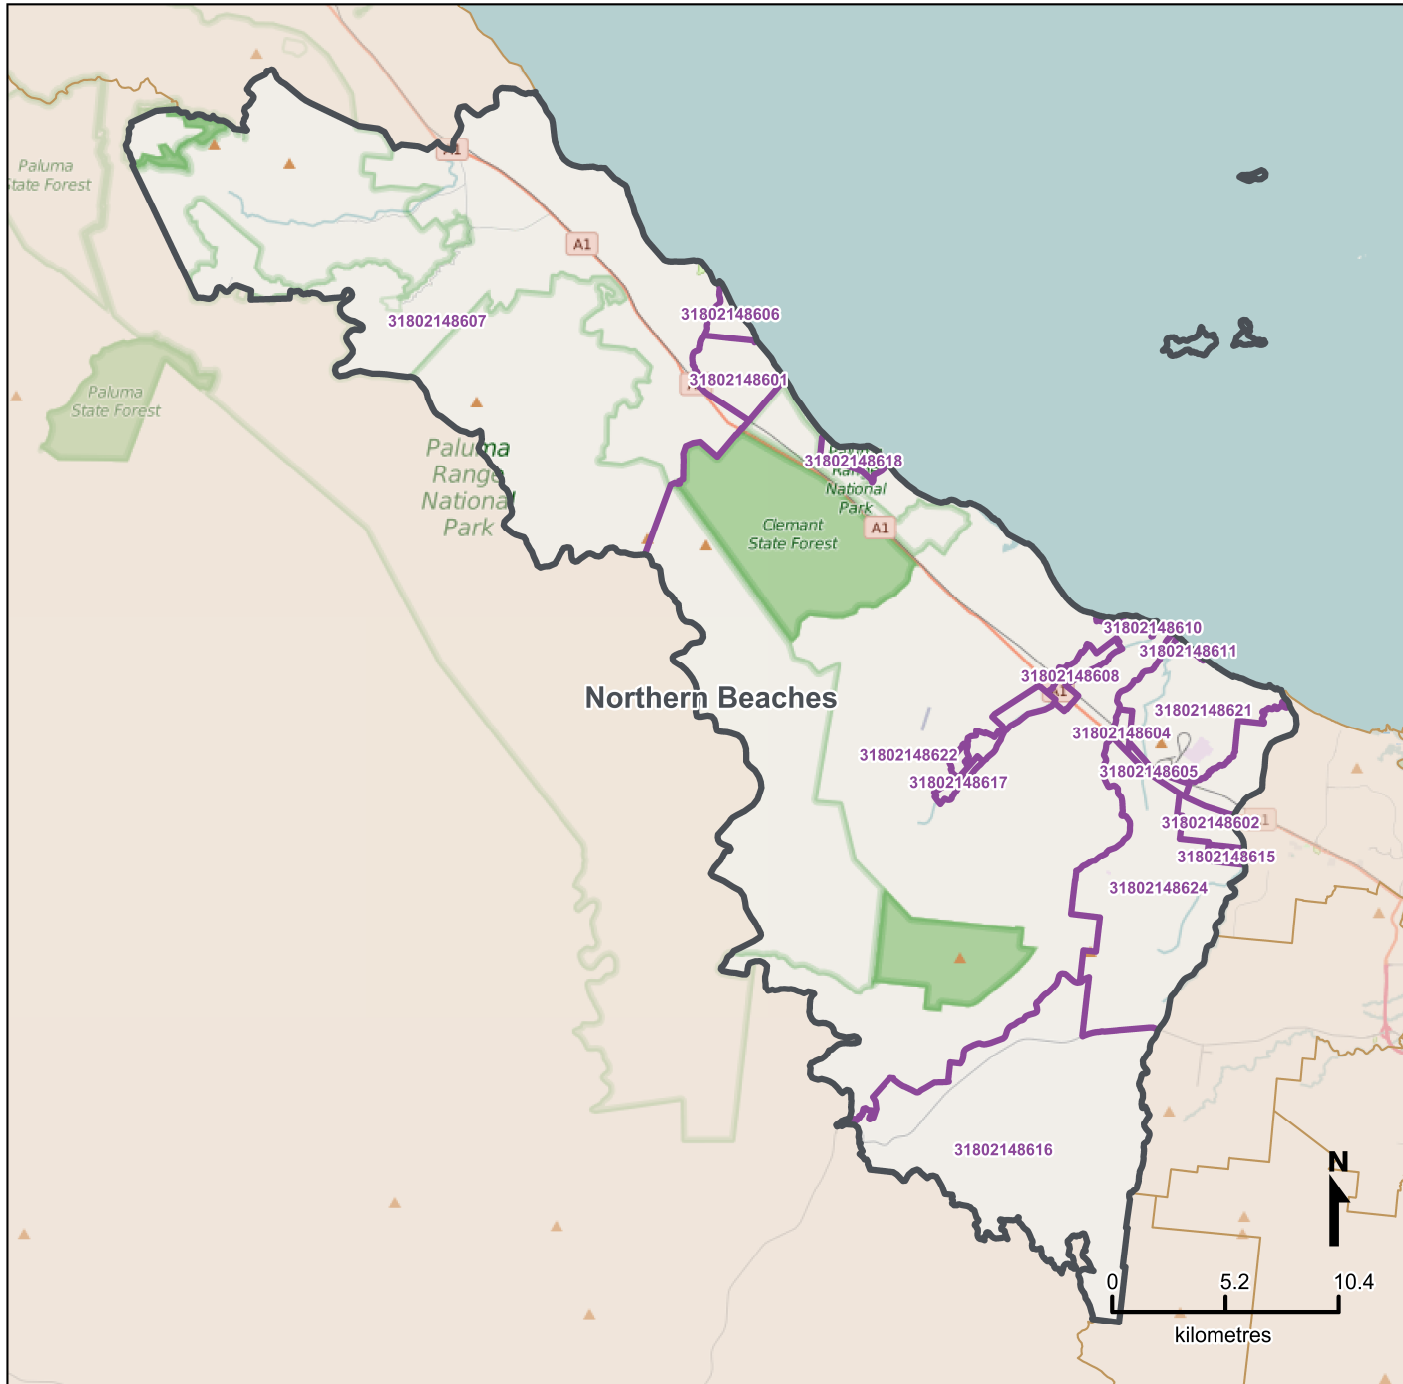

# Queensland Statistical Areas, Level 1 (SA1), 2016 - SA1s within Northern Beaches SA2

**LEGEND**

- Selected SA2
- Component SA1s
- Neighbouring SA2s

**Map features**

- City/Town
- Park
- Main road
- Waterway
- Railway

Map produced by Queensland Government Statistician's Office, Queensland Treasury (<http://www.qgso.qld.gov.au/products/maps/>). Data sourced from ABS 1270.0.55.001

© OpenStreetMap contributors (<http://openstreetmap.org/>)