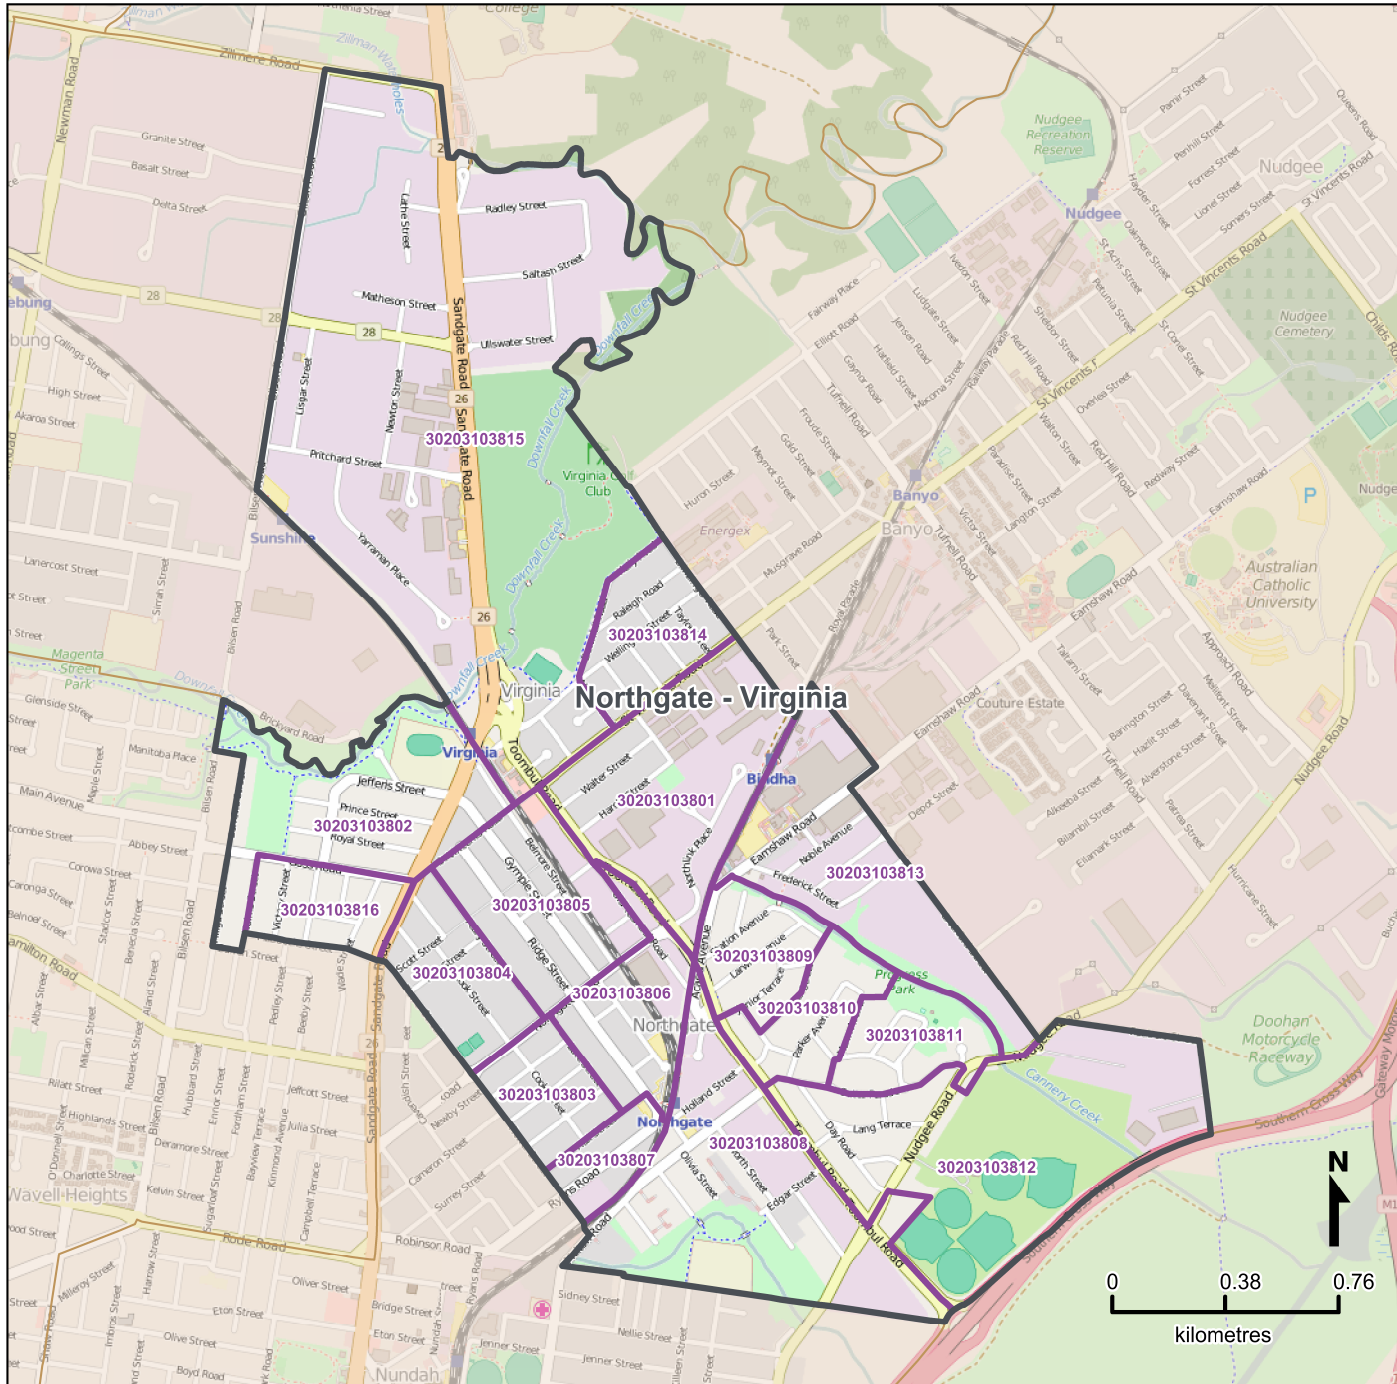

Queensland Statistical Areas, Level 1 (SA1), 2016 - SA1s within Northgate - Virginia SA2

Map produced by Queensland Government Statistician's Office, Queensland Treasury (<http://www.qgso.qld.gov.au/products/maps/>). Data sourced from ABS 1270.0.55.001

© OpenStreetMap contributors (<http://openstreetmap.org/>)

<http://creativecommons.org/licenses/by/4.0>

© The State of Queensland (Queensland Treasury) 2016