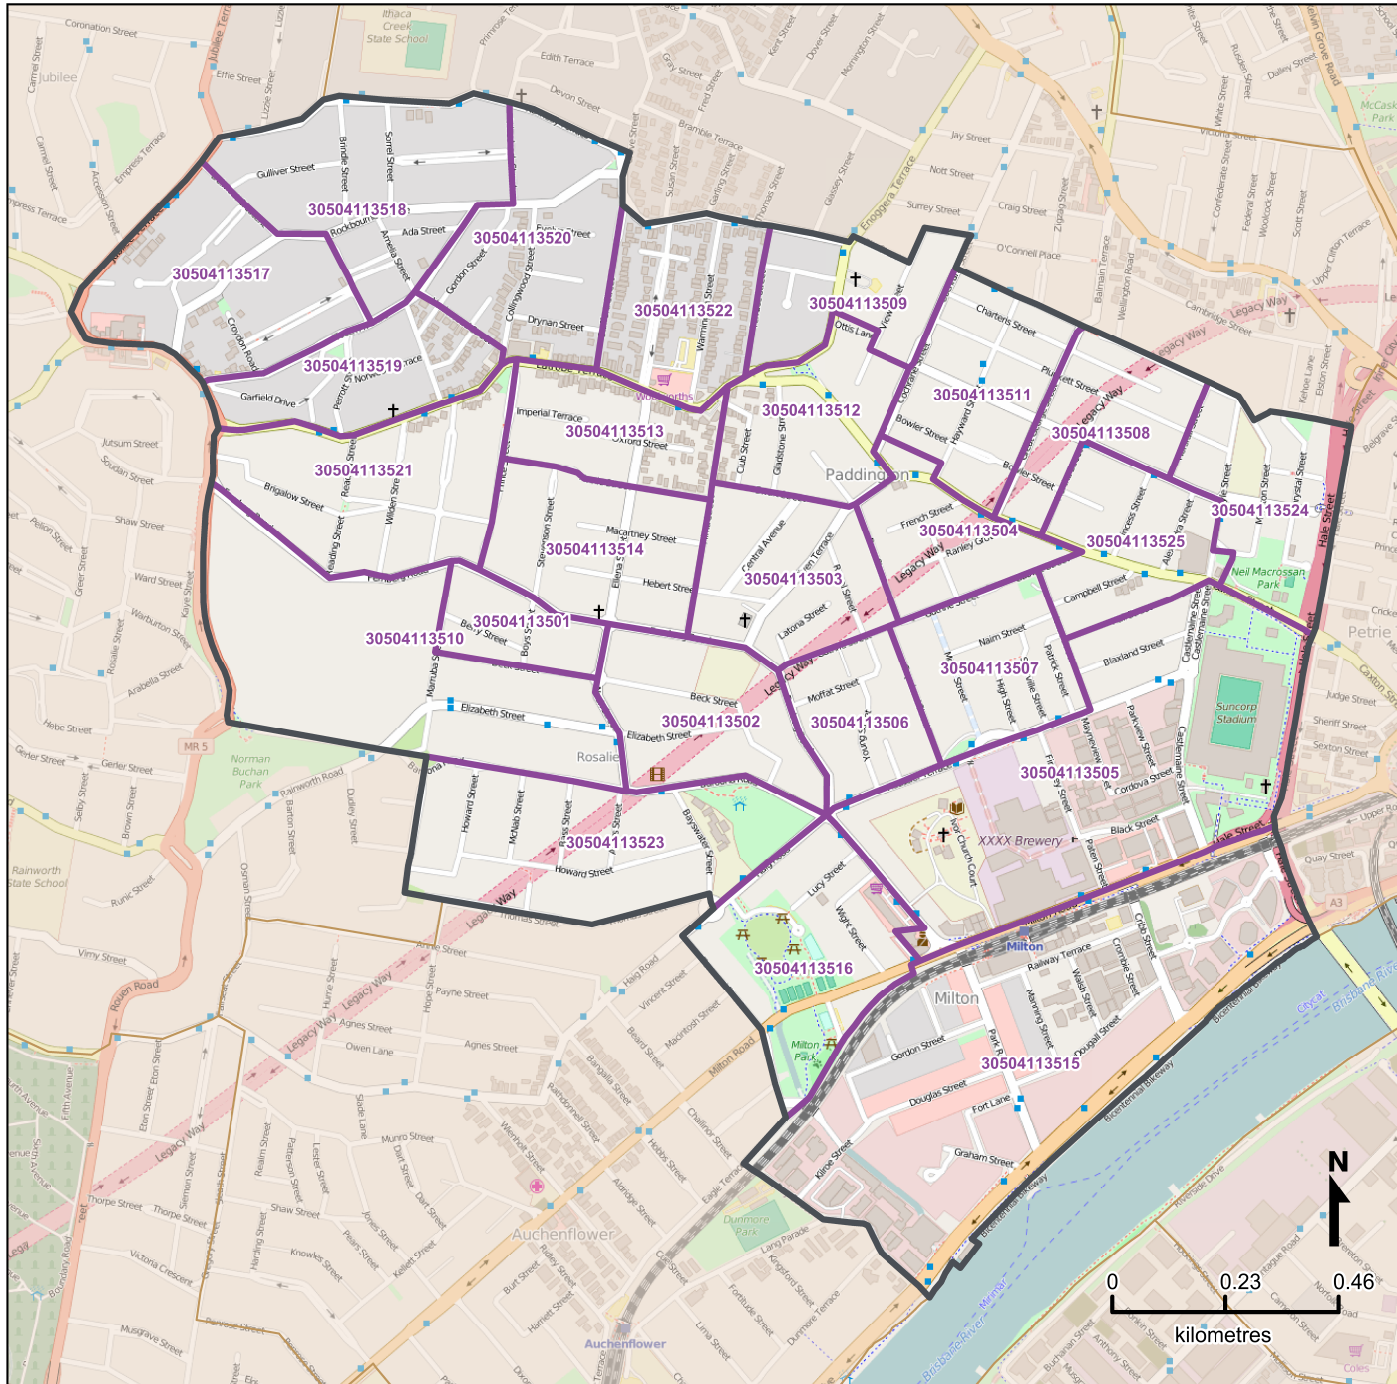

Queensland Statistical Areas, Level 1 (SA1), 2016 - SA1s within Paddington - Milton SA2

LEGEND

- Selected SA2
- Component SA1s
- Neighbouring SA2s

Map features

- City/Town
- Park
- Main road
- Waterway
- Railway

Map produced by Queensland Government Statistician's Office, Queensland Treasury (<http://www.qgso.qld.gov.au/products/maps/>). Data sourced from ABS 1270.0.55.001

© OpenStreetMap contributors (<http://openstreetmap.org/>)