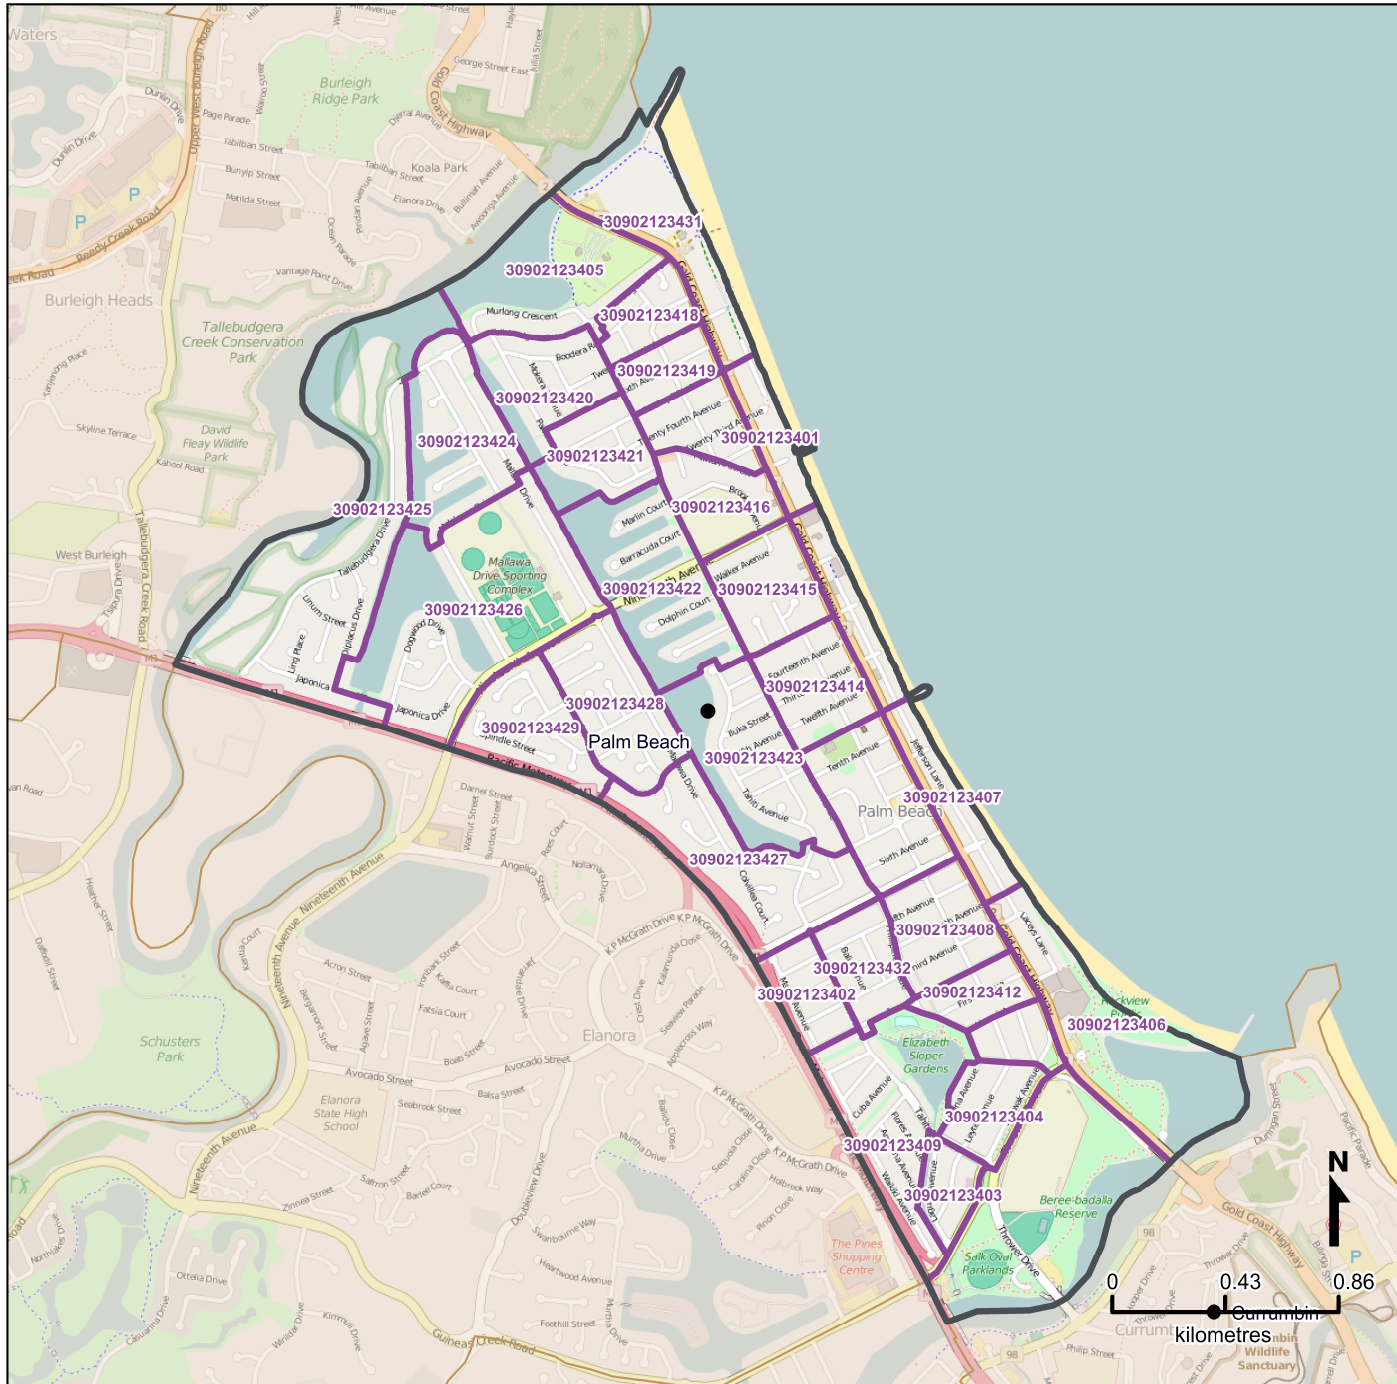

Queensland Statistical Areas, Level 1 (SA1), 2016 - SA1s within Palm Beach SA2

LEGEND

- Selected SA2
- Component SA1s
- Neighbouring SA2s

Map features

- City/Town
- Park
- Waterway
- Main road
- Railway

Map produced by Queensland Government Statistician's Office, Queensland Treasury (<http://www.qgso.qld.gov.au/products/maps/>). Data sourced from ABS 1270.0.55.001

© OpenStreetMap contributors (<http://openstreetmap.org/>)

<http://creativecommons.org/licenses/by/4.0>

© The State of Queensland (Queensland Treasury) 2016