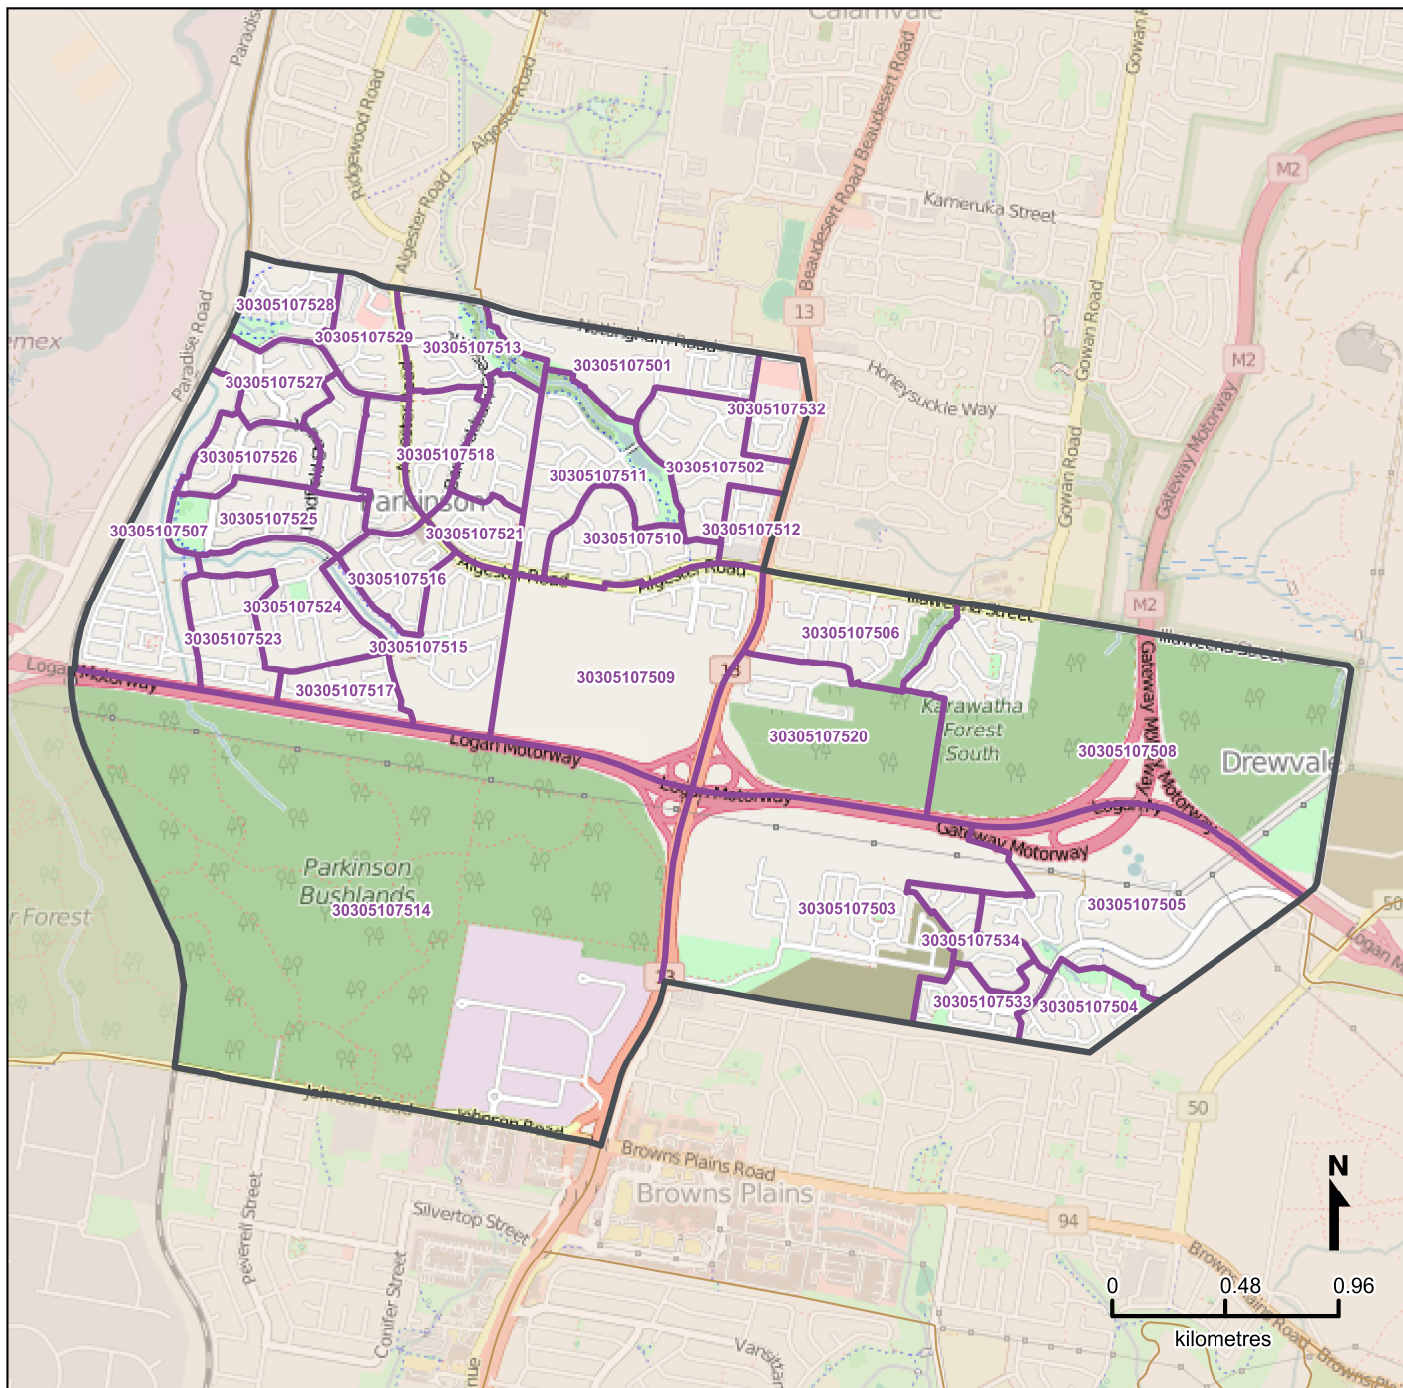

Queensland Statistical Areas, Level 1 (SA1), 2016 - SA1s within Parkinson - Drewvale SA2

LEGEND

- Selected SA2
- Component SA1s
- Neighbouring SA2s

Map features

- City/Town
- Park
- Main road
- Waterway
- Railway

Map produced by Queensland Government Statistician's Office, Queensland Treasury (<http://www.qgso.qld.gov.au/products/maps/>). Data sourced from ABS 1270.0.55.001

© OpenStreetMap contributors (<http://openstreetmap.org/>)