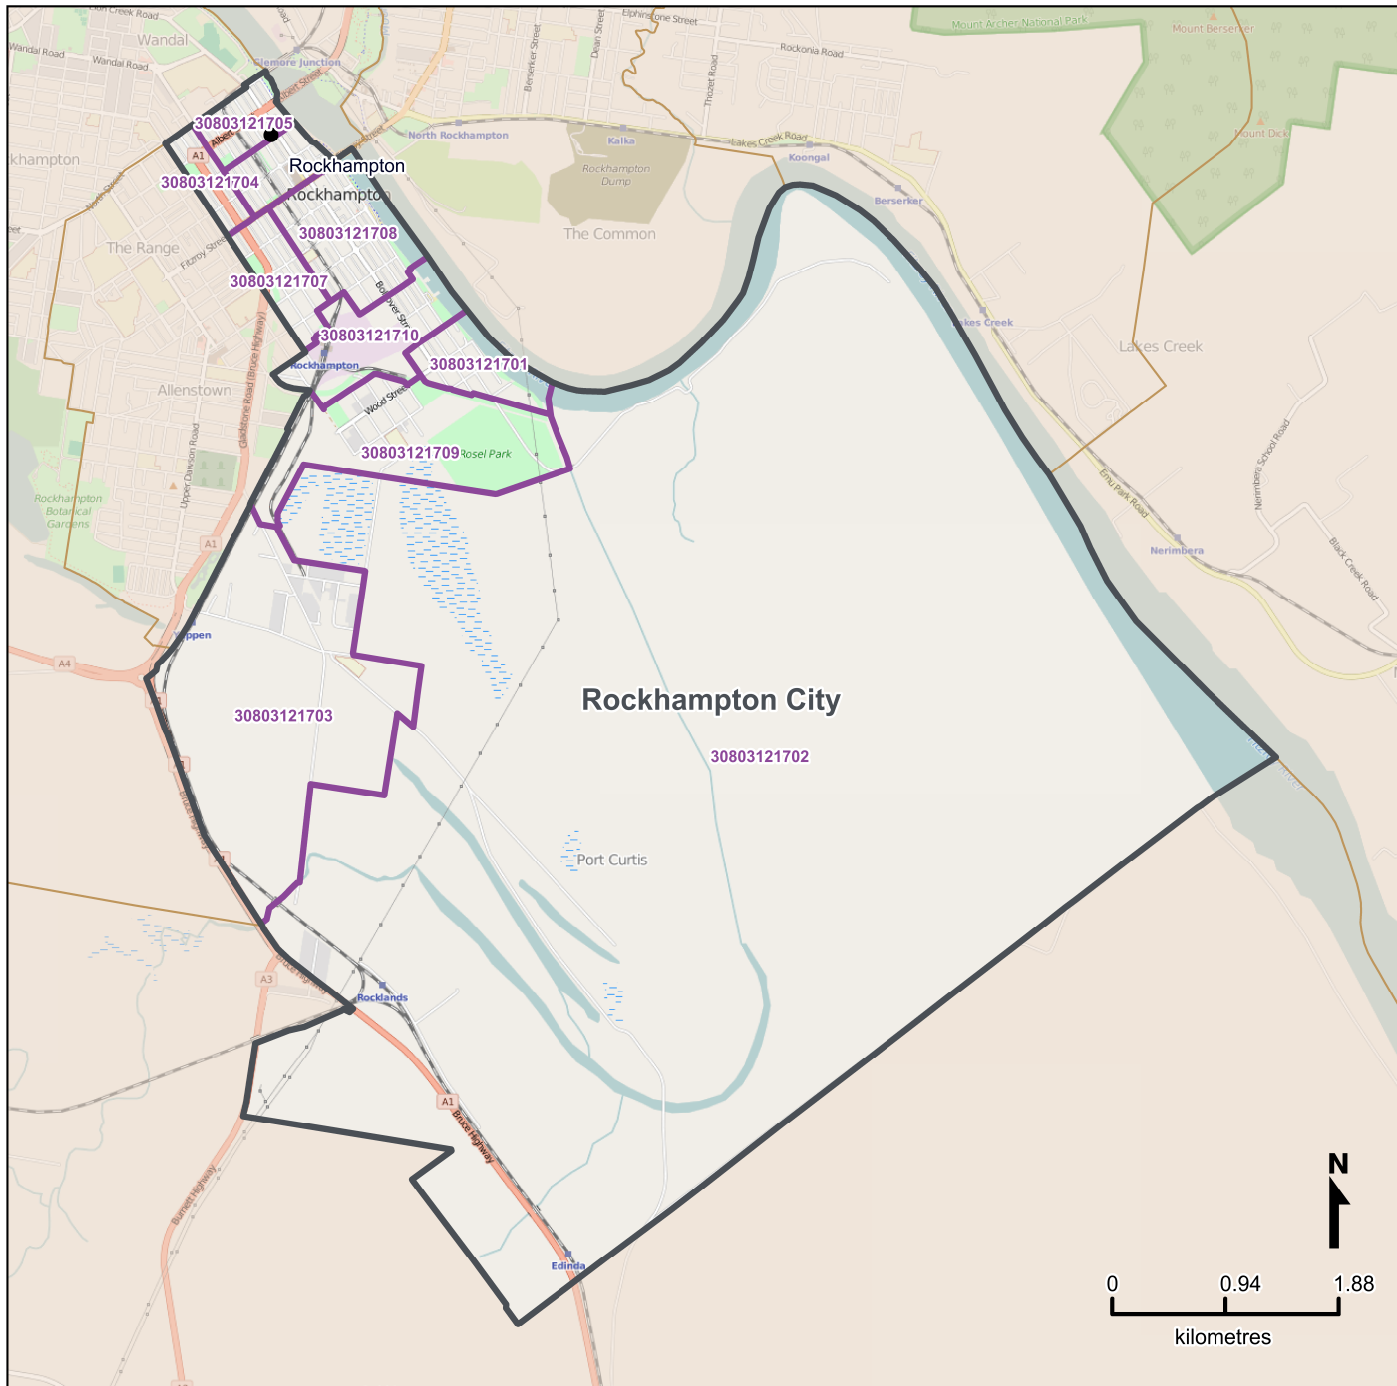

Queensland Statistical Areas, Level 1 (SA1), 2016 - SA1s within Rockhampton City SA2

LEGEND

- Selected SA2
- Component SA1s
- Neighbouring SA2s

Map features

- City/Town
- Park
- Main road
- Waterway
- Railway

Map produced by Queensland Government Statistician's Office, Queensland Treasury (<http://www.qgso.qld.gov.au/products/maps/>). Data sourced from ABS 1270.0.55.001

© OpenStreetMap contributors (<http://openstreetmap.org/>)