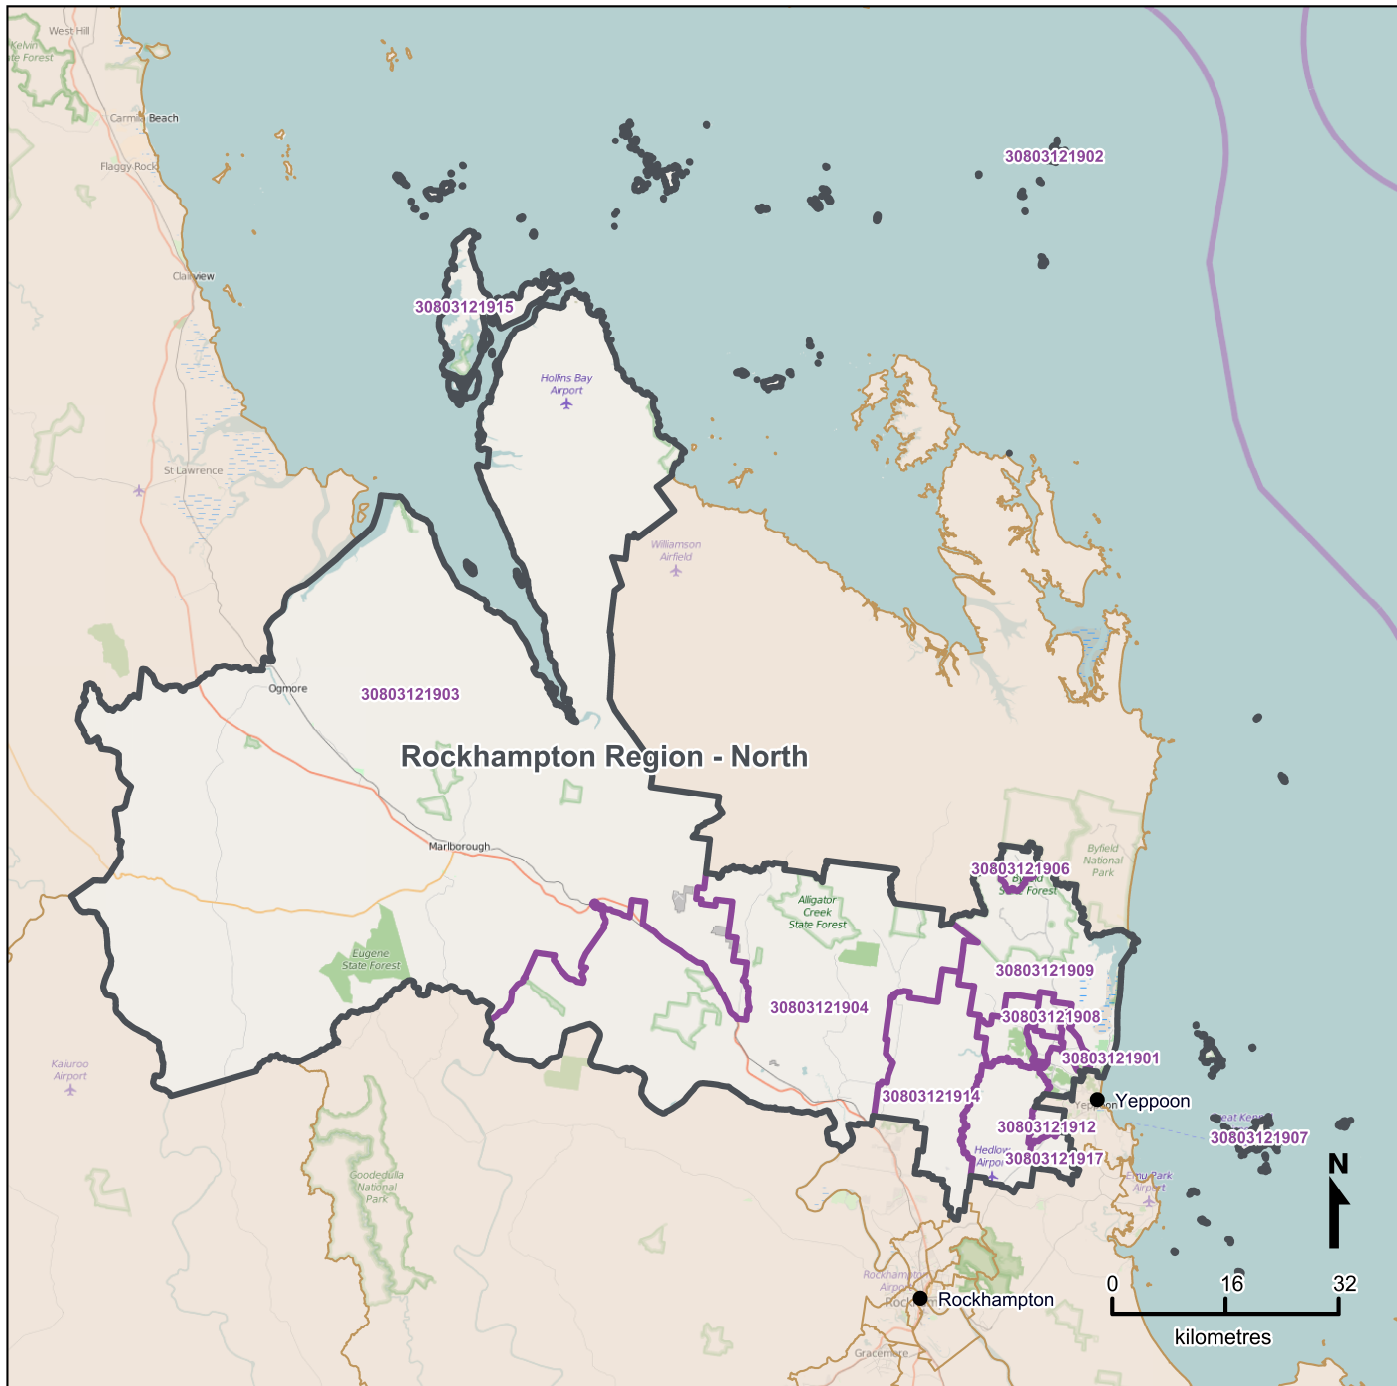

# Queensland Statistical Areas, Level 1 (SA1), 2016 - SA1s within Rockhampton Region - North SA2

## LEGEND

-  Selected SA2
-  Component SA1s
-  Neighbouring SA2s

## Map features

-  City/Town
-  Park
-  Main road
-  Waterway
-  Railway

Map produced by Queensland Government Statistician's Office, Queensland Treasury (<http://www.qgso.qld.gov.au/products/maps/>). Data sourced from ABS 1270.0.55.001

© OpenStreetMap contributors (<http://openstreetmap.org/>)

 <http://creativecommons.org/licenses/by/4.0>

© The State of Queensland (Queensland Treasury) 2016