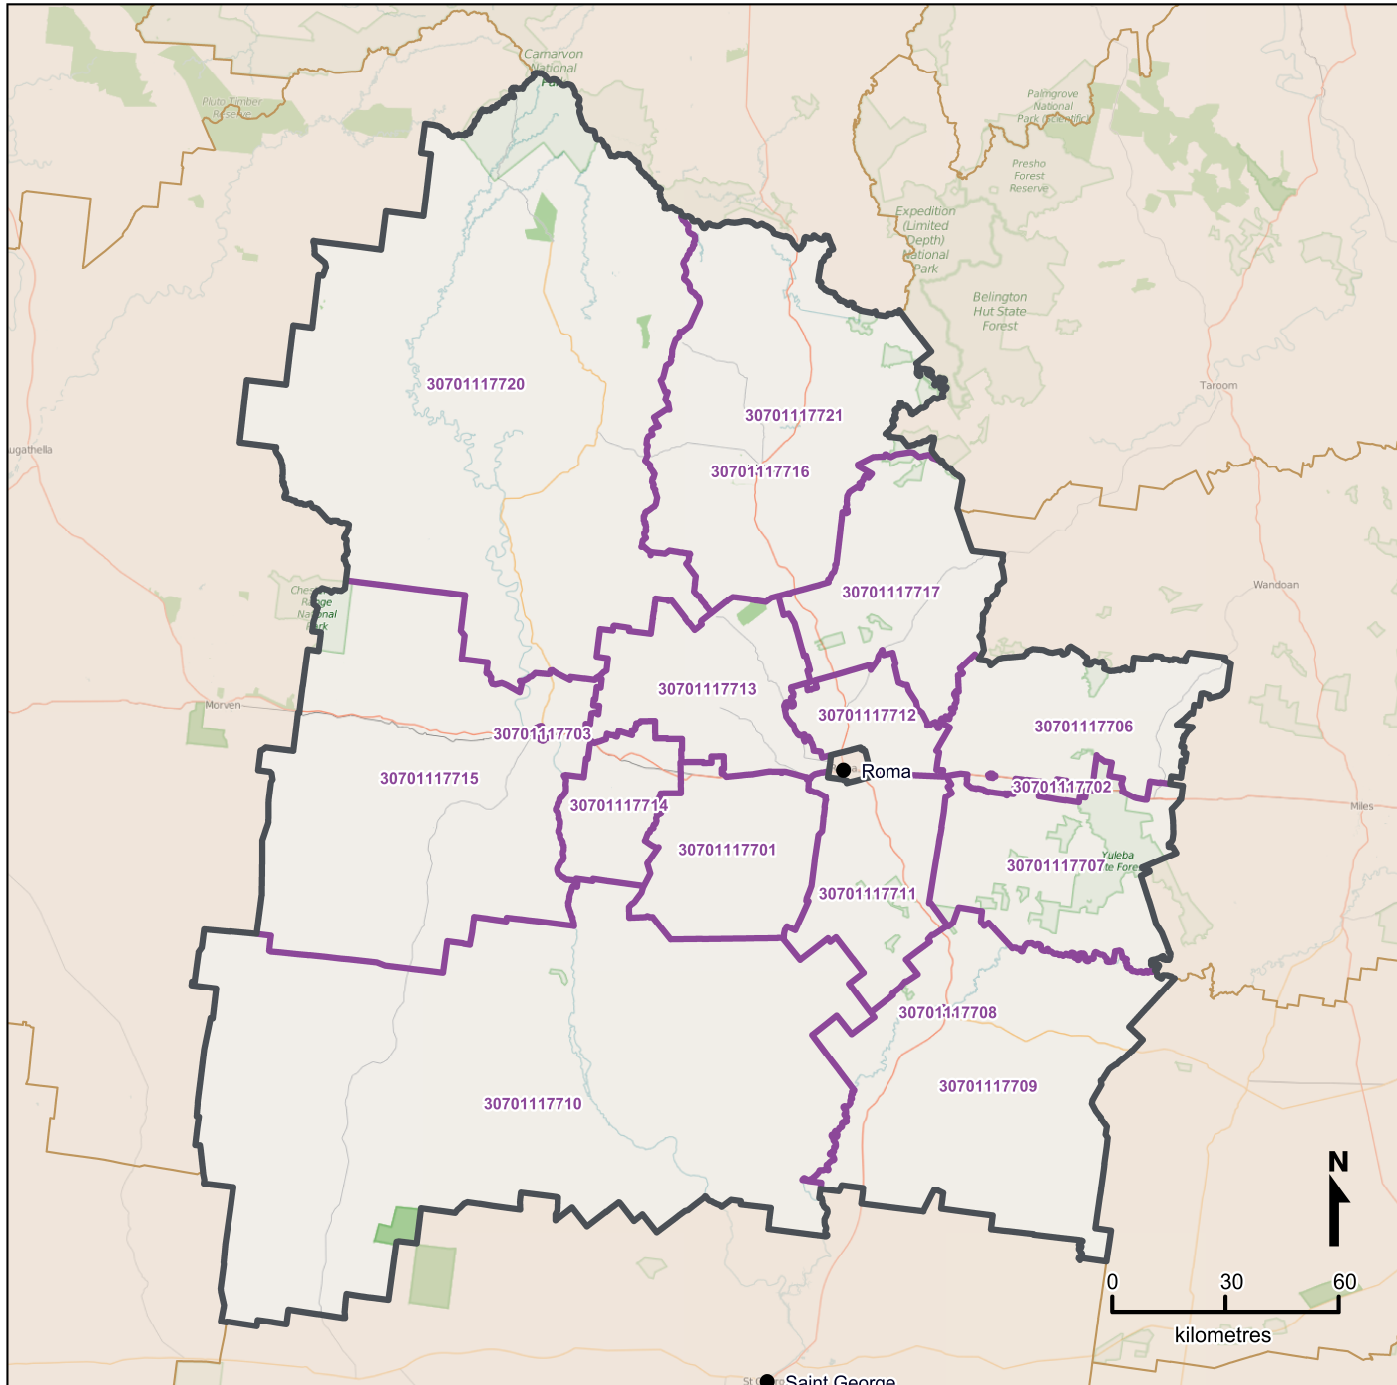

Queensland Statistical Areas, Level 1 (SA1), 2016 - SA1s within Roma Region SA2

LEGEND

- Selected SA2
- Component SA1s
- Neighbouring SA2s

Map features

- City/Town
- Park
- Main road
- Waterway
- Railway

Map produced by Queensland Government Statistician's Office, Queensland Treasury (<http://www.qgso.qld.gov.au/products/maps/>). Data sourced from ABS 1270.0.55.001

© OpenStreetMap contributors (<http://openstreetmap.org/>)

<http://creativecommons.org/licenses/by/4.0>

© The State of Queensland (Queensland Treasury) 2016