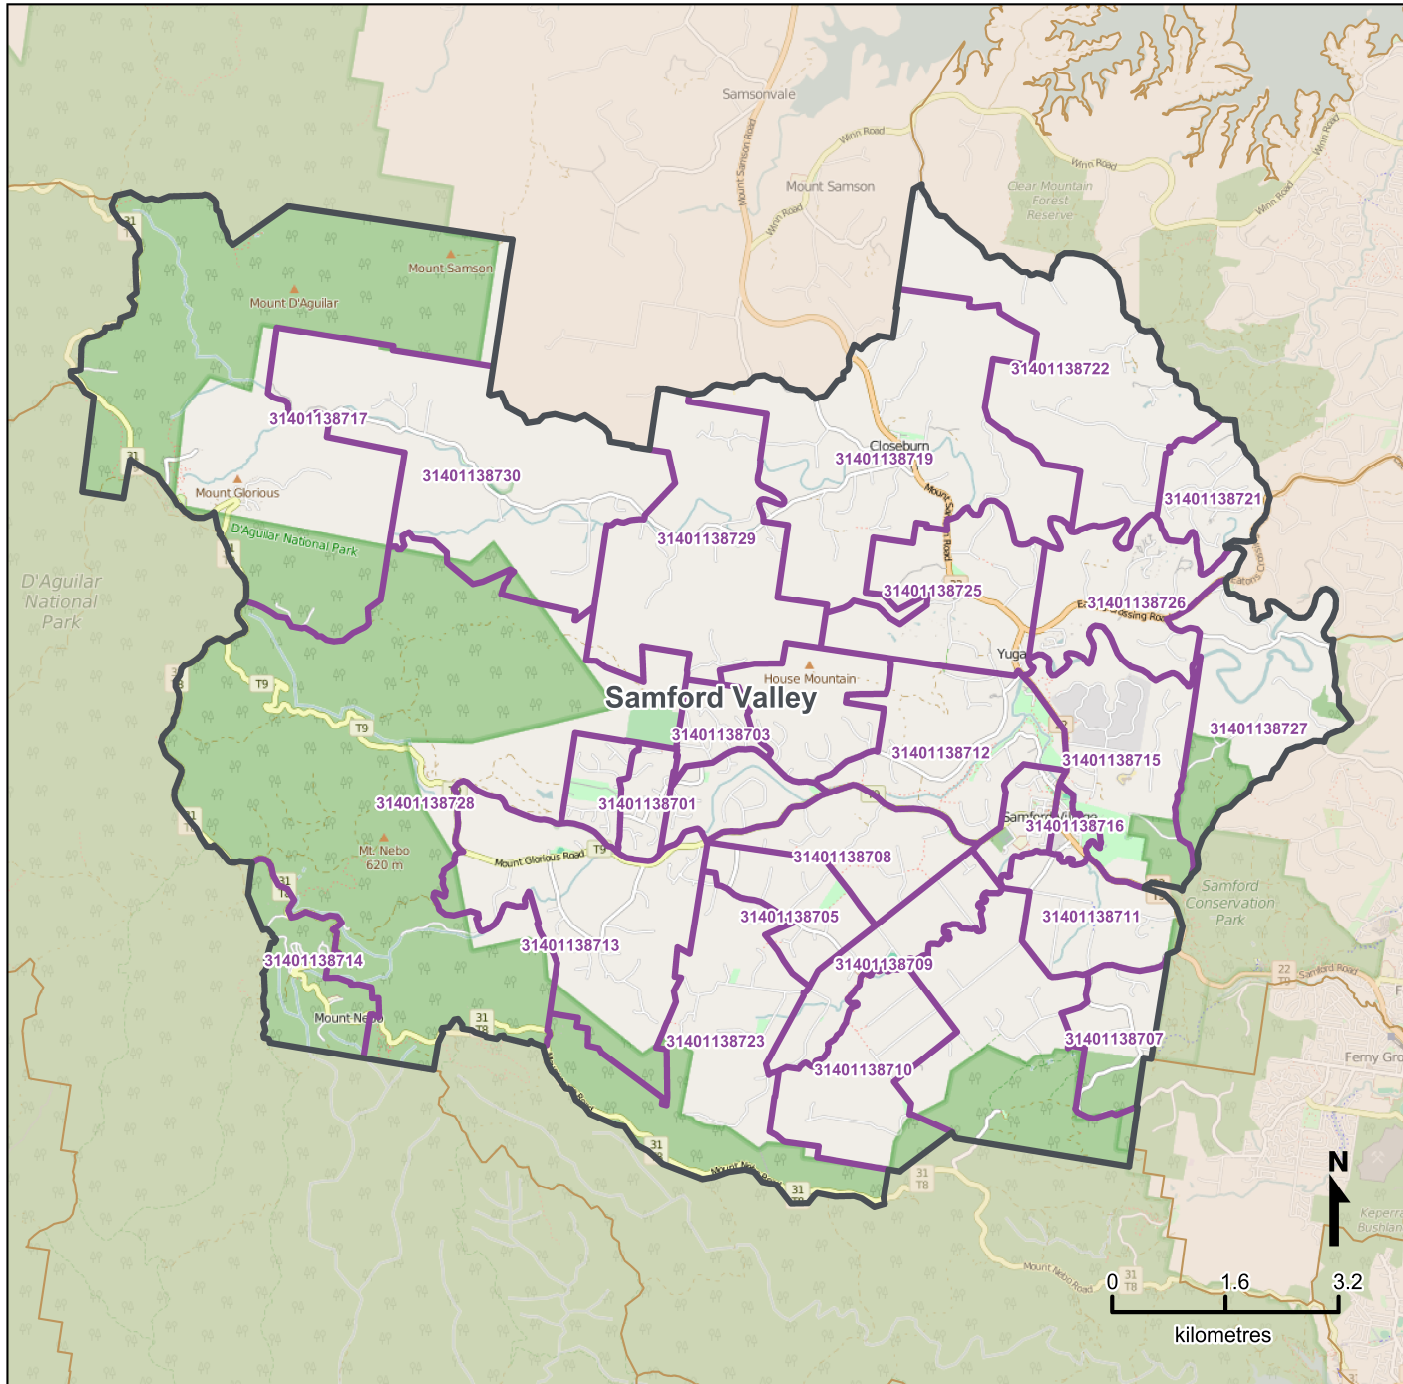

Queensland Statistical Areas, Level 1 (SA1), 2016 - SA1s within Samford Valley SA2

LEGEND

- Selected SA2
- Component SA1s
- Neighbouring SA2s

Map features

- City/Town
- Park
- Main road
- Waterway
- Railway

Map produced by Queensland Government Statistician's Office, Queensland Treasury (<http://www.qgso.qld.gov.au/products/maps/>). Data sourced from ABS 1270.0.55.001

© OpenStreetMap contributors (<http://openstreetmap.org/>)