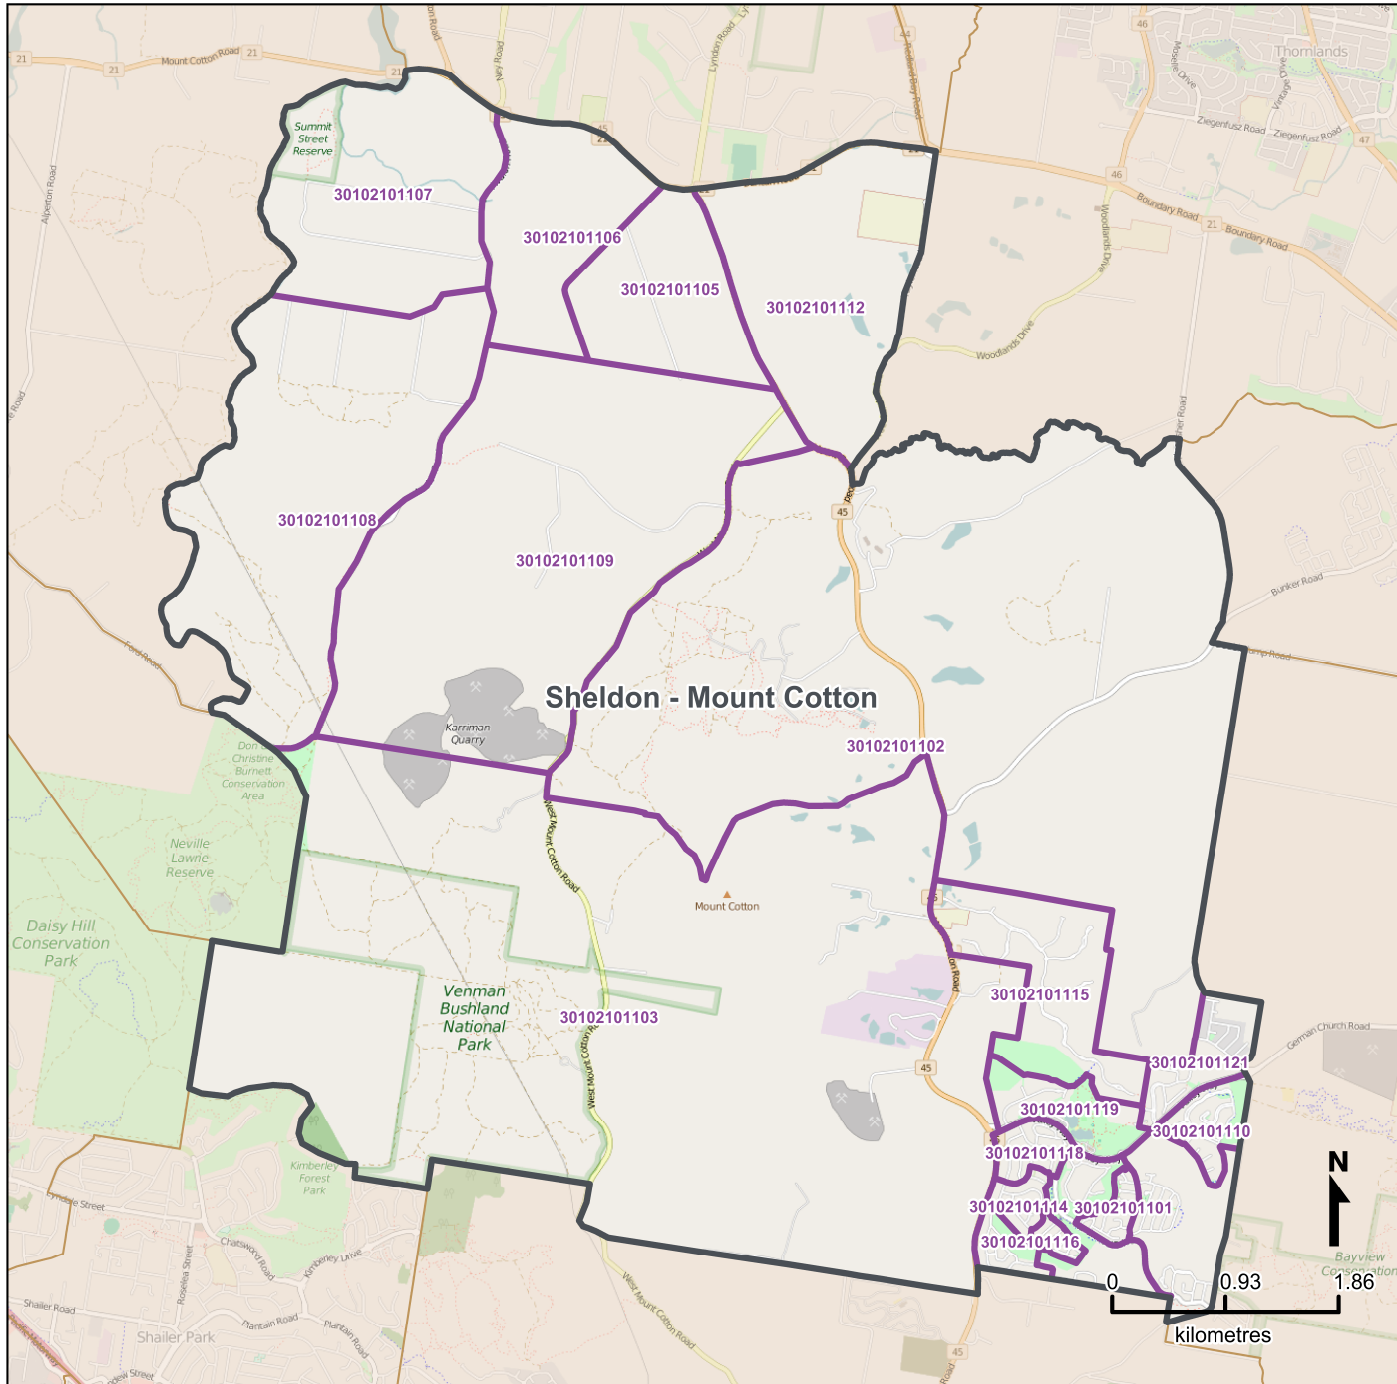

Queensland Statistical Areas, Level 1 (SA1), 2016 - SA1s within Sheldon - Mount Cotton SA2

LEGEND

- Selected SA2
- Component SA1s
- Neighbouring SA2s

Map features

- City/Town
- Park
- Main road
- Waterway
- Railway

Map produced by Queensland Government Statistician's Office, Queensland Treasury (<http://www.qgso.qld.gov.au/products/maps/>). Data sourced from ABS 1270.0.55.001

© OpenStreetMap contributors (<http://openstreetmap.org/>)