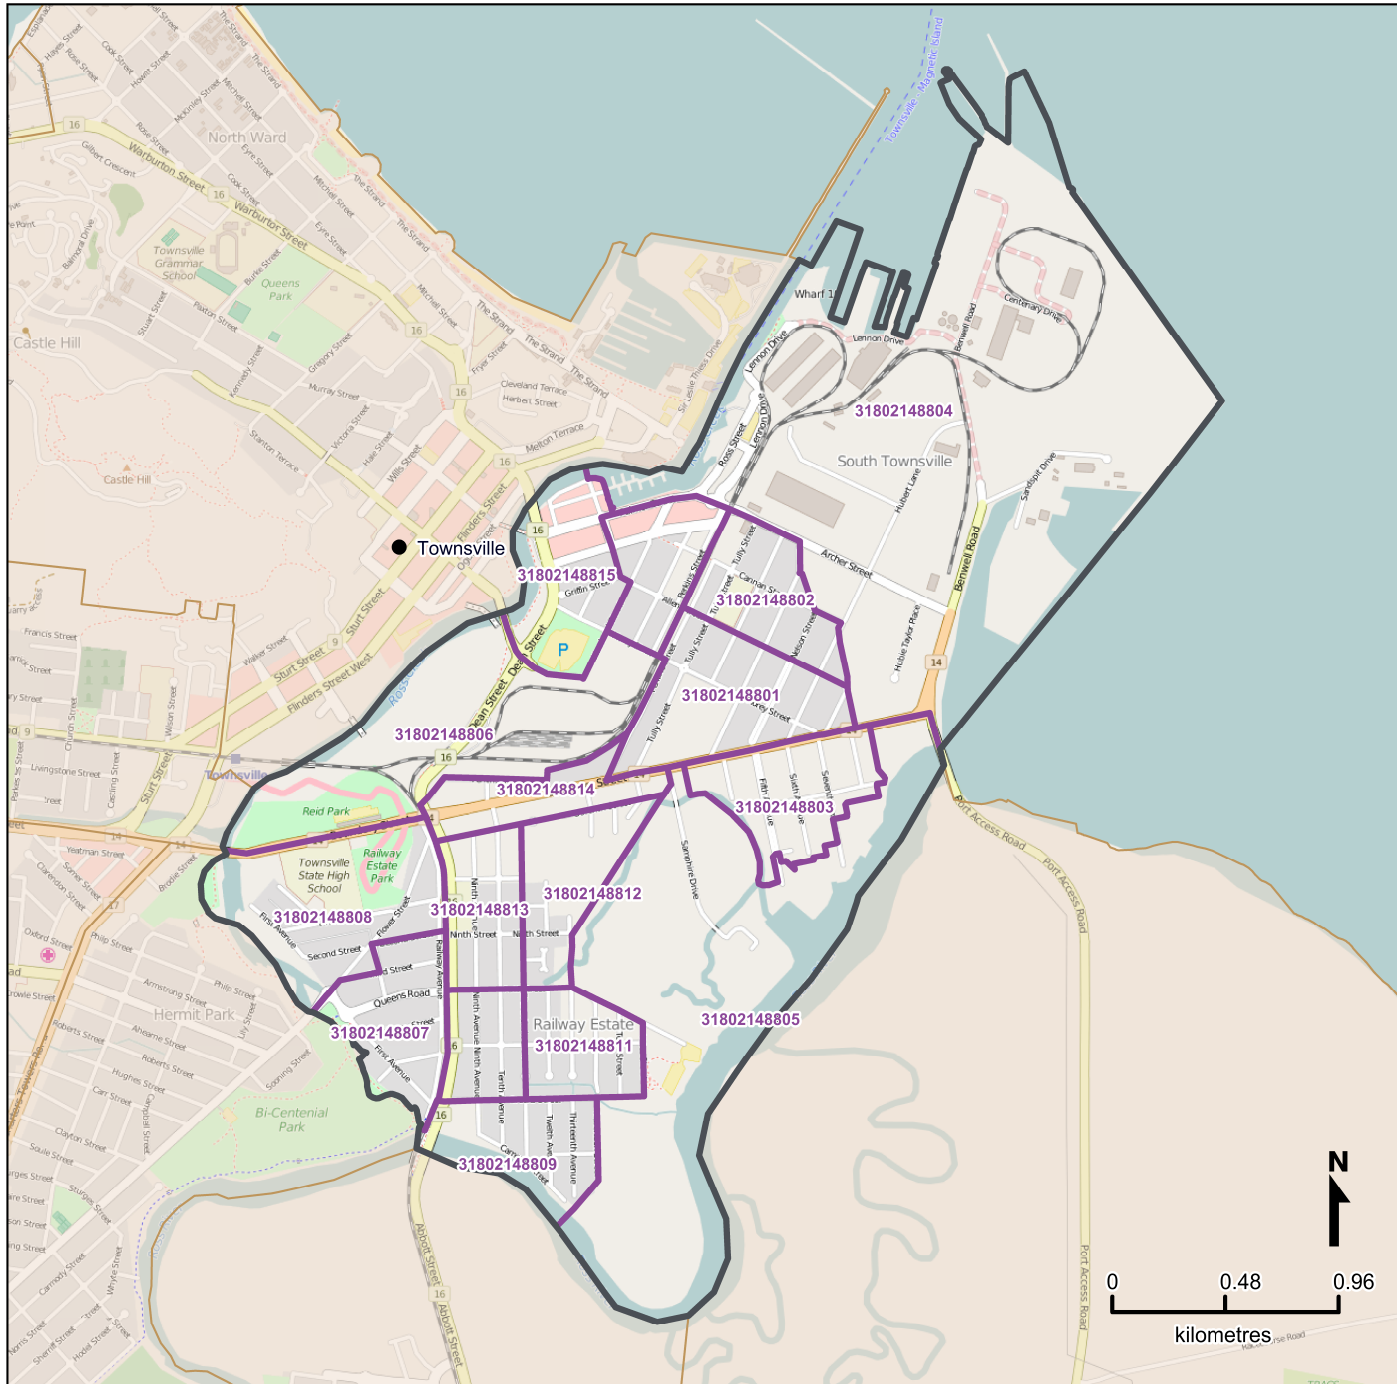

Queensland Statistical Areas, Level 1 (SA1), 2016 - SA1s within South Townsville - Railway Estate SA2

LEGEND

- Selected SA2
- Component SA1s
- Neighbouring SA2s

Map features

- City/Town
- Park
- Main road
- Waterway
- Railway

Map produced by Queensland Government Statistician's Office, Queensland Treasury (<http://www.qgso.qld.gov.au/products/maps/>). Data sourced from ABS 1270.0.55.001

© OpenStreetMap contributors (<http://openstreetmap.org/>)