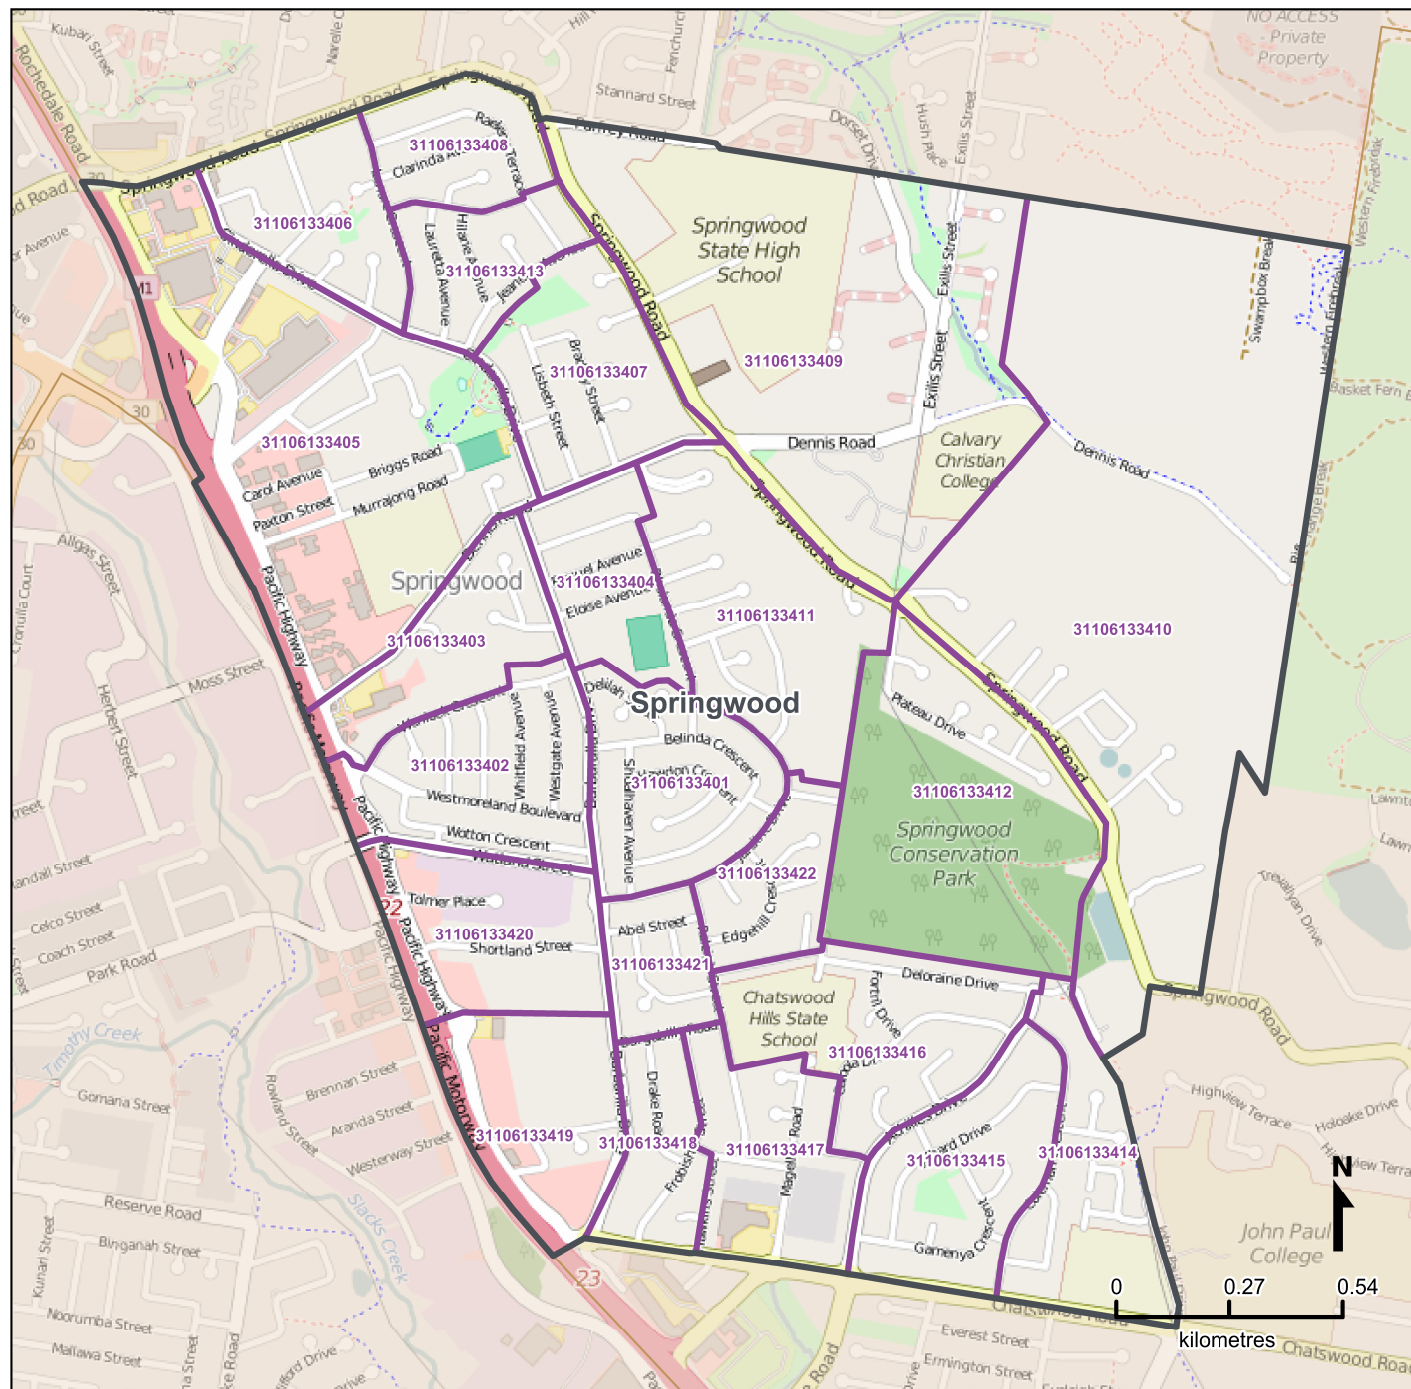

Queensland Statistical Areas, Level 1 (SA1), 2016 - SA1s within Springwood SA2

LEGEND

- Selected SA2
- Component SA1s
- Neighbouring SA2s

Map features

- City/Town
- Park
- Waterway
- Main road
- Railway

Map produced by Queensland Government Statistician's Office, Queensland Treasury (<http://www.qgso.qld.gov.au/products/maps/>). Data sourced from ABS 1270.0.55.001

© OpenStreetMap contributors (<http://openstreetmap.org/>)
 http://creativecommons.org/licenses/by/4.0
 © The State of Queensland (Queensland Treasury) 2016