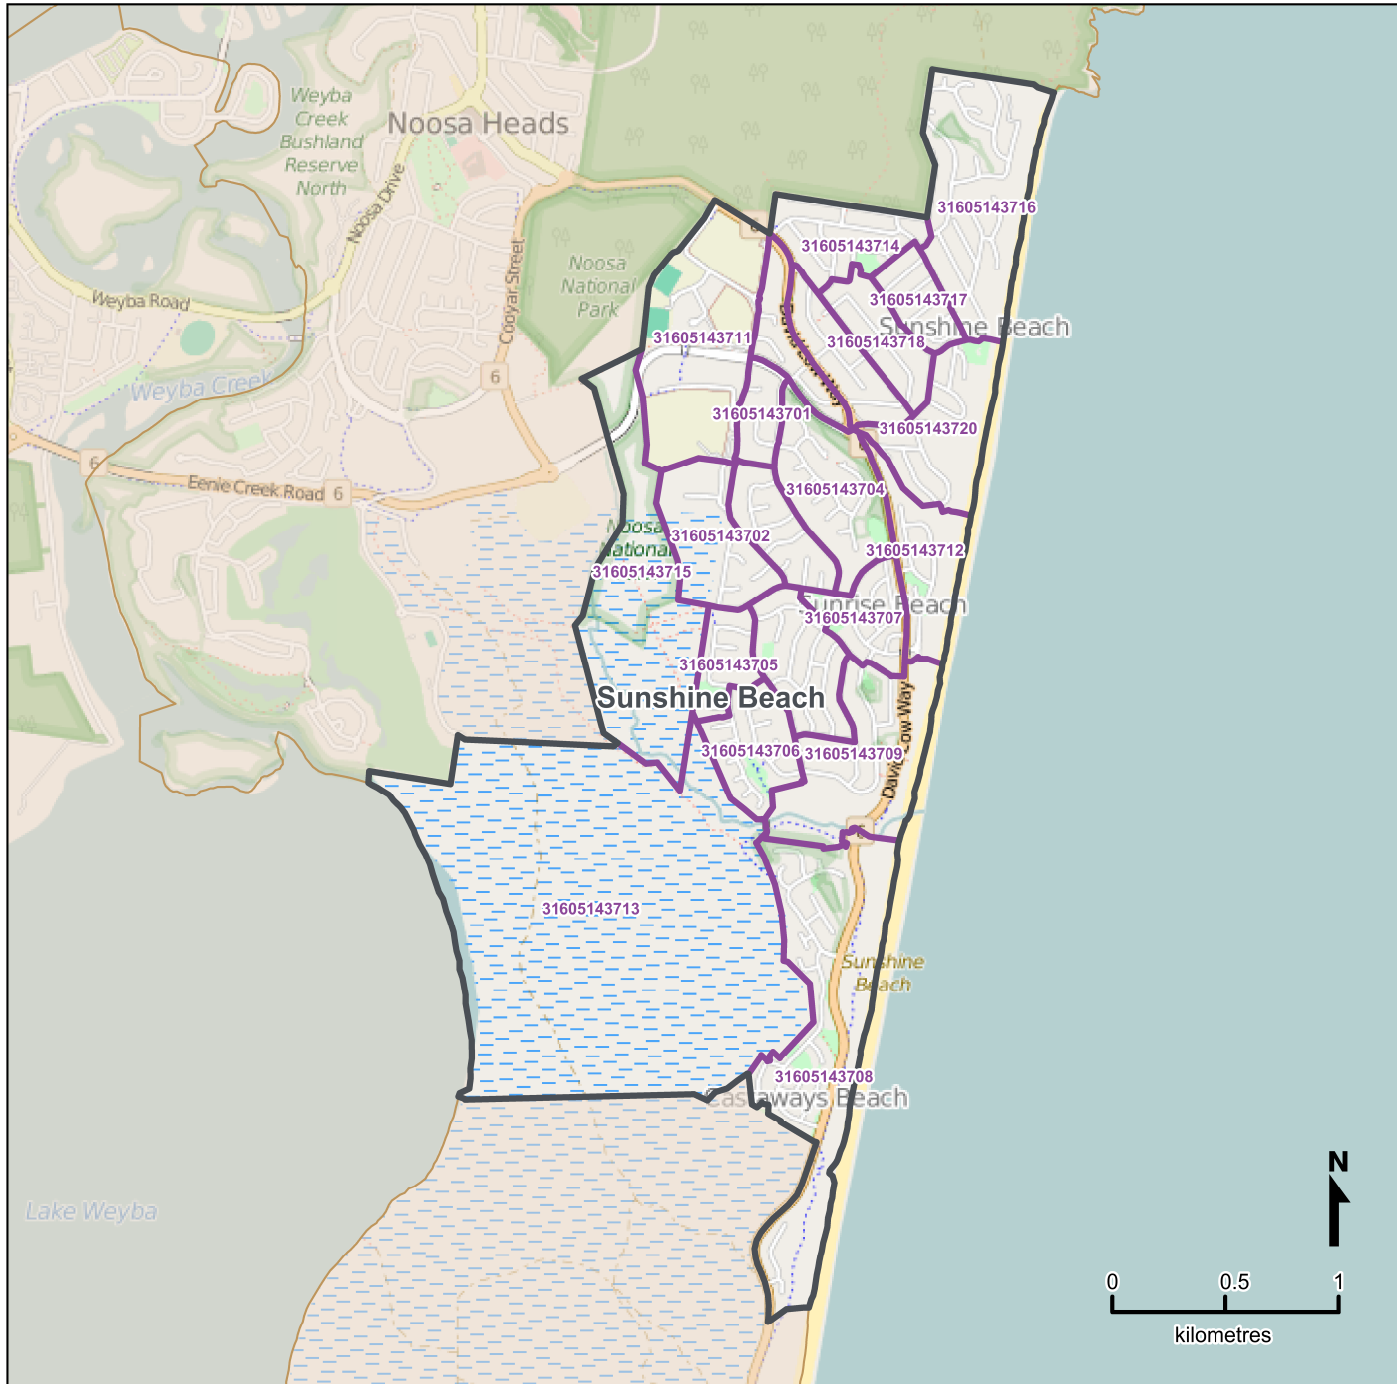

# Queensland Statistical Areas, Level 1 (SA1), 2016 - SA1s within Sunshine Beach SA2

**LEGEND**

- Selected SA2
- Component SA1s
- Neighbouring SA2s

**Map features**

- City/Town
- Park
- Main road
- Waterway
- Railway

Map produced by Queensland Government Statistician's Office, Queensland Treasury (<http://www.qgso.qld.gov.au/products/maps/>). Data sourced from ABS 1270.0.55.001

© OpenStreetMap contributors (<http://openstreetmap.org/>)